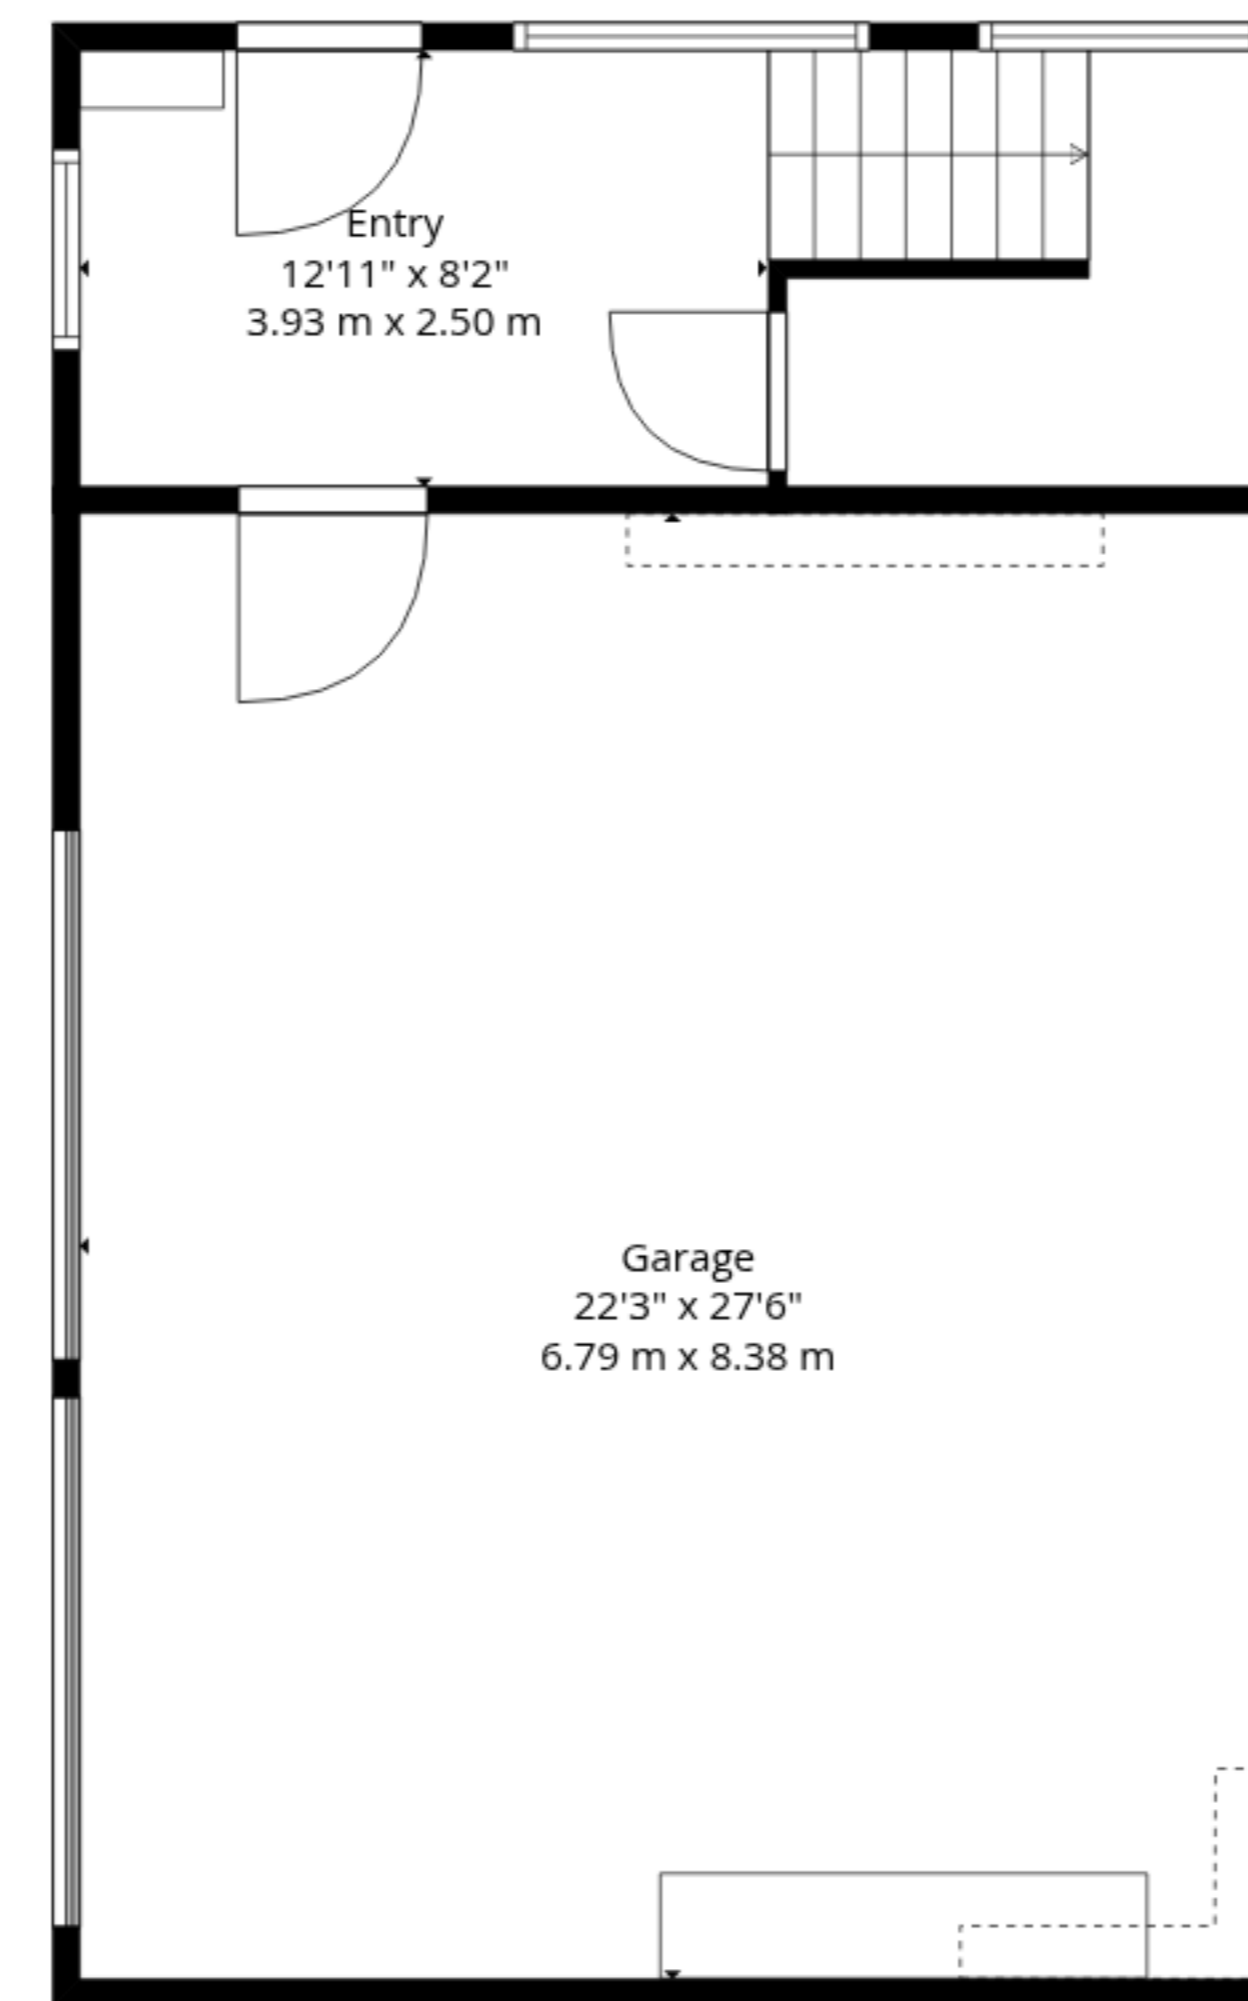

TOTAL: 3106 sq. ft, 289 m2

Basement: 0 sq. ft, 0 m2, 1st floor: 1320 sq. ft, 123 m2, 2nd floor: 1786 sq. ft, 166 m2
 EXCLUDED AREAS: RECREATION ROOM: 290 sq. ft, 27 m2, ROOM: 152 sq. ft, 14 m2, HALL: 110 sq. ft, 10 m2,
 STORAGE: 87 sq. ft, 8 m2, UTILITY: 193 sq. ft, 18 m2, BEDROOM: 208 sq. ft, 19 m2,
 UNDEFINED: 15 sq. ft, 1 m2, GARAGE: 613 sq. ft, 57 m2, PORCH: 197 sq. ft, 18 m2,
 OPEN TO BELOW: 77 sq. ft, 7 m2, LOW CEILING: 47 sq. ft, 5 m2, WALLS: 340 sq. ft, 33 m2

1st Floor

2nd Floor

Basement

TOTAL: 3106 sq. ft, 289 m2

Basement: 0 sq. ft, 0 m2, 1st floor: 1320 sq. ft, 123 m2, 2nd floor: 1786 sq. ft, 166 m2
 EXCLUDED AREAS: RECREATION ROOM: 290 sq. ft, 27 m2, ROOM: 152 sq. ft, 14 m2, HALL: 110 sq. ft, 10 m2,
 STORAGE: 87 sq. ft, 8 m2, UTILITY: 193 sq. ft, 18 m2, BEDROOM: 208 sq. ft, 19 m2,
 UNDEFINED: 15 sq. ft, 1 m2, GARAGE: 613 sq. ft, 57 m2, PORCH: 197 sq. ft, 18 m2,
 OPEN TO BELOW: 77 sq. ft, 7 m2, LOW CEILING: 47 sq. ft, 5 m2, WALLS: 340 sq. ft, 33 m2