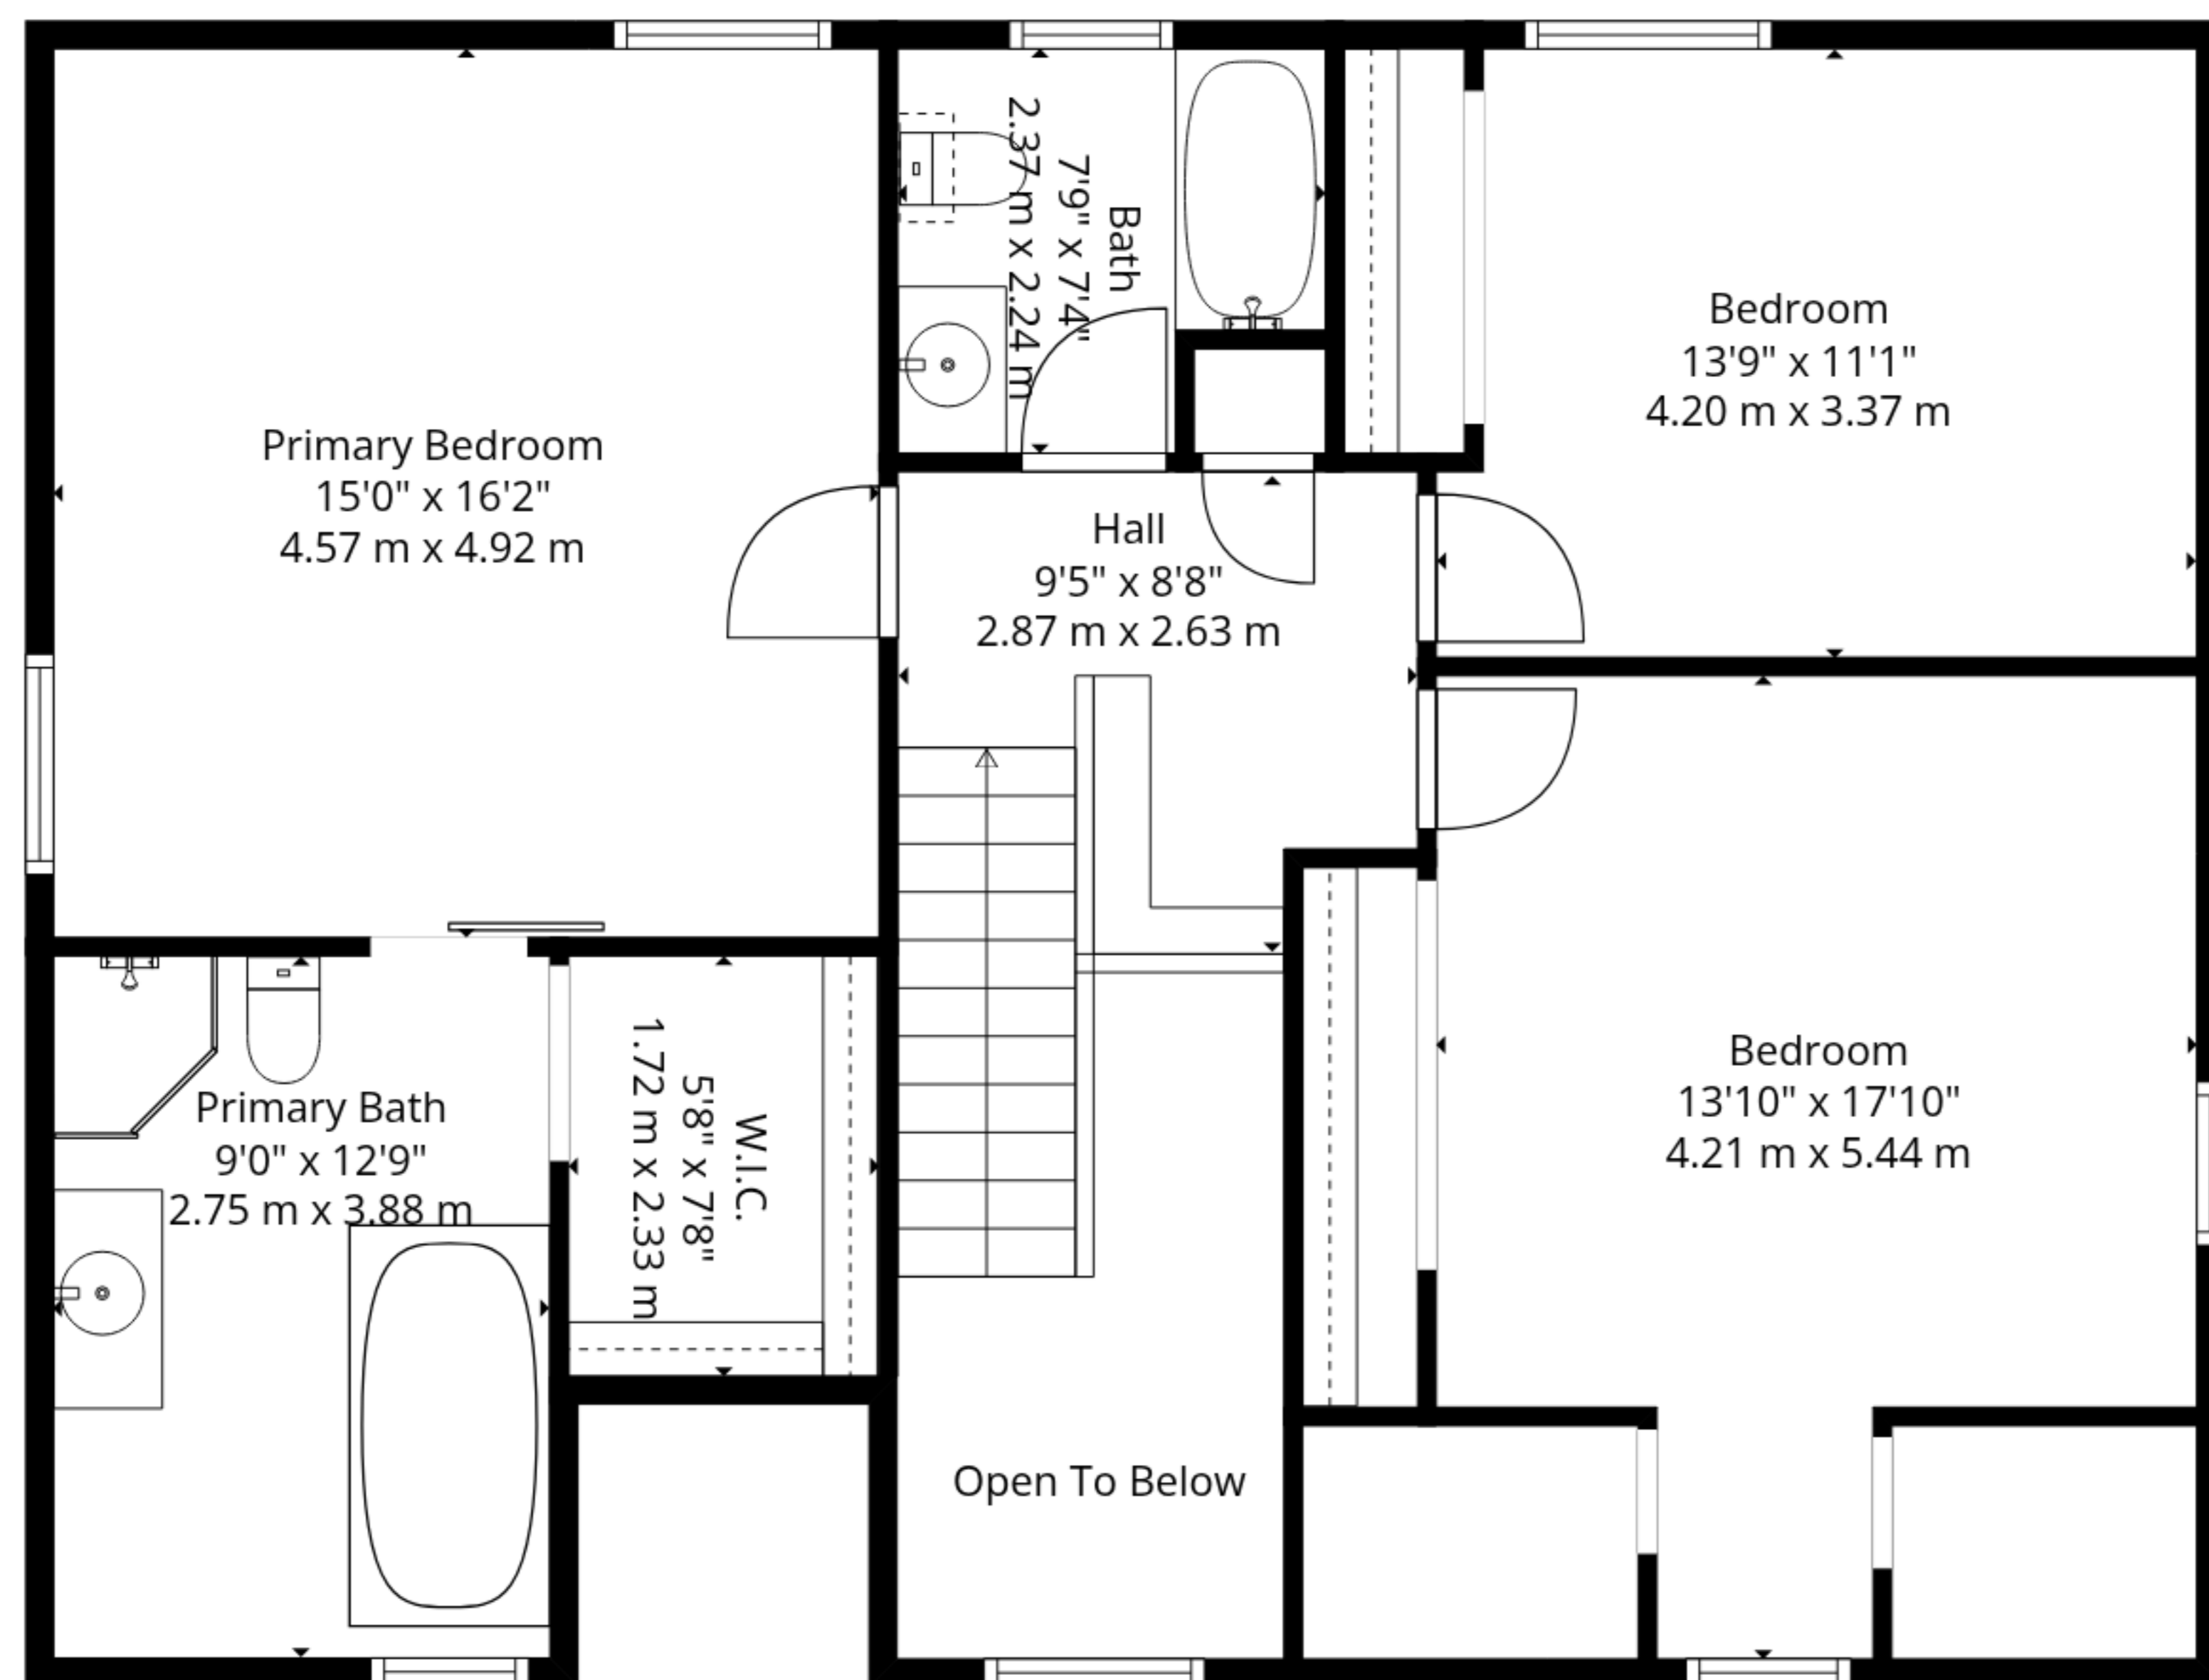

TOTAL: 3106 sq. ft, 289 m2

Basement: 0 sq. ft, 0 m2, 1st floor: 1320 sq. ft, 123 m2, 2nd floor: 1786 sq. ft, 166 m2
 EXCLUDED AREAS: RECREATION ROOM: 290 sq. ft, 27 m2, ROOM: 152 sq. ft, 14 m2, HALL: 110 sq. ft, 10 m2,
 STORAGE: 87 sq. ft, 8 m2, UTILITY: 193 sq. ft, 18 m2, BEDROOM: 208 sq. ft, 19 m2,
 UNDEFINED: 15 sq. ft, 1 m2, GARAGE: 613 sq. ft, 57 m2, PORCH: 197 sq. ft, 18 m2,
 OPEN TO BELOW: 77 sq. ft, 7 m2, LOW CEILING: 47 sq. ft, 5 m2, WALLS: 340 sq. ft, 33 m2

1st Floor

2nd Floor

Basement

TOTAL: 3106 sq. ft, 289 m2

Basement: 0 sq. ft, 0 m2, 1st floor: 1320 sq. ft, 123 m2, 2nd floor: 1786 sq. ft, 166 m2
 EXCLUDED AREAS: RECREATION ROOM: 290 sq. ft, 27 m2, ROOM: 152 sq. ft, 14 m2, HALL: 110 sq. ft, 10 m2,
 STORAGE: 87 sq. ft, 8 m2, UTILITY: 193 sq. ft, 18 m2, BEDROOM: 208 sq. ft, 19 m2,
 UNDEFINED: 15 sq. ft, 1 m2, GARAGE: 613 sq. ft, 57 m2, PORCH: 197 sq. ft, 18 m2,
 OPEN TO BELOW: 77 sq. ft, 7 m2, LOW CEILING: 47 sq. ft, 5 m2, WALLS: 340 sq. ft, 33 m2