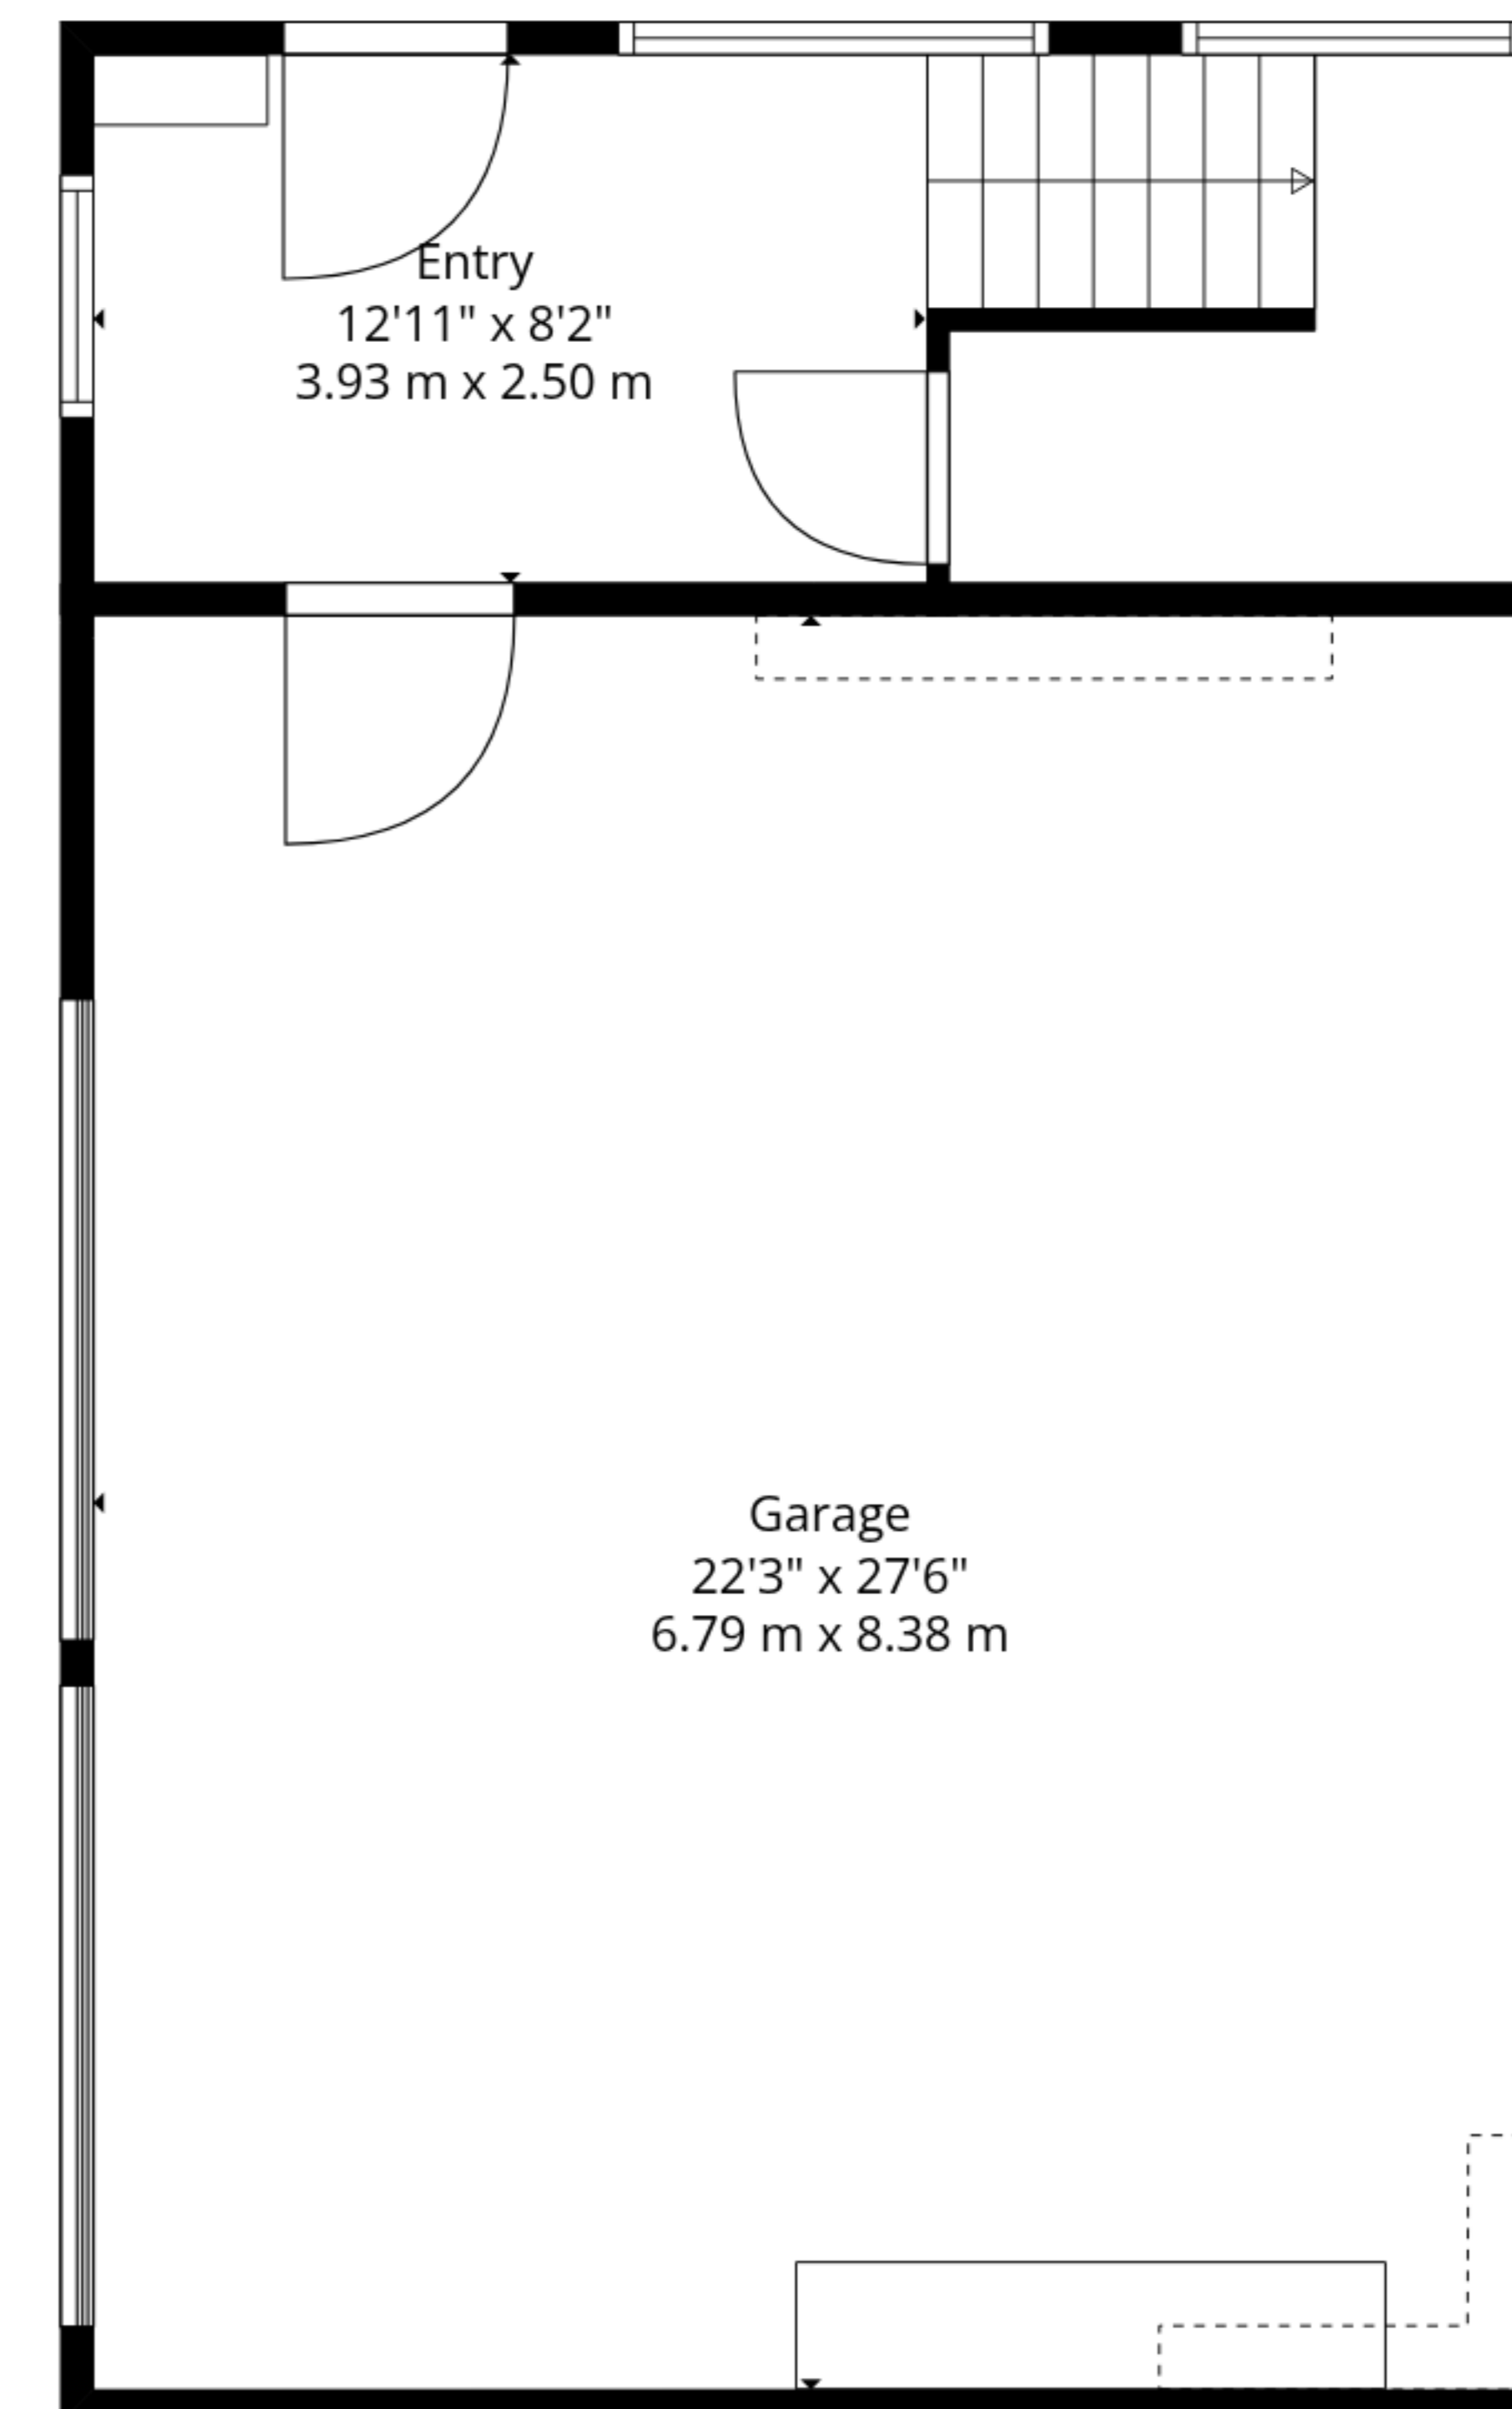

TOTAL: 3106 sq. ft, 289 m2

Basement: 0 sq. ft, 0 m2, 1st floor: 1320 sq. ft, 123 m2, 2nd floor: 1786 sq. ft, 166 m2
 EXCLUDED AREAS: RECREATION ROOM: 290 sq. ft, 27 m2, ROOM: 152 sq. ft, 14 m2, HALL: 110 sq. ft, 10 m2,
 STORAGE: 87 sq. ft, 8 m2, UTILITY: 193 sq. ft, 18 m2, BEDROOM: 208 sq. ft, 19 m2,
 UNDEFINED: 15 sq. ft, 1 m2, GARAGE: 613 sq. ft, 57 m2, PORCH: 197 sq. ft, 18 m2,
 OPEN TO BELOW: 77 sq. ft, 7 m2, LOW CEILING: 47 sq. ft, 5 m2, WALLS: 340 sq. ft, 33 m2

1st Floor

2nd Floor

Basement

TOTAL: 3106 sq. ft, 289 m2

Basement: 0 sq. ft, 0 m2, 1st floor: 1320 sq. ft, 123 m2, 2nd floor: 1786 sq. ft, 166 m2
 EXCLUDED AREAS: RECREATION ROOM: 290 sq. ft, 27 m2, ROOM: 152 sq. ft, 14 m2, HALL: 110 sq. ft, 10 m2,
 STORAGE: 87 sq. ft, 8 m2, UTILITY: 193 sq. ft, 18 m2, BEDROOM: 208 sq. ft, 19 m2,
 UNDEFINED: 15 sq. ft, 1 m2, GARAGE: 613 sq. ft, 57 m2, PORCH: 197 sq. ft, 18 m2,
 OPEN TO BELOW: 77 sq. ft, 7 m2, LOW CEILING: 47 sq. ft, 5 m2, WALLS: 340 sq. ft, 33 m2