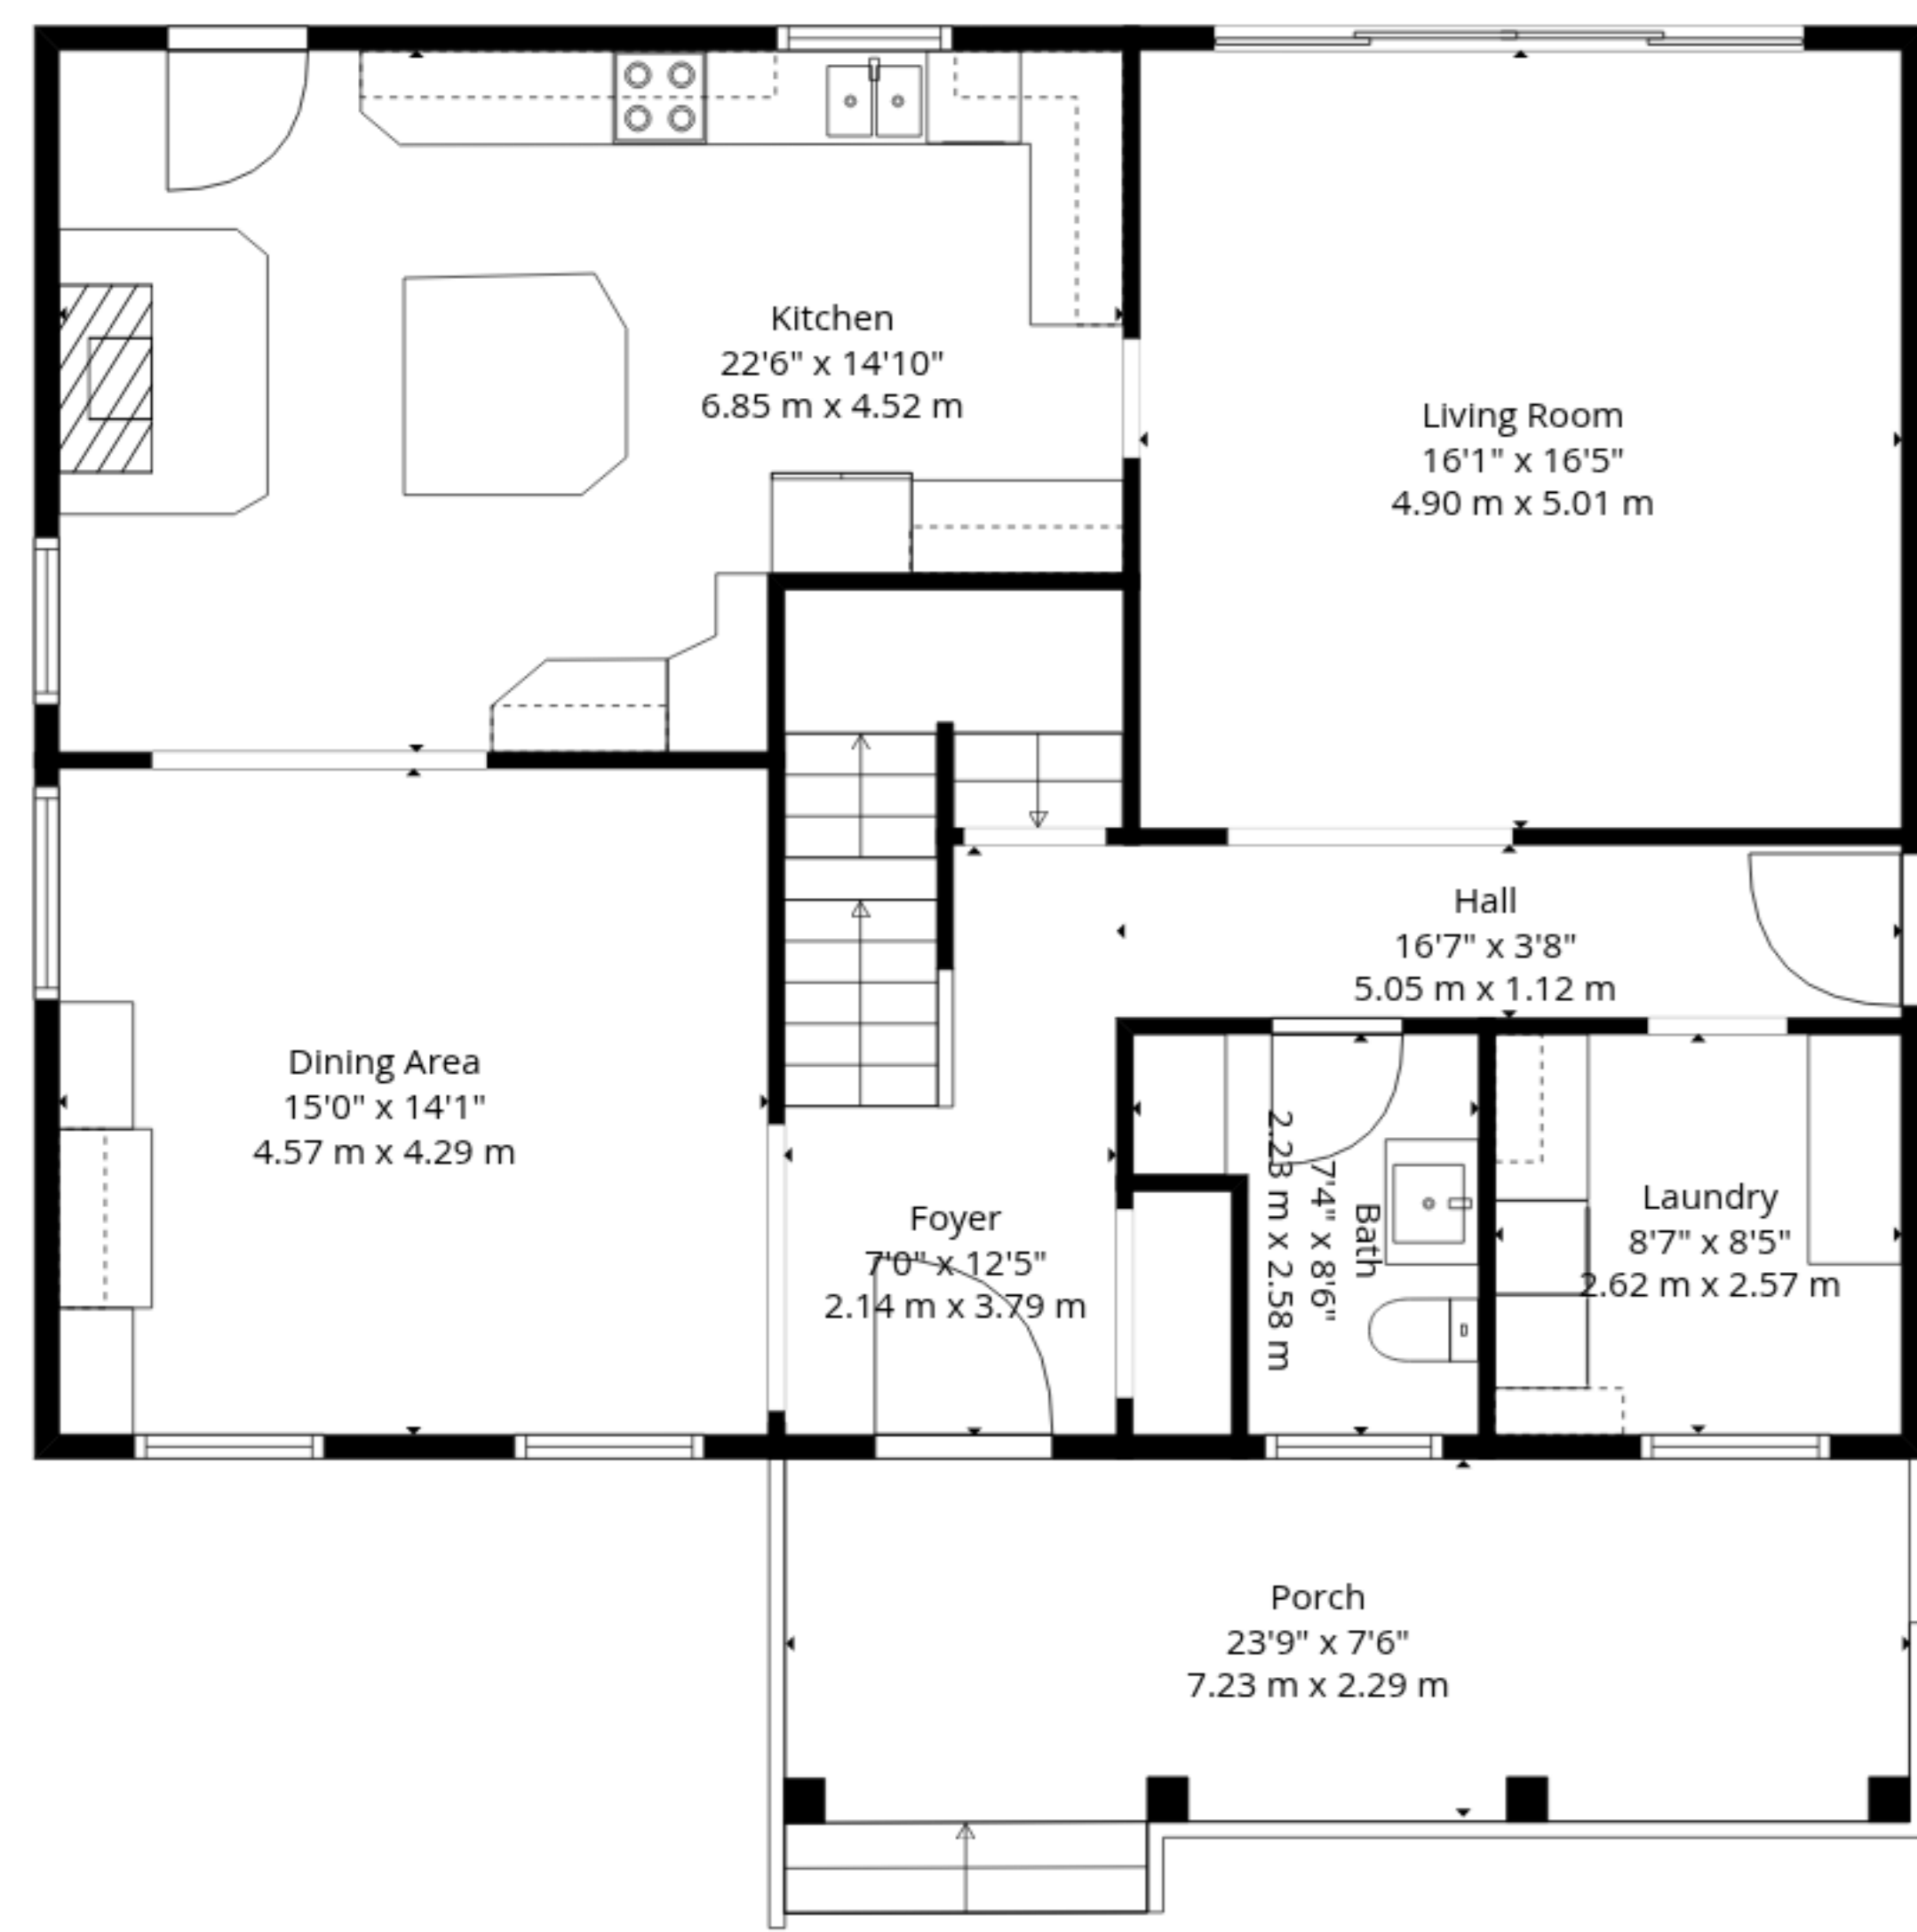

TOTAL: 3106 sq. ft, 289 m2

Basement: 0 sq. ft, 0 m2, 1st floor: 1320 sq. ft, 123 m2, 2nd floor: 1786 sq. ft, 166 m2
 EXCLUDED AREAS: RECREATION ROOM: 290 sq. ft, 27 m2, ROOM: 152 sq. ft, 14 m2, HALL: 110 sq. ft, 10 m2,
 STORAGE: 87 sq. ft, 8 m2, UTILITY: 193 sq. ft, 18 m2, BEDROOM: 208 sq. ft, 19 m2,
 UNDEFINED: 15 sq. ft, 1 m2, GARAGE: 613 sq. ft, 57 m2, PORCH: 197 sq. ft, 18 m2,
 OPEN TO BELOW: 77 sq. ft, 7 m2, LOW CEILING: 47 sq. ft, 5 m2, WALLS: 340 sq. ft, 33 m2

1st Floor

2nd Floor

Basement

TOTAL: 3106 sq. ft, 289 m2

Basement: 0 sq. ft, 0 m2, 1st floor: 1320 sq. ft, 123 m2, 2nd floor: 1786 sq. ft, 166 m2
 EXCLUDED AREAS: RECREATION ROOM: 290 sq. ft, 27 m2, ROOM: 152 sq. ft, 14 m2, HALL: 110 sq. ft, 10 m2,
 STORAGE: 87 sq. ft, 8 m2, UTILITY: 193 sq. ft, 18 m2, BEDROOM: 208 sq. ft, 19 m2,
 UNDEFINED: 15 sq. ft, 1 m2, GARAGE: 613 sq. ft, 57 m2, PORCH: 197 sq. ft, 18 m2,
 OPEN TO BELOW: 77 sq. ft, 7 m2, LOW CEILING: 47 sq. ft, 5 m2, WALLS: 340 sq. ft, 33 m2