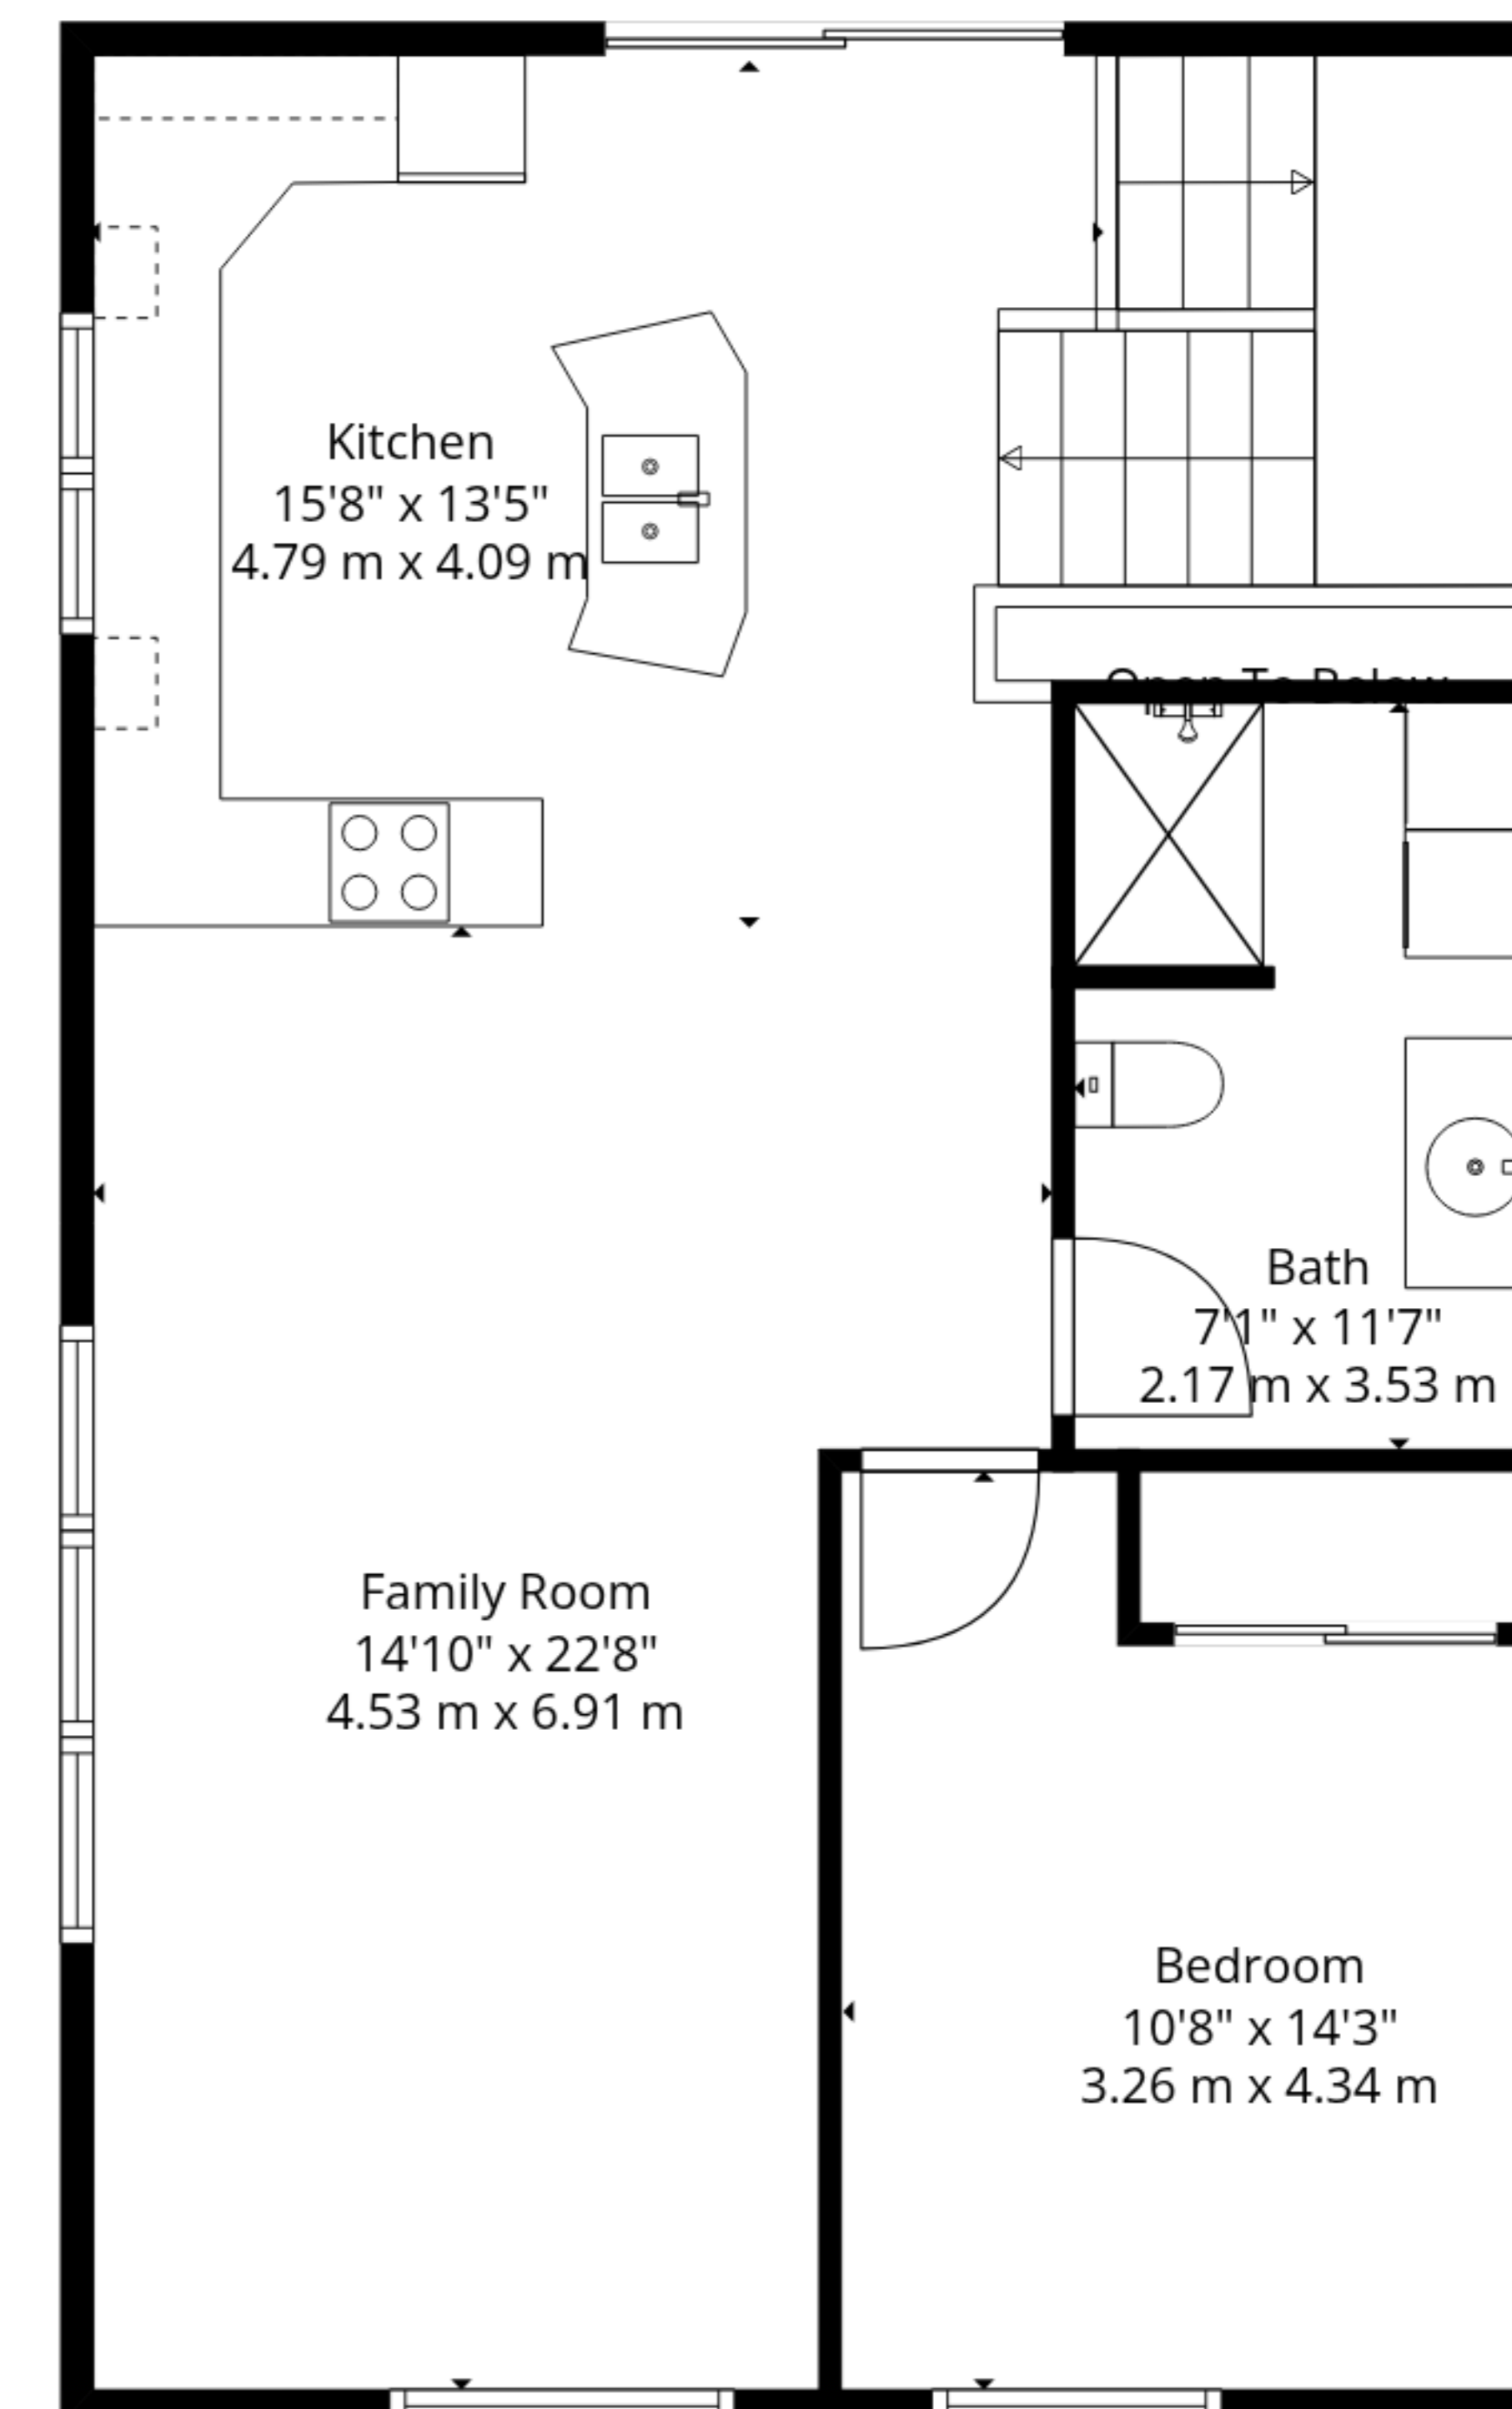

TOTAL: 3106 sq. ft, 289 m2

Basement: 0 sq. ft, 0 m2, 1st floor: 1320 sq. ft, 123 m2, 2nd floor: 1786 sq. ft, 166 m2
 EXCLUDED AREAS: RECREATION ROOM: 290 sq. ft, 27 m2, ROOM: 152 sq. ft, 14 m2, HALL: 110 sq. ft, 10 m2,
 STORAGE: 87 sq. ft, 8 m2, UTILITY: 193 sq. ft, 18 m2, BEDROOM: 208 sq. ft, 19 m2,
 UNDEFINED: 15 sq. ft, 1 m2, GARAGE: 613 sq. ft, 57 m2, PORCH: 197 sq. ft, 18 m2,
 OPEN TO BELOW: 77 sq. ft, 7 m2, LOW CEILING: 47 sq. ft, 5 m2, WALLS: 340 sq. ft, 33 m2

1st Floor

2nd Floor

Basement

TOTAL: 3106 sq. ft, 289 m2

Basement: 0 sq. ft, 0 m2, 1st floor: 1320 sq. ft, 123 m2, 2nd floor: 1786 sq. ft, 166 m2
 EXCLUDED AREAS: RECREATION ROOM: 290 sq. ft, 27 m2, ROOM: 152 sq. ft, 14 m2, HALL: 110 sq. ft, 10 m2,
 STORAGE: 87 sq. ft, 8 m2, UTILITY: 193 sq. ft, 18 m2, BEDROOM: 208 sq. ft, 19 m2,
 UNDEFINED: 15 sq. ft, 1 m2, GARAGE: 613 sq. ft, 57 m2, PORCH: 197 sq. ft, 18 m2,
 OPEN TO BELOW: 77 sq. ft, 7 m2, LOW CEILING: 47 sq. ft, 5 m2, WALLS: 340 sq. ft, 33 m2