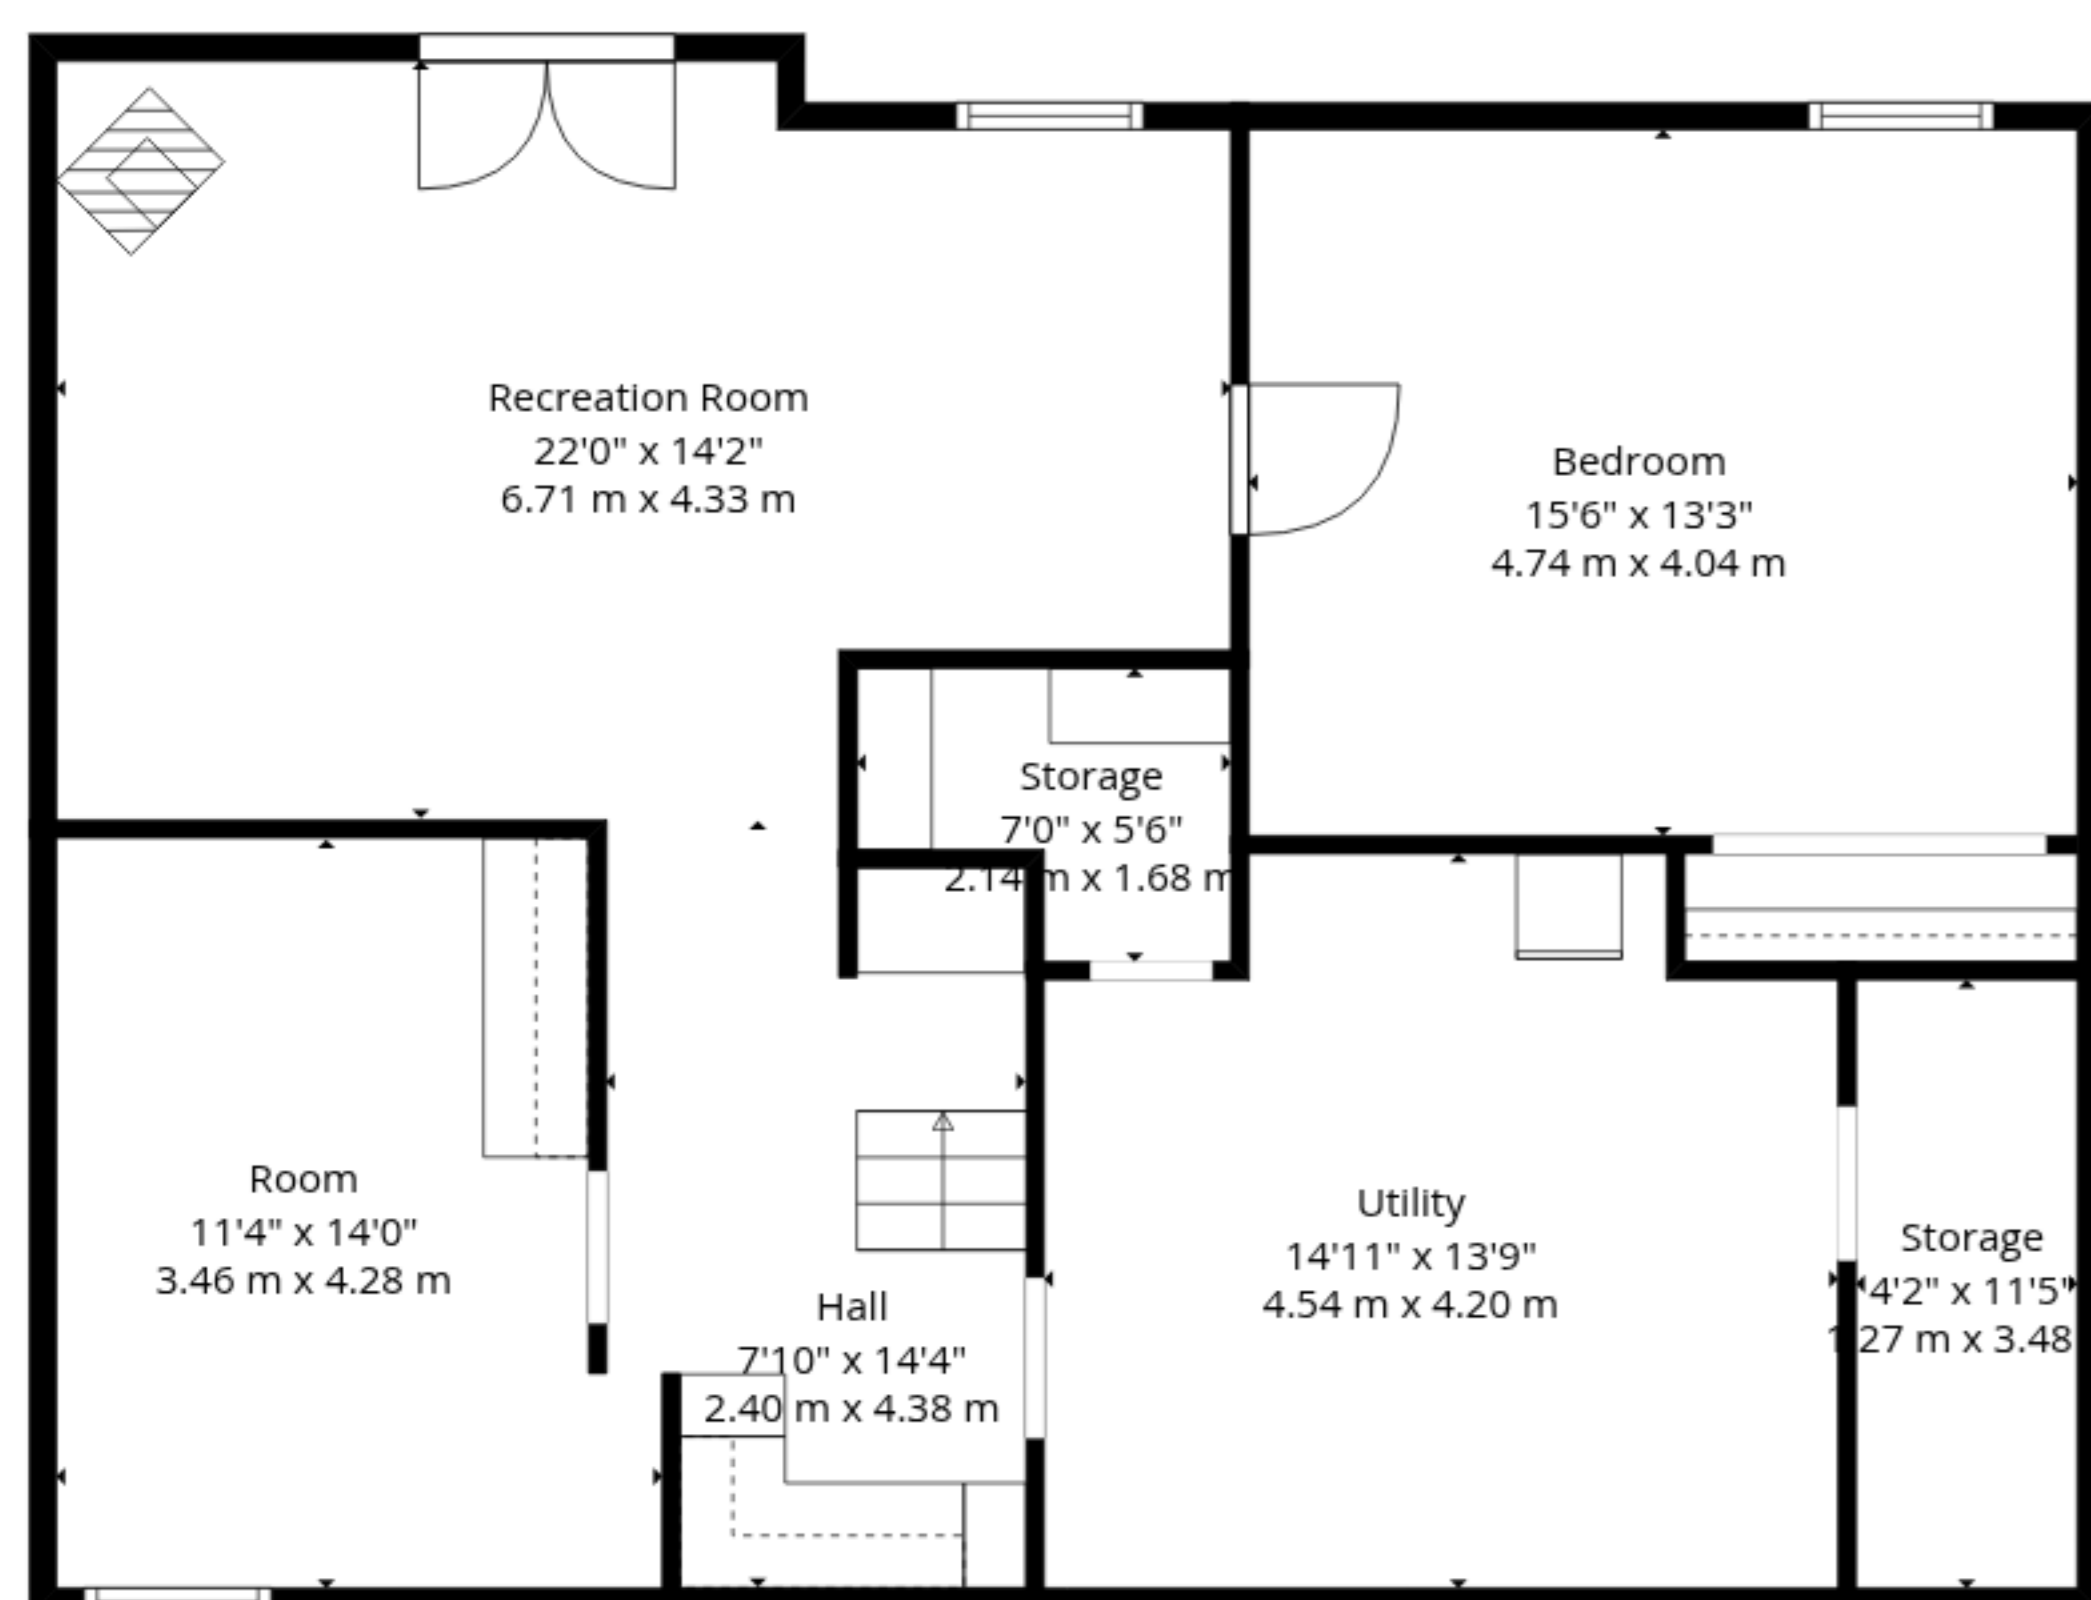

TOTAL: 3106 sq. ft, 289 m2

Basement: 0 sq. ft, 0 m2, 1st floor: 1320 sq. ft, 123 m2, 2nd floor: 1786 sq. ft, 166 m2
 EXCLUDED AREAS: RECREATION ROOM: 290 sq. ft, 27 m2, ROOM: 152 sq. ft, 14 m2, HALL: 110 sq. ft, 10 m2,
 STORAGE: 87 sq. ft, 8 m2, UTILITY: 193 sq. ft, 18 m2, BEDROOM: 208 sq. ft, 19 m2,
 UNDEFINED: 15 sq. ft, 1 m2, GARAGE: 613 sq. ft, 57 m2, PORCH: 197 sq. ft, 18 m2,
 OPEN TO BELOW: 77 sq. ft, 7 m2, LOW CEILING: 47 sq. ft, 5 m2, WALLS: 340 sq. ft, 33 m2

1st Floor

2nd Floor

Basement

TOTAL: 3106 sq. ft, 289 m2

Basement: 0 sq. ft, 0 m2, 1st floor: 1320 sq. ft, 123 m2, 2nd floor: 1786 sq. ft, 166 m2
 EXCLUDED AREAS: RECREATION ROOM: 290 sq. ft, 27 m2, ROOM: 152 sq. ft, 14 m2, HALL: 110 sq. ft, 10 m2,
 STORAGE: 87 sq. ft, 8 m2, UTILITY: 193 sq. ft, 18 m2, BEDROOM: 208 sq. ft, 19 m2,
 UNDEFINED: 15 sq. ft, 1 m2, GARAGE: 613 sq. ft, 57 m2, PORCH: 197 sq. ft, 18 m2,
 OPEN TO BELOW: 77 sq. ft, 7 m2, LOW CEILING: 47 sq. ft, 5 m2, WALLS: 340 sq. ft, 33 m2