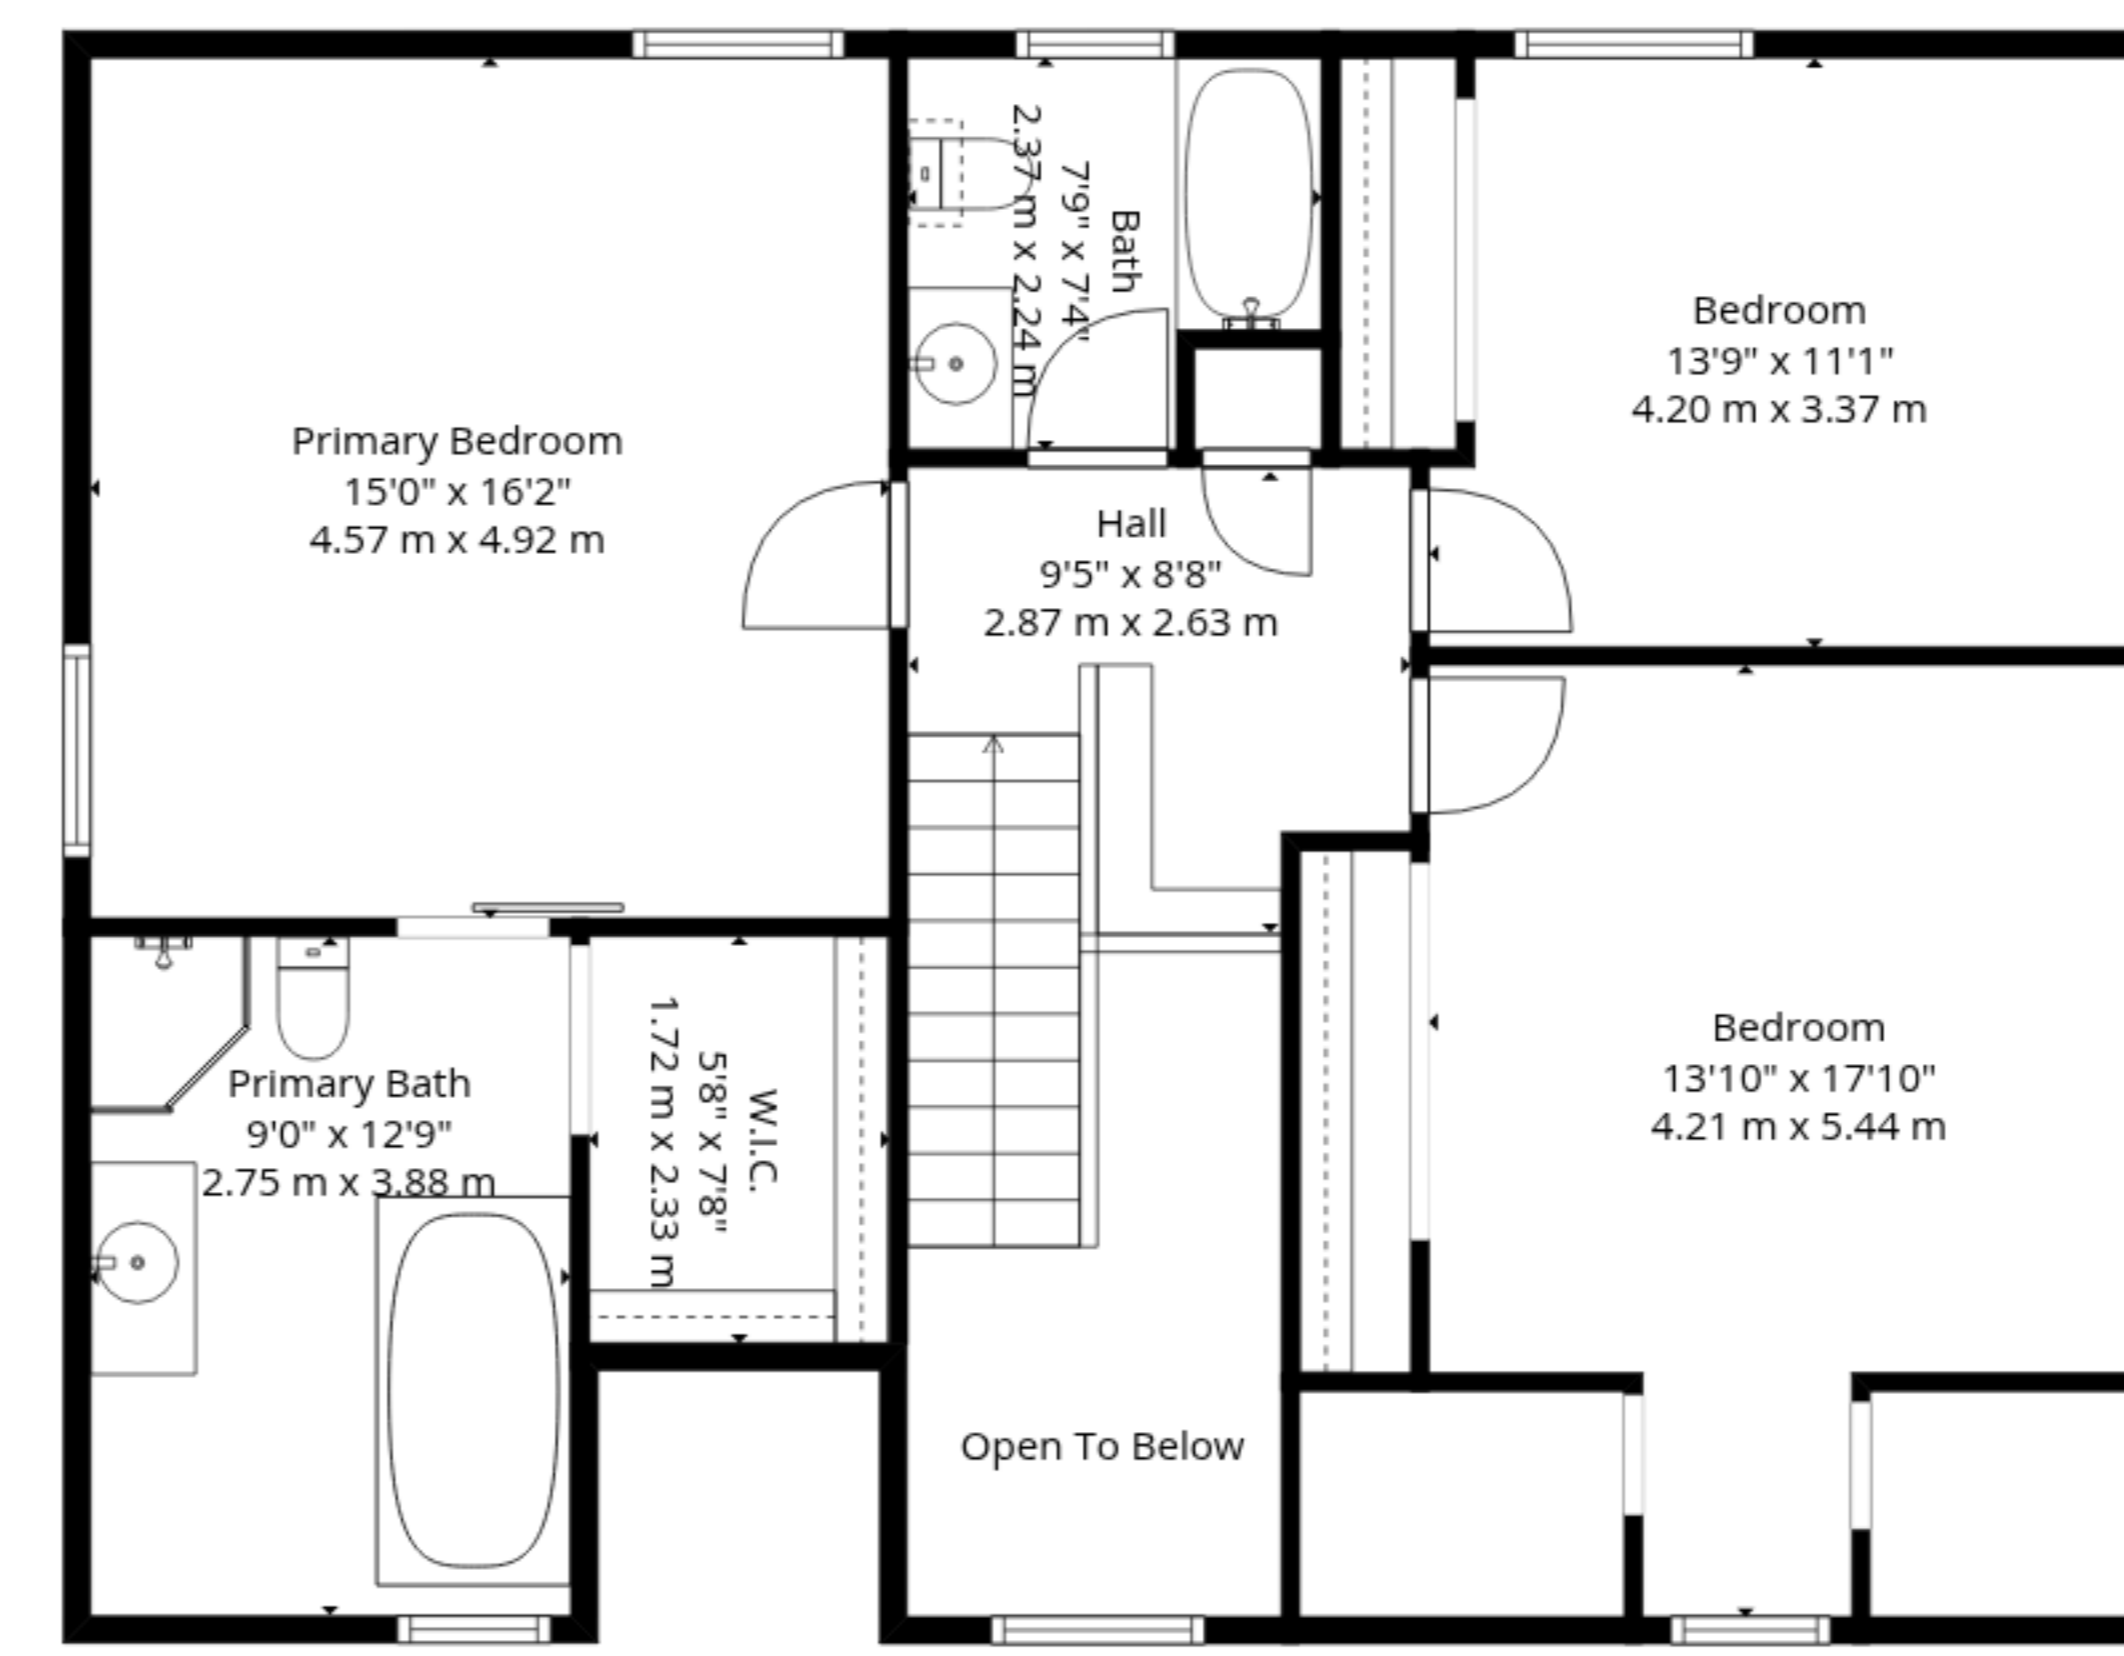

TOTAL: 3106 sq. ft, 289 m2

Basement: 0 sq. ft, 0 m2, 1st floor: 1320 sq. ft, 123 m2, 2nd floor: 1786 sq. ft, 166 m2
 EXCLUDED AREAS: RECREATION ROOM: 290 sq. ft, 27 m2, ROOM: 152 sq. ft, 14 m2, HALL: 110 sq. ft, 10 m2,
 STORAGE: 87 sq. ft, 8 m2, UTILITY: 193 sq. ft, 18 m2, BEDROOM: 208 sq. ft, 19 m2,
 UNDEFINED: 15 sq. ft, 1 m2, GARAGE: 613 sq. ft, 57 m2, PORCH: 197 sq. ft, 18 m2,
 OPEN TO BELOW: 77 sq. ft, 7 m2, LOW CEILING: 47 sq. ft, 5 m2, WALLS: 340 sq. ft, 33 m2

1st Floor

2nd Floor

Basement

TOTAL: 3106 sq. ft, 289 m2

Basement: 0 sq. ft, 0 m2, 1st floor: 1320 sq. ft, 123 m2, 2nd floor: 1786 sq. ft, 166 m2
 EXCLUDED AREAS: RECREATION ROOM: 290 sq. ft, 27 m2, ROOM: 152 sq. ft, 14 m2, HALL: 110 sq. ft, 10 m2,
 STORAGE: 87 sq. ft, 8 m2, UTILITY: 193 sq. ft, 18 m2, BEDROOM: 208 sq. ft, 19 m2,
 UNDEFINED: 15 sq. ft, 1 m2, GARAGE: 613 sq. ft, 57 m2, PORCH: 197 sq. ft, 18 m2,
 OPEN TO BELOW: 77 sq. ft, 7 m2, LOW CEILING: 47 sq. ft, 5 m2, WALLS: 340 sq. ft, 33 m2