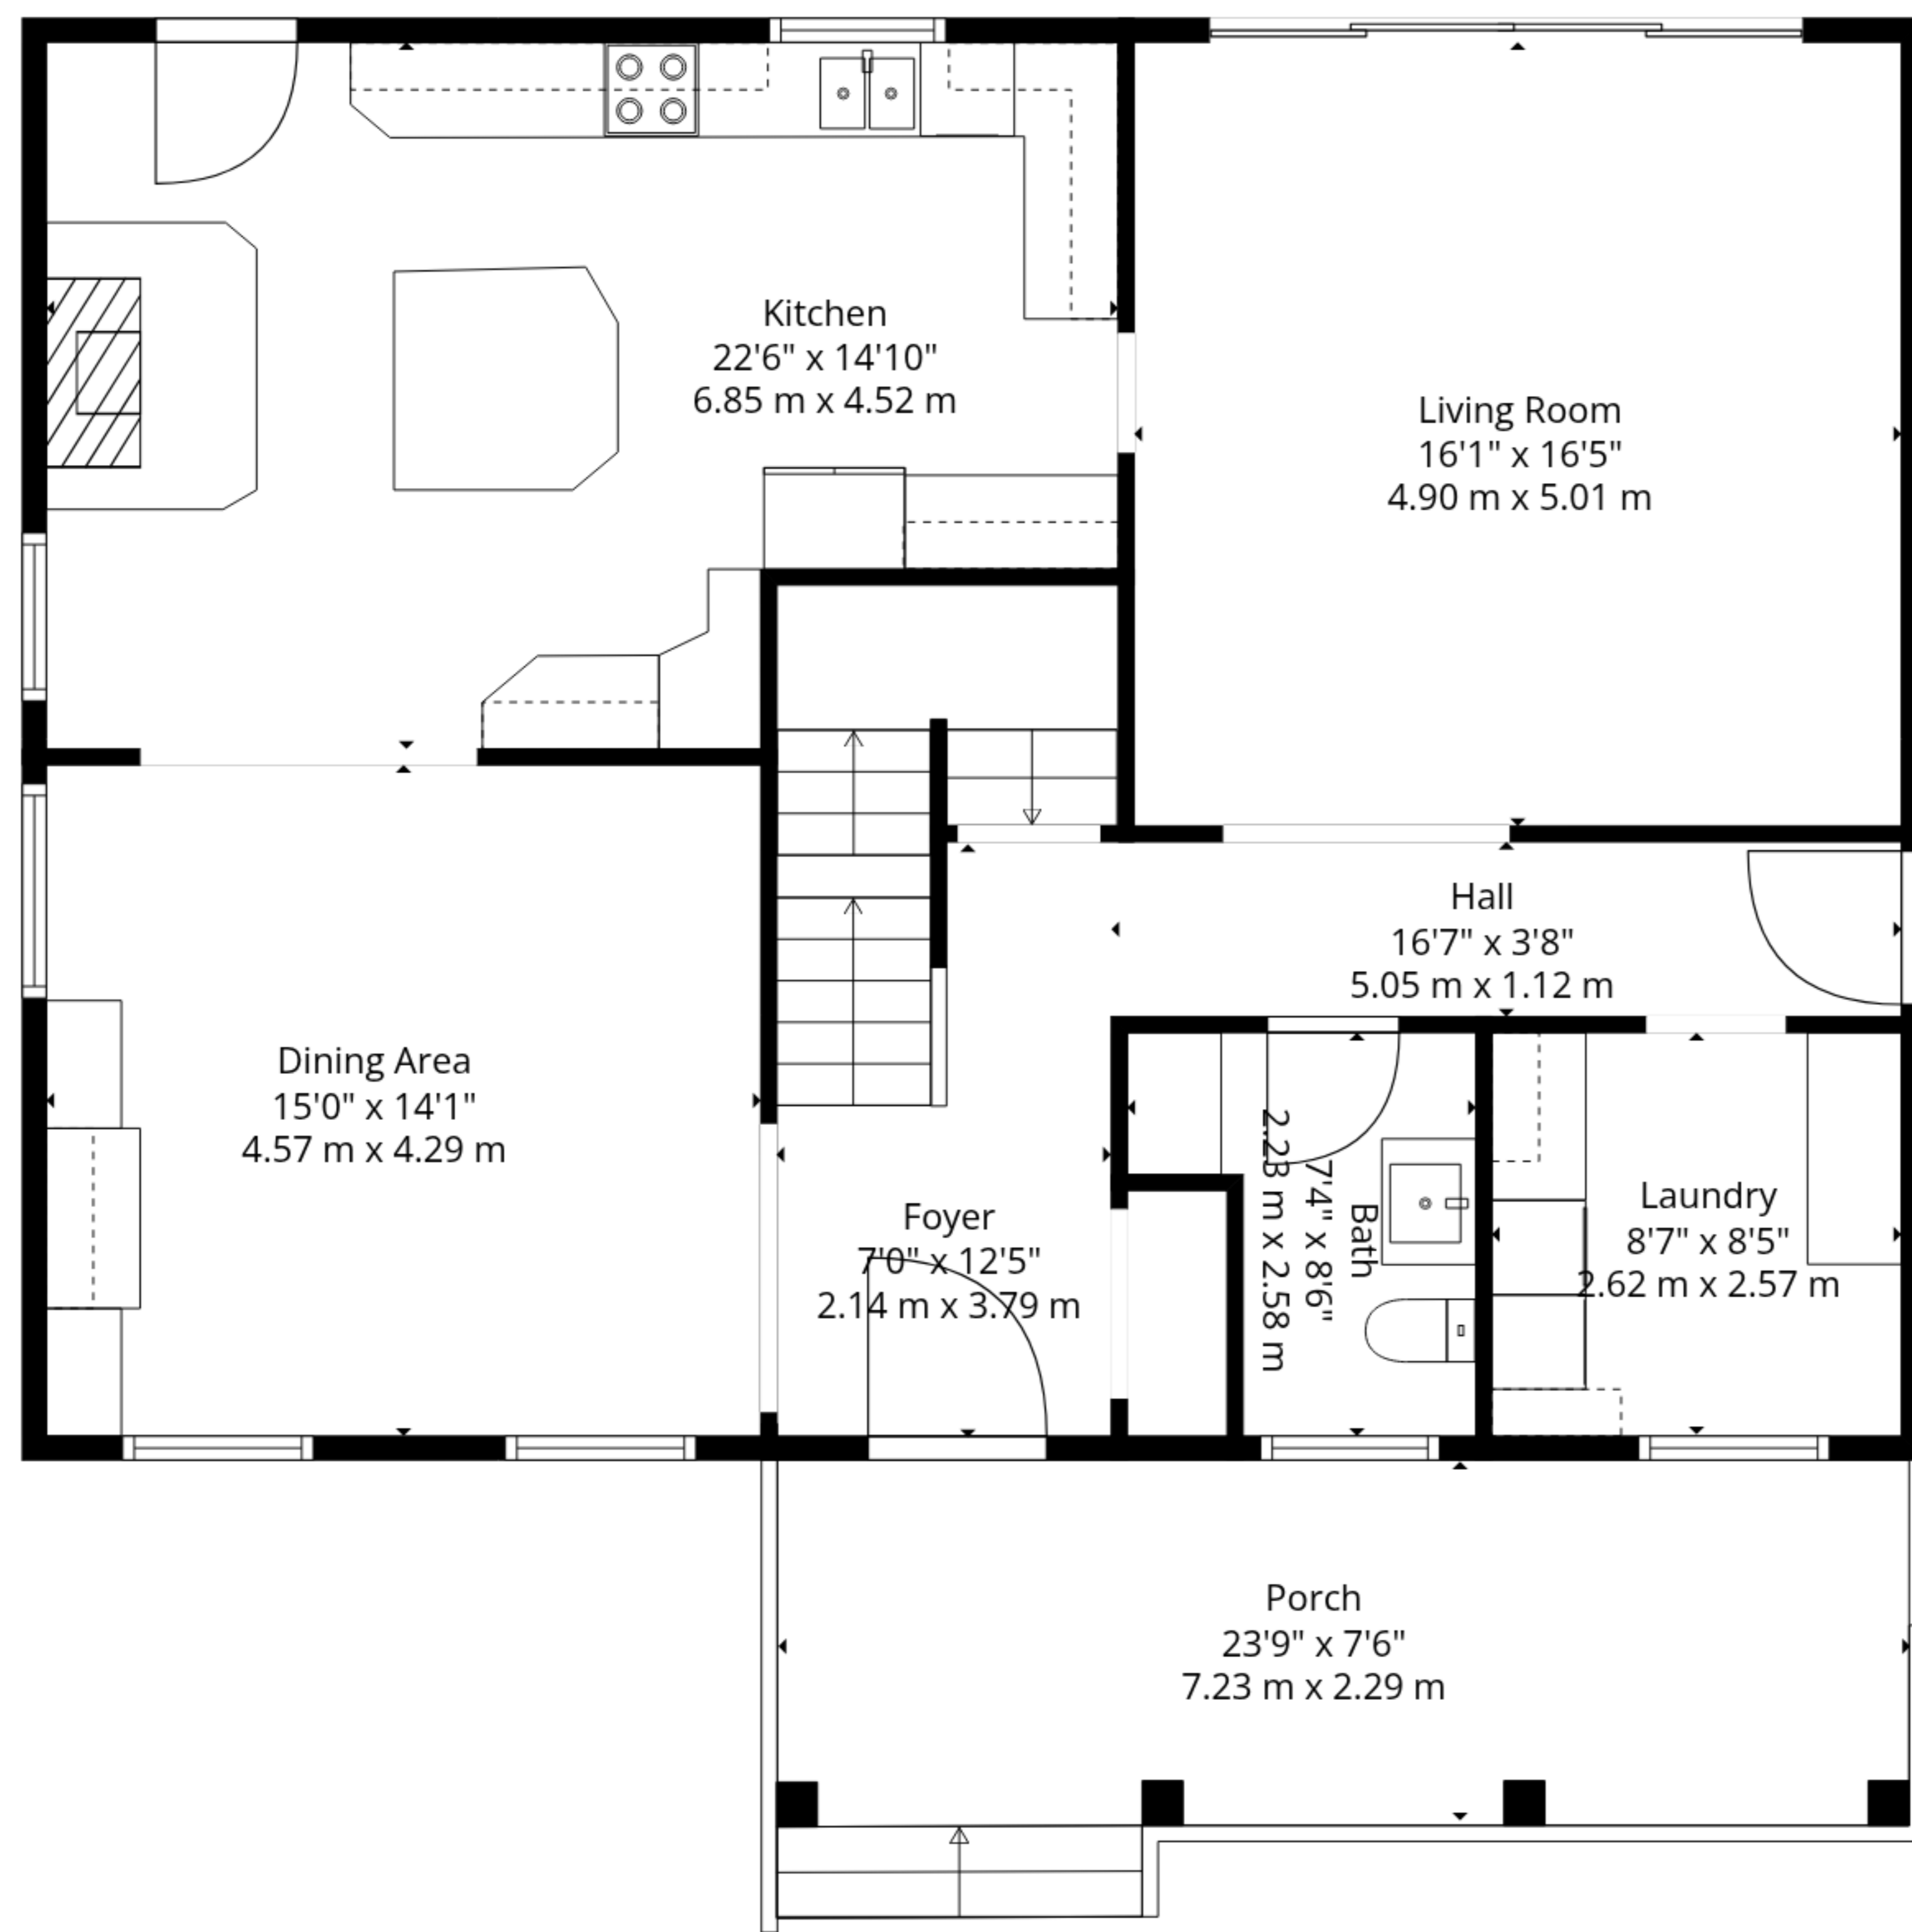

TOTAL: 3106 sq. ft, 289 m2

Basement: 0 sq. ft, 0 m2, 1st floor: 1320 sq. ft, 123 m2, 2nd floor: 1786 sq. ft, 166 m2
 EXCLUDED AREAS: RECREATION ROOM: 290 sq. ft, 27 m2, ROOM: 152 sq. ft, 14 m2, HALL: 110 sq. ft, 10 m2,
 STORAGE: 87 sq. ft, 8 m2, UTILITY: 193 sq. ft, 18 m2, BEDROOM: 208 sq. ft, 19 m2,
 UNDEFINED: 15 sq. ft, 1 m2, GARAGE: 613 sq. ft, 57 m2, PORCH: 197 sq. ft, 18 m2,
 OPEN TO BELOW: 77 sq. ft, 7 m2, LOW CEILING: 47 sq. ft, 5 m2, WALLS: 340 sq. ft, 33 m2

1st Floor

2nd Floor

Basement

TOTAL: 3106 sq. ft, 289 m2

Basement: 0 sq. ft, 0 m2, 1st floor: 1320 sq. ft, 123 m2, 2nd floor: 1786 sq. ft, 166 m2
 EXCLUDED AREAS: RECREATION ROOM: 290 sq. ft, 27 m2, ROOM: 152 sq. ft, 14 m2, HALL: 110 sq. ft, 10 m2,
 STORAGE: 87 sq. ft, 8 m2, UTILITY: 193 sq. ft, 18 m2, BEDROOM: 208 sq. ft, 19 m2,
 UNDEFINED: 15 sq. ft, 1 m2, GARAGE: 613 sq. ft, 57 m2, PORCH: 197 sq. ft, 18 m2,
 OPEN TO BELOW: 77 sq. ft, 7 m2, LOW CEILING: 47 sq. ft, 5 m2, WALLS: 340 sq. ft, 33 m2