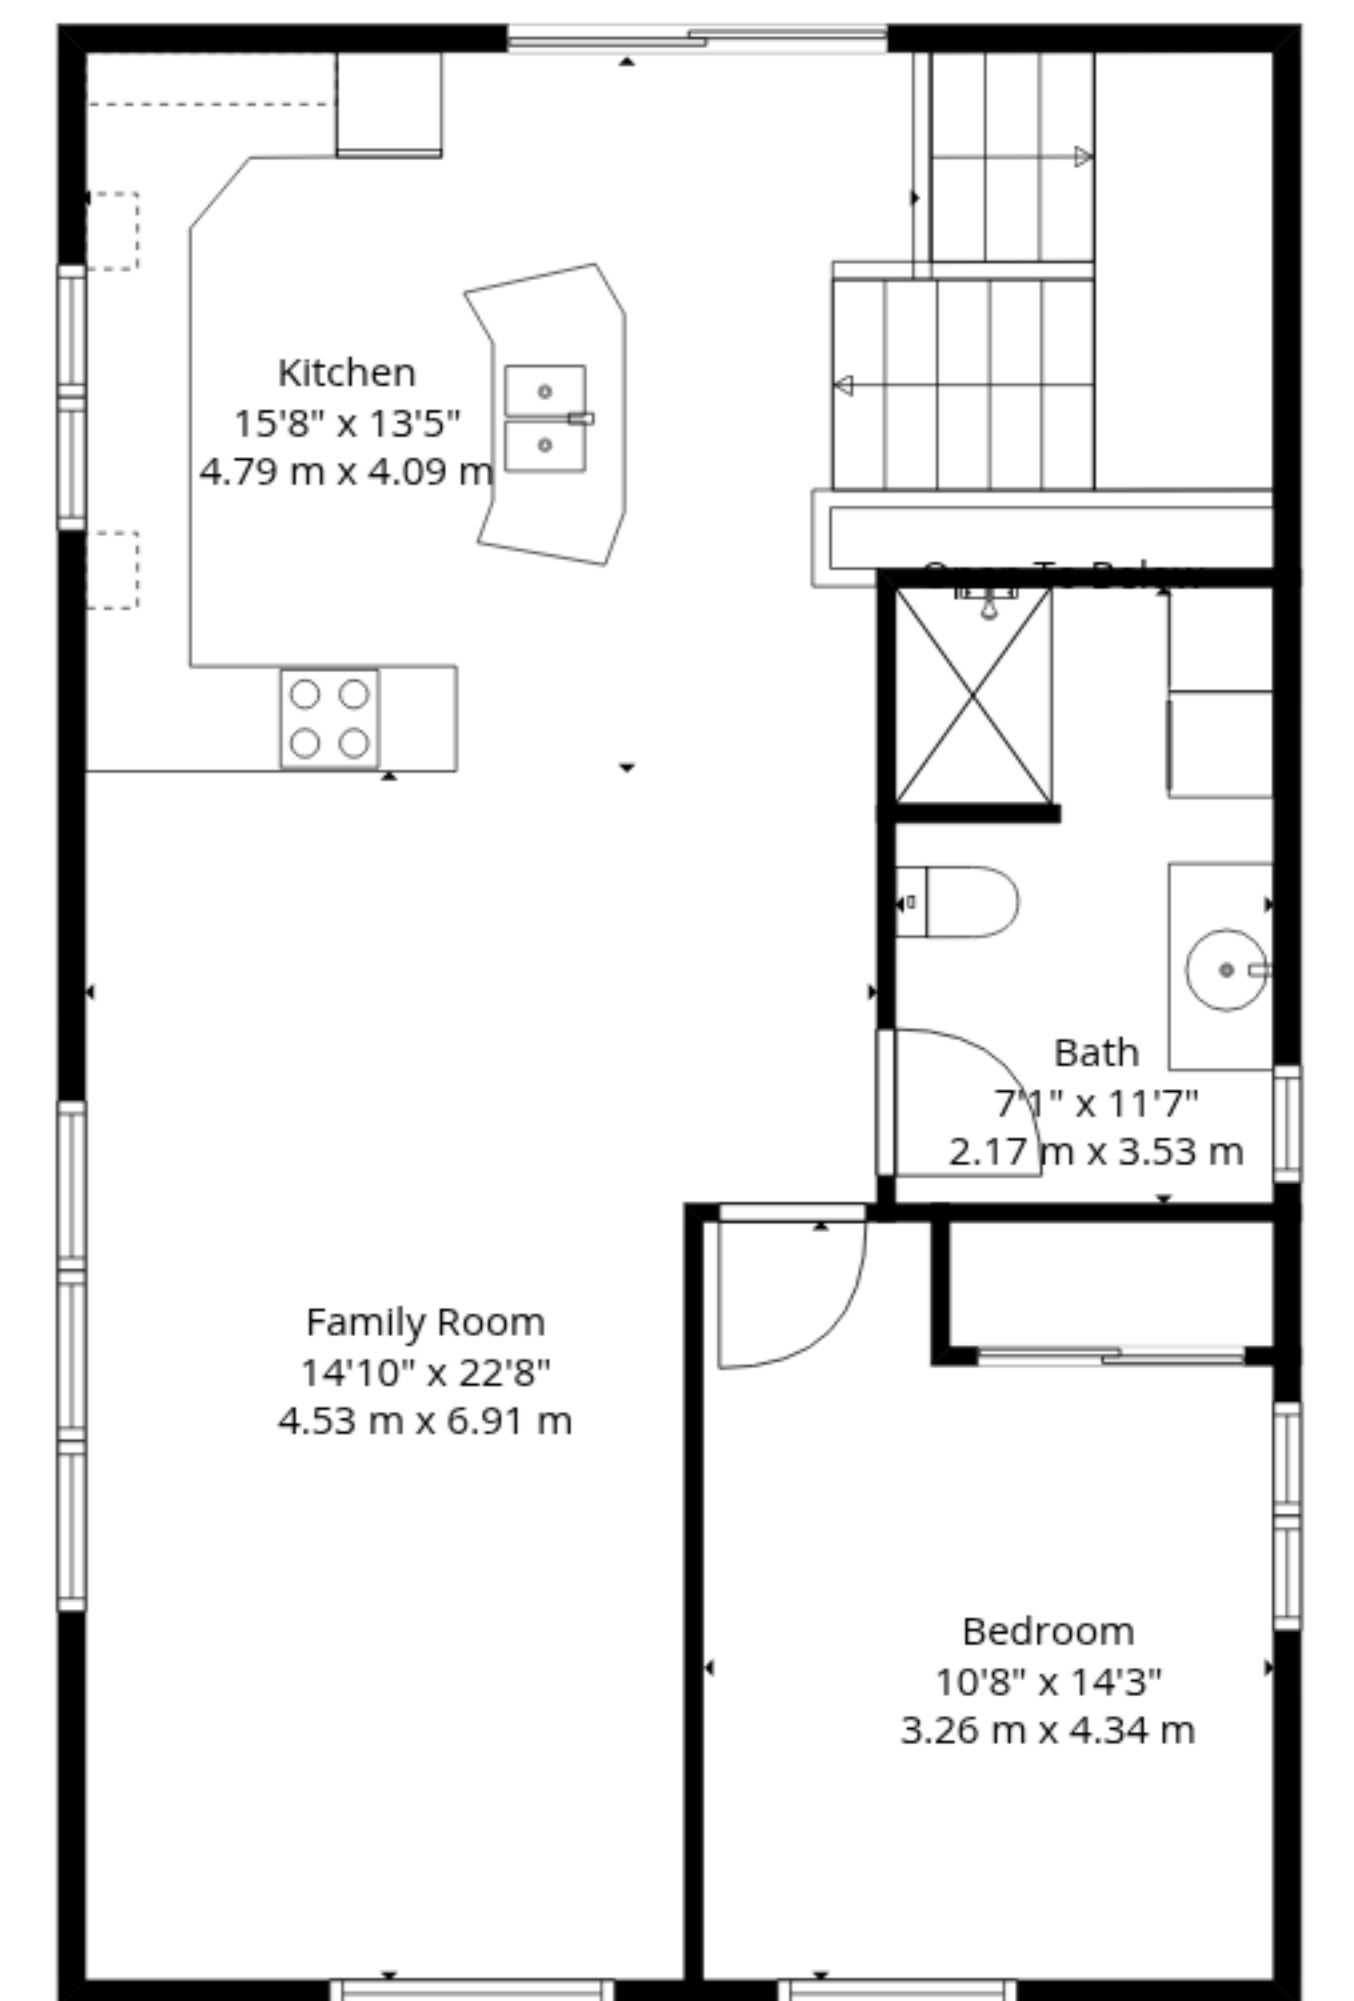

TOTAL: 3106 sq. ft, 289 m2

Basement: 0 sq. ft, 0 m2, 1st floor: 1320 sq. ft, 123 m2, 2nd floor: 1786 sq. ft, 166 m2
 EXCLUDED AREAS: RECREATION ROOM: 290 sq. ft, 27 m2, ROOM: 152 sq. ft, 14 m2, HALL: 110 sq. ft, 10 m2,
 STORAGE: 87 sq. ft, 8 m2, UTILITY: 193 sq. ft, 18 m2, BEDROOM: 208 sq. ft, 19 m2,
 UNDEFINED: 15 sq. ft, 1 m2, GARAGE: 613 sq. ft, 57 m2, PORCH: 197 sq. ft, 18 m2,
 OPEN TO BELOW: 77 sq. ft, 7 m2, LOW CEILING: 47 sq. ft, 5 m2, WALLS: 340 sq. ft, 33 m2

1st Floor

2nd Floor

Basement

TOTAL: 3106 sq. ft, 289 m2

Basement: 0 sq. ft, 0 m2, 1st floor: 1320 sq. ft, 123 m2, 2nd floor: 1786 sq. ft, 166 m2
 EXCLUDED AREAS: RECREATION ROOM: 290 sq. ft, 27 m2, ROOM: 152 sq. ft, 14 m2, HALL: 110 sq. ft, 10 m2,
 STORAGE: 87 sq. ft, 8 m2, UTILITY: 193 sq. ft, 18 m2, BEDROOM: 208 sq. ft, 19 m2,
 UNDEFINED: 15 sq. ft, 1 m2, GARAGE: 613 sq. ft, 57 m2, PORCH: 197 sq. ft, 18 m2,
 OPEN TO BELOW: 77 sq. ft, 7 m2, LOW CEILING: 47 sq. ft, 5 m2, WALLS: 340 sq. ft, 33 m2