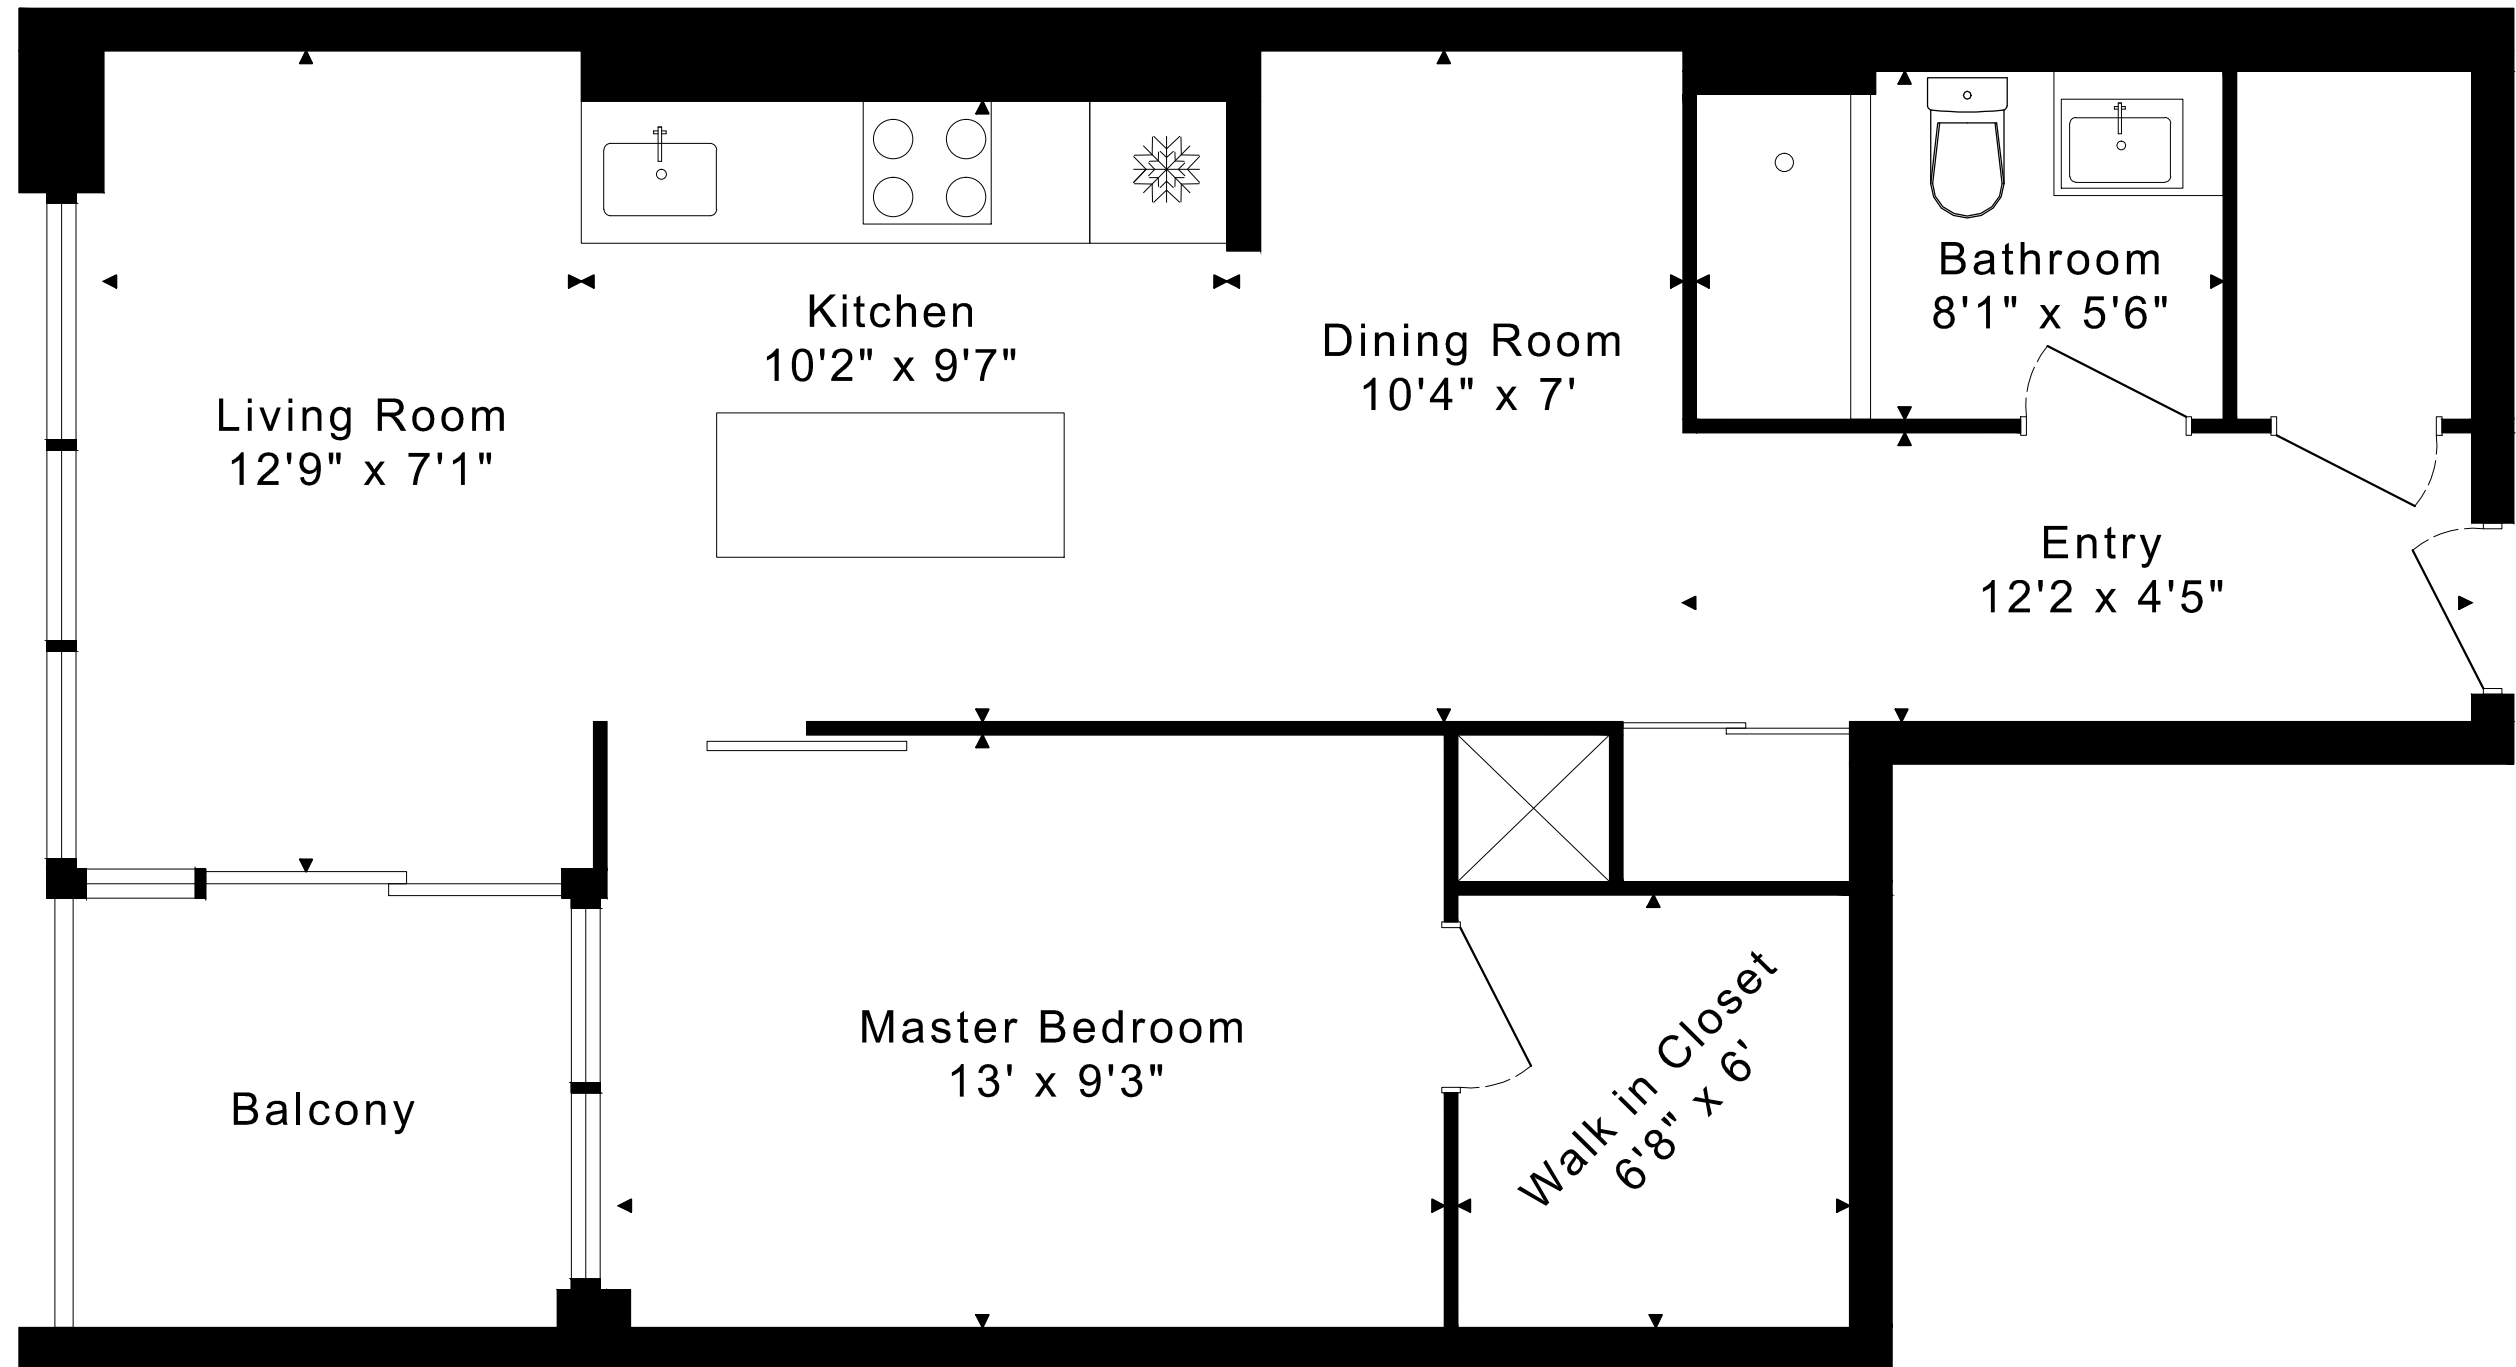

36 HOWARD PARK AVENUE UNIT 601 FLOOR PLANS

CAPTURED ON: 21 MAY 2021
DIMENSIONS ARE APPROXIMATE AND SHOULD BE CONSIDERED
ILLUSTRATIVE ONLY.

625 Sq. Ft. + Balcony