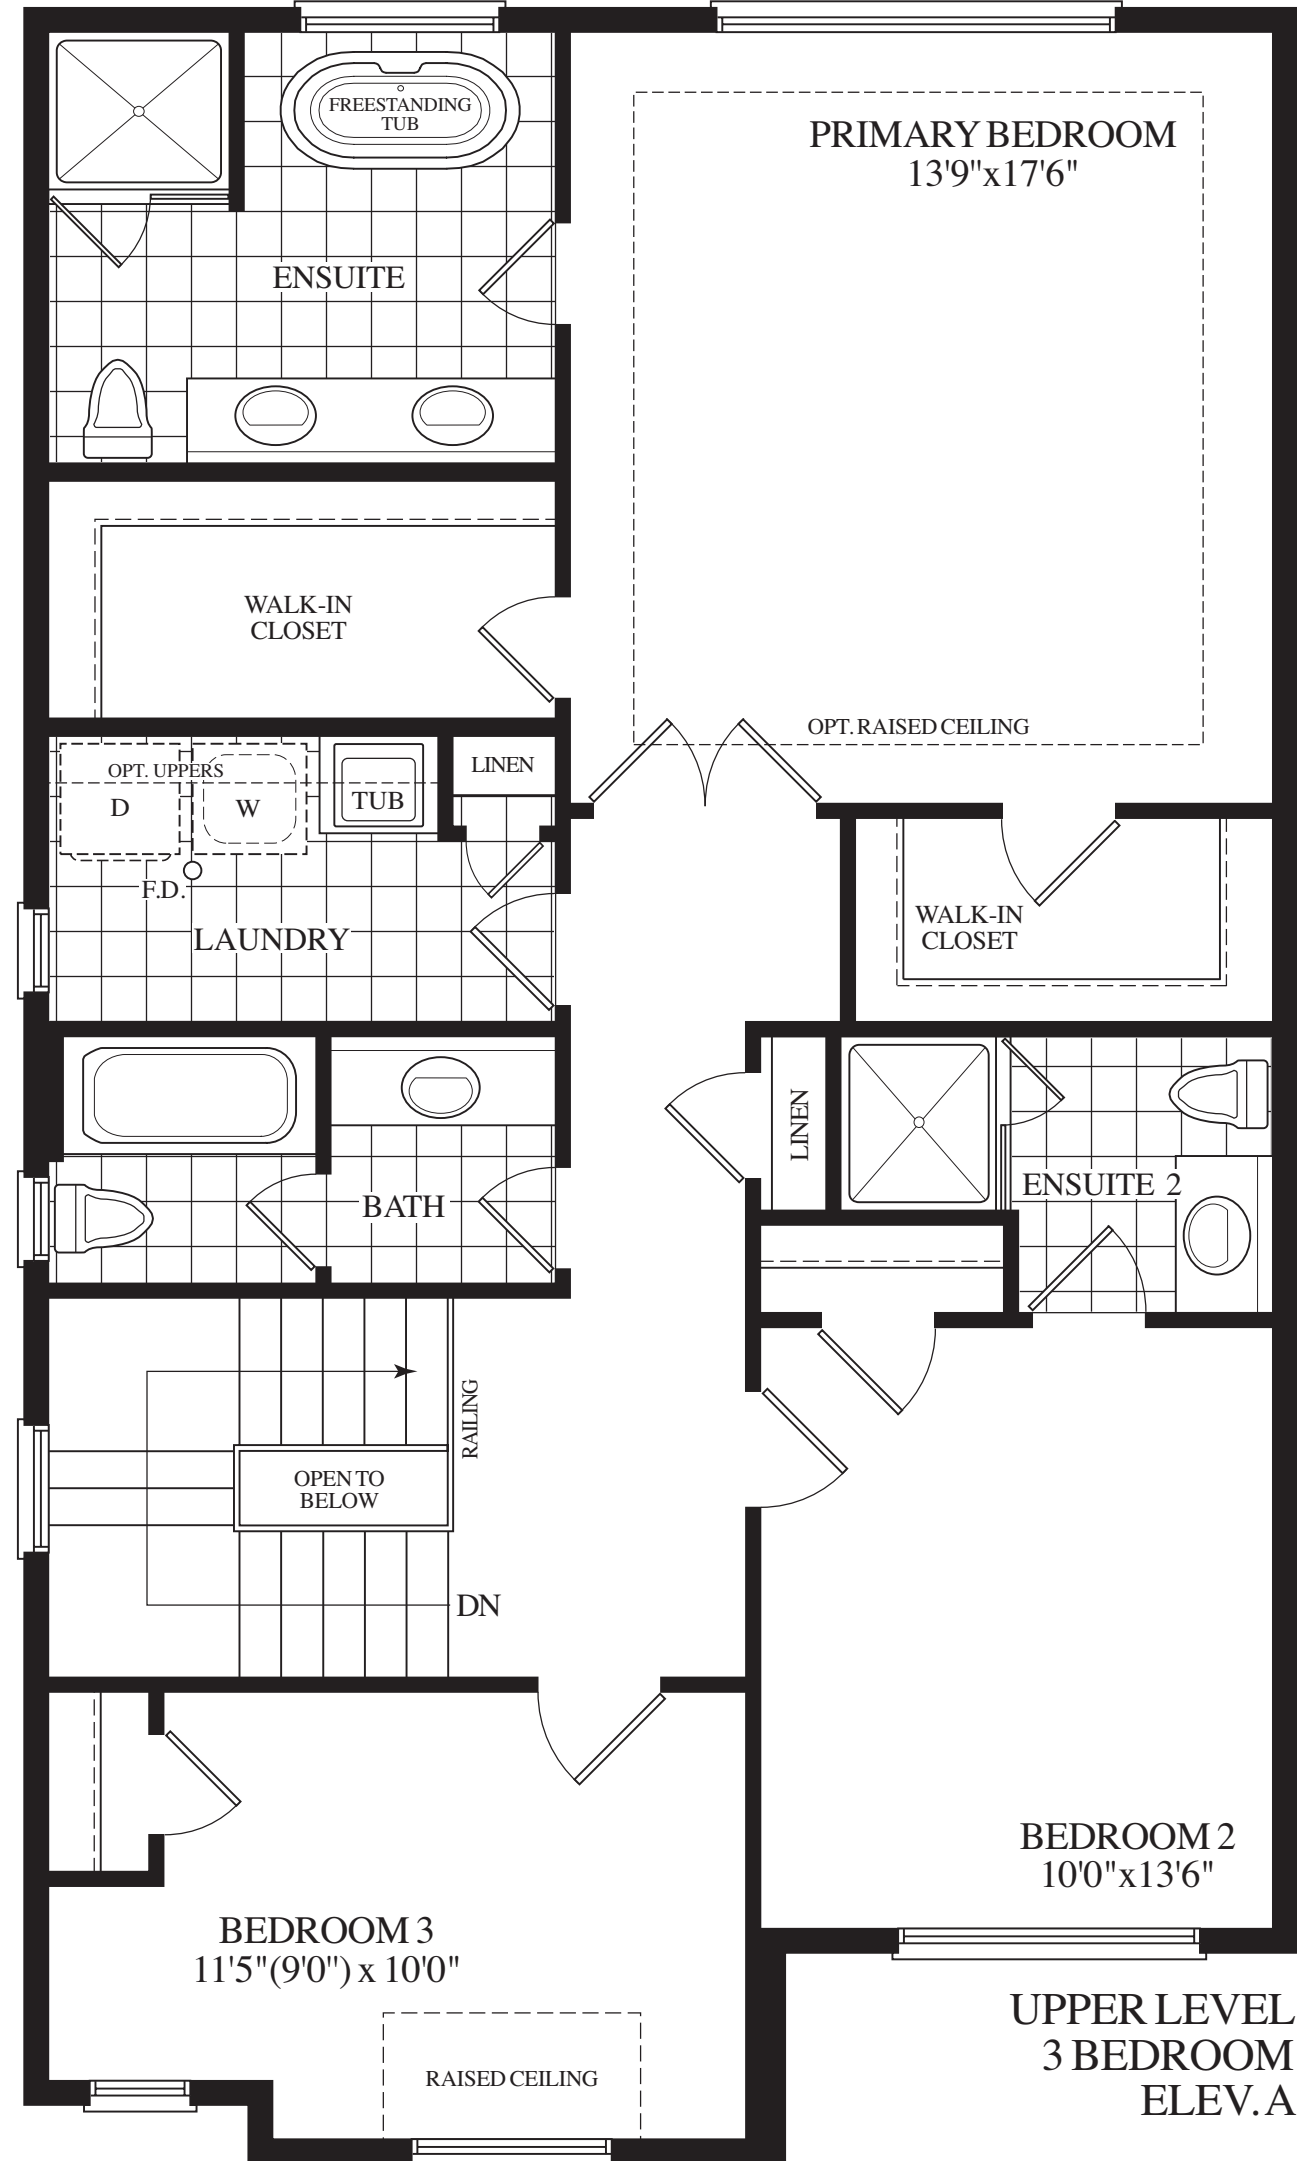

32' LOTS

THE PRIMULA (32-01)

MAYFIELD VILLAGE

ROYALPINEHOMES.COM

ELEVATION A
2240
SQUARE FEET

32' LOTS

THE PRIMULA (32-01)

MAYFIELD VILLAGE

ROYALPINEHOMES.COM

ELEVATION B
2240
SQUARE FEET

THE PRIMULA (32-01)

ELEVATION A
2240
SQUARE FEET

ELEVATION B
2240
SQUARE FEET

32' LOTS

Materials, specifications and floor plans are subject to change without notice. All renderings are artist's concept. All floor plans are approximate dimensions. Actual usable floor space may vary from the stated floor area. E.&O.E.

32' LOTS

THE **SILENE** (32-02)

MAYFIELD VILLAGE

ROYALPINEHOMES.COM

ELEVATION A
2280
SQUARE FEET

32' LOTS

THE SILENE (32-02)

MAYFIELD VILLAGE

ROYALPINEHOMES.COM

ELEVATION B
2280
SQUARE FEET

THE SILENE (32-02)

ELEVATION A
2280
SQUARE FEET

ELEVATION B
2280
SQUARE FEET

32' LOTS