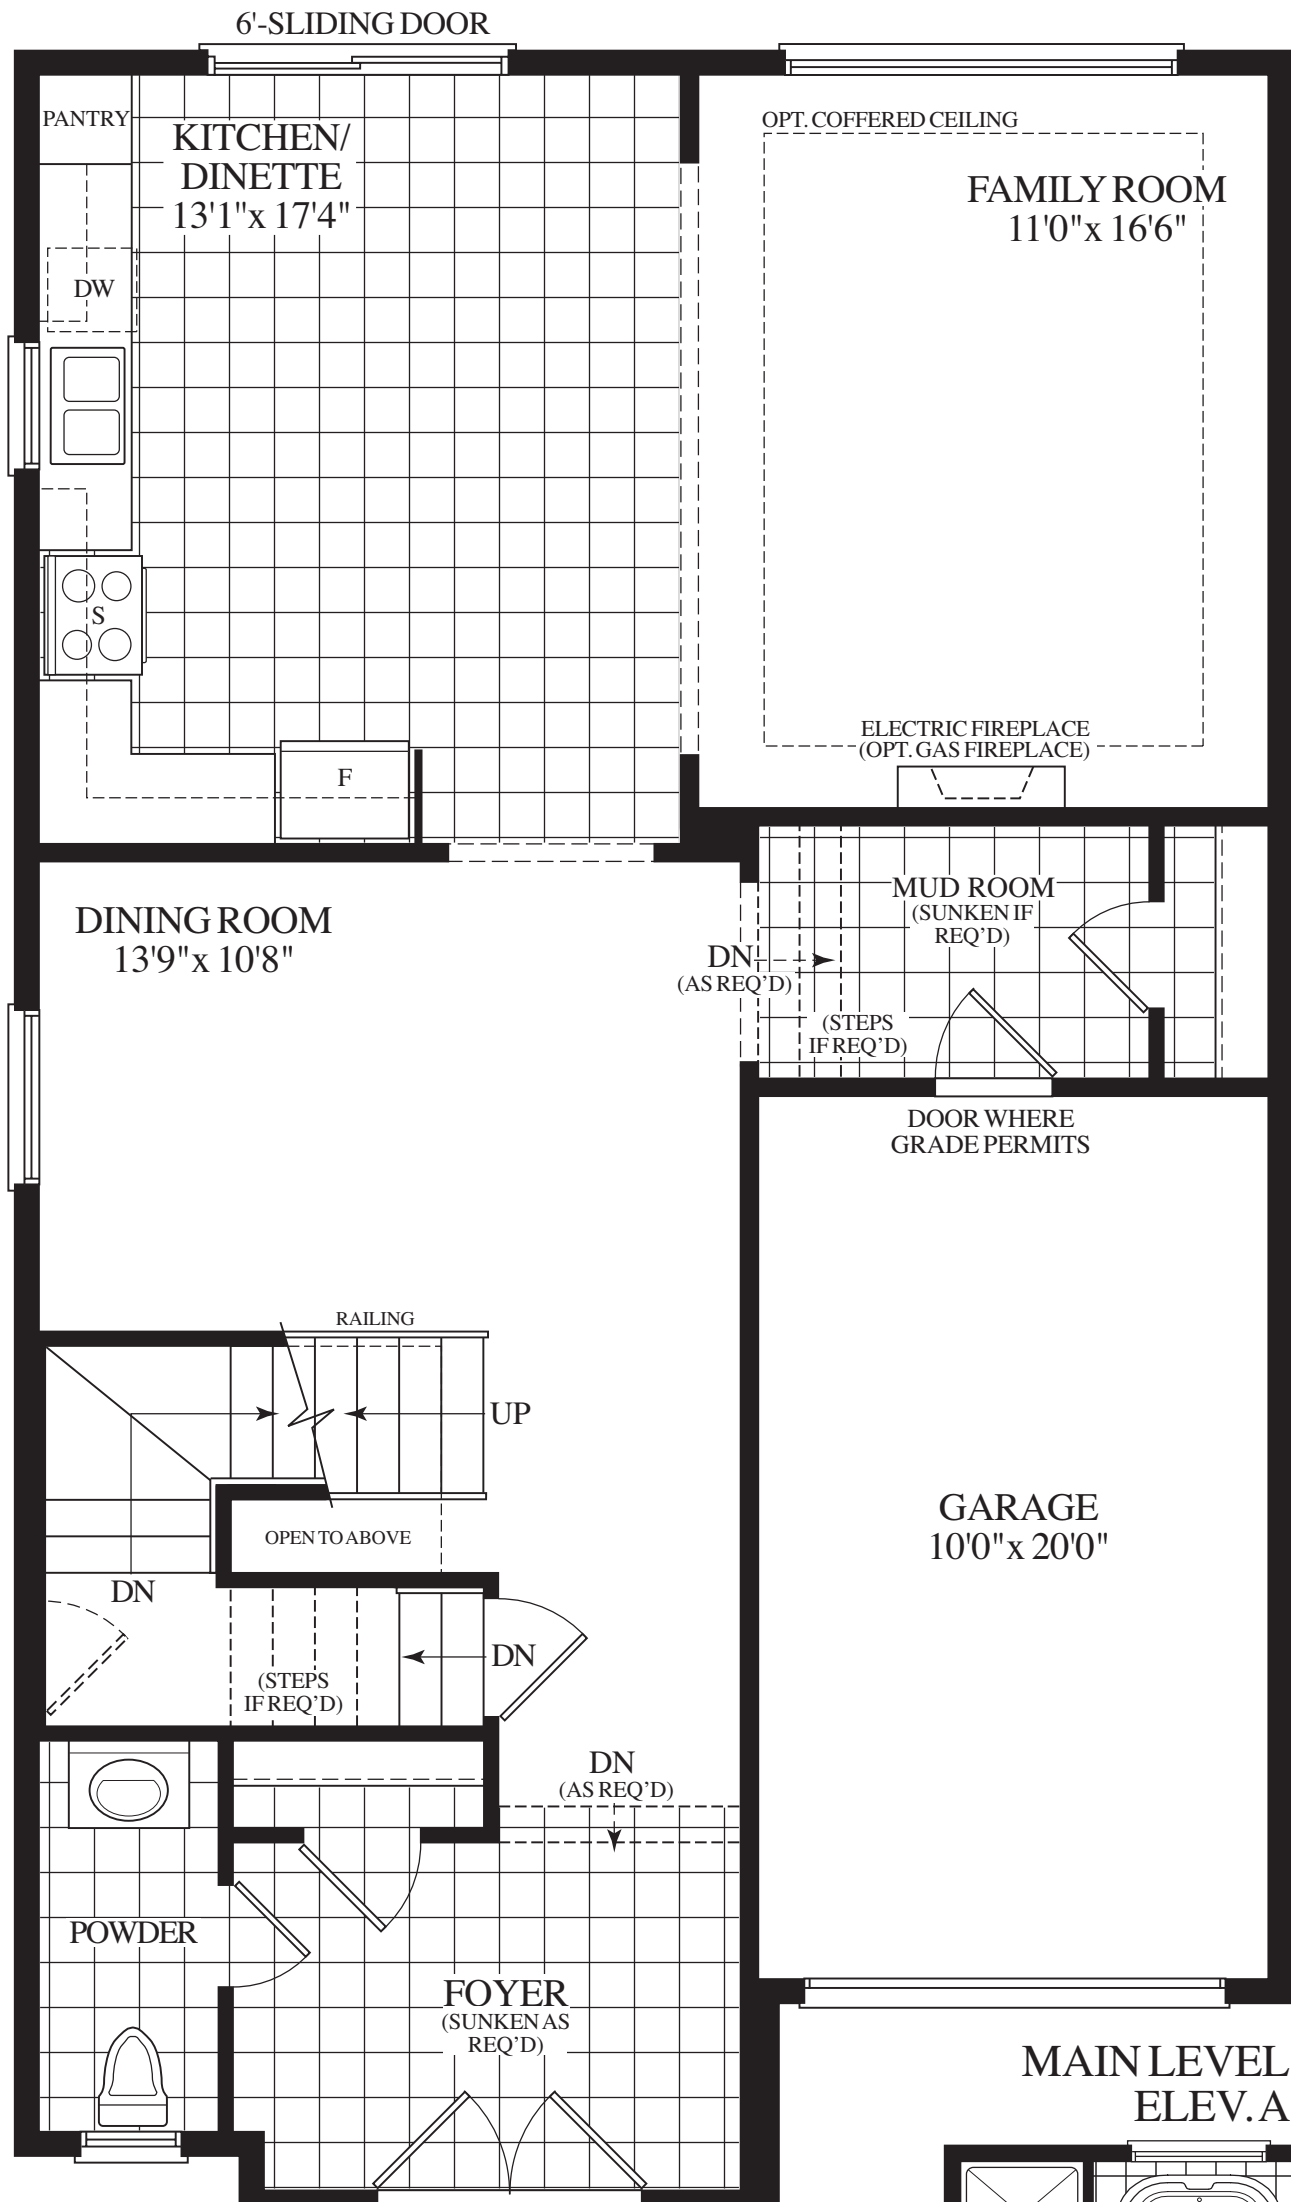

32' LOTS

THE PRIMULA (32-01)

MAYFIELD VILLAGE

ROYALPINEHOMES.COM

ELEVATION A
2240
SQUARE FEET

32' LOTS

THE PRIMULA (32-01)

MAYFIELD VILLAGE

ROYALPINEHOMES.COM

ELEVATION B
2240
SQUARE FEET

THE PRIMULA (32-01)

ELEVATION A
2240
SQUARE FEET

ELEVATION B
2240
SQUARE FEET

32' LOTS

Materials, specifications and floor plans are subject to change without notice. All renderings are artist's concept. All floor plans are approximate dimensions. Actual usable floor space may vary from the stated floor area. E.&O.E.

32' LOTS

THE **SILENE** (32-02)

MAYFIELD VILLAGE

ROYALPINEHOMES.COM

ELEVATION A
2280
SQUARE FEET

32' LOTS

THE SILENE (32-02)

MAYFIELD VILLAGE

ROYALPINEHOMES.COM

ELEVATION B
2280
SQUARE FEET

THE SILENE (32-02)

ELEVATION A
2280
SQUARE FEET

ELEVATION B
2280
SQUARE FEET

32' LOTS