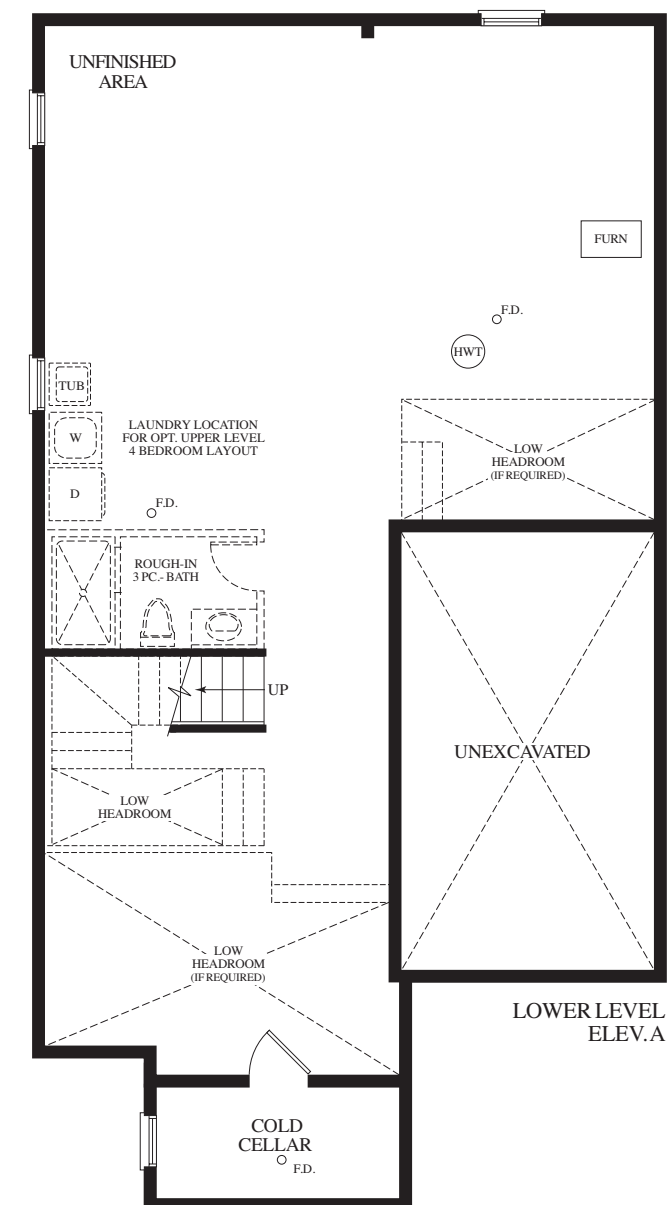

32' LOTS

THE PRIMULA (32-01)

MAYFIELD VILLAGE

ROYALPINEHOMES.COM

ELEVATION A
2240
SQUARE FEET

32' LOTS

THE PRIMULA (32-01)

MAYFIELD VILLAGE

ROYALPINEHOMES.COM

ELEVATION B
2240
SQUARE FEET

THE PRIMULA (32-01)

ELEVATION A
2240
SQUARE FEET

ELEVATION B
2240
SQUARE FEET

32' LOTS

Materials, specifications and floor plans are subject to change without notice. All renderings are artist's concept. All floor plans are approximate dimensions. Actual usable floor space may vary from the stated floor area. E.&O.E.

32' LOTS

THE **SILENE** (32-02)

MAYFIELD VILLAGE

ROYALPINEHOMES.COM

ELEVATION A
2280
SQUARE FEET

32' LOTS

THE SILENE (32-02)

MAYFIELD VILLAGE

ROYALPINEHOMES.COM

ELEVATION B
2280
SQUARE FEET

THE SILENE (32-02)

ELEVATION A
2280
SQUARE FEET

ELEVATION B
2280
SQUARE FEET

32' LOTS