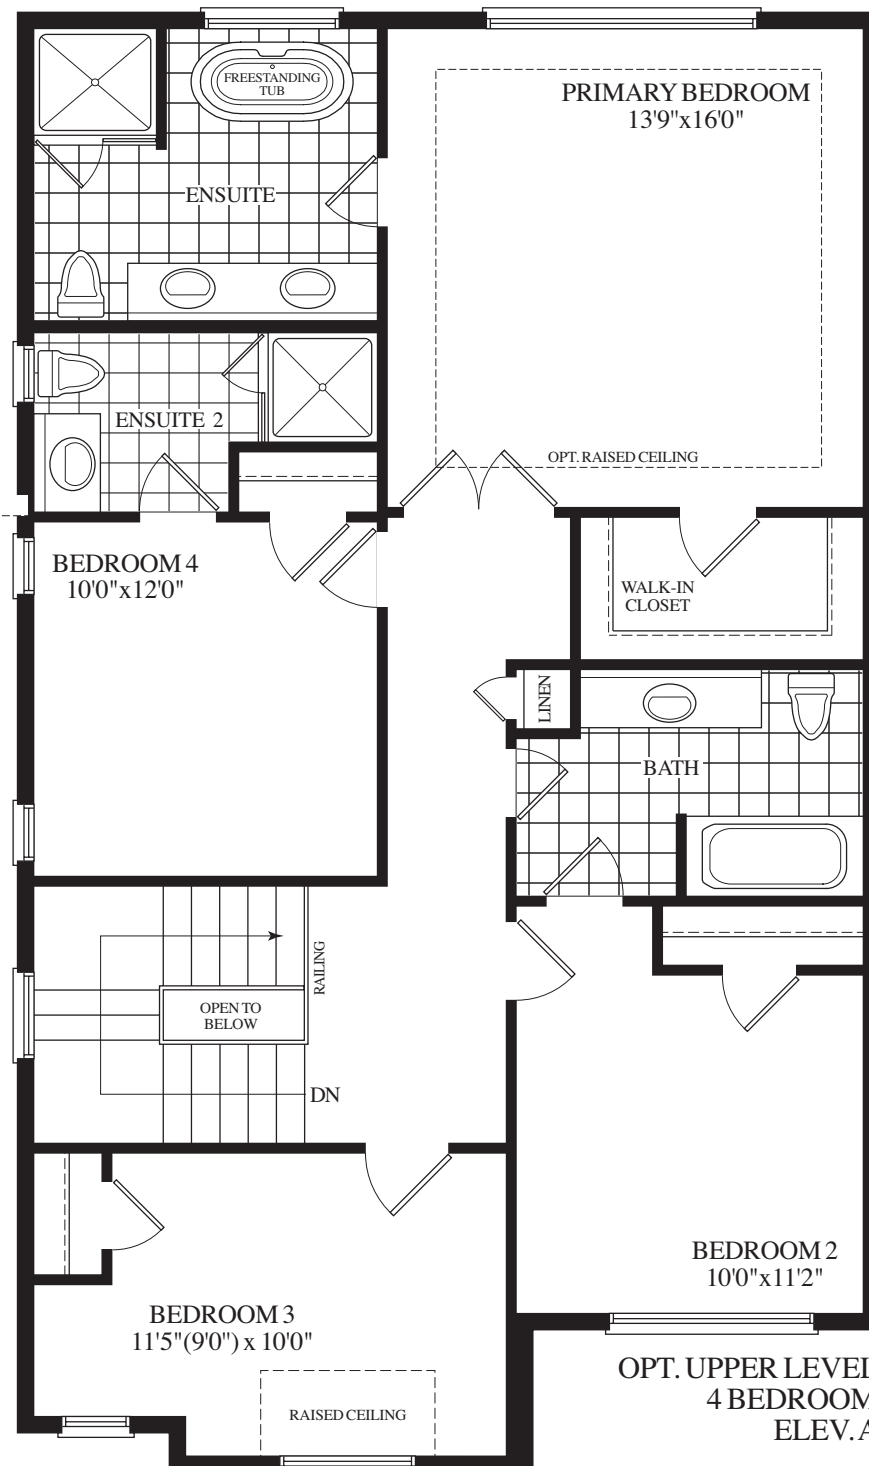

32' LOTS

THE PRIMULA (32-01)

MAYFIELD VILLAGE

ROYALPINEHOMES.COM

ELEVATION A
2240
SQUARE FEET

32' LOTS

THE PRIMULA (32-01)

MAYFIELD VILLAGE

ROYALPINEHOMES.COM

ELEVATION B
2240
SQUARE FEET

THE PRIMULA (32-01)

ELEVATION A
2240
SQUARE FEET

ELEVATION B
2240
SQUARE FEET

32' LOTS

Materials, specifications and floor plans are subject to change without notice. All renderings are artist's concept. All floor plans are approximate dimensions. Actual usable floor space may vary from the stated floor area. E.&O.E.

32' LOTS

THE **SILENE** (32-02)

MAYFIELD VILLAGE

ROYALPINEHOMES.COM

ELEVATION A
2280
SQUARE FEET

32' LOTS

THE SILENE (32-02)

MAYFIELD VILLAGE

ROYALPINEHOMES.COM

ELEVATION B
2280
SQUARE FEET

THE SILENE (32-02)

ELEVATION A
2280
SQUARE FEET

ELEVATION B
2280
SQUARE FEET

32' LOTS