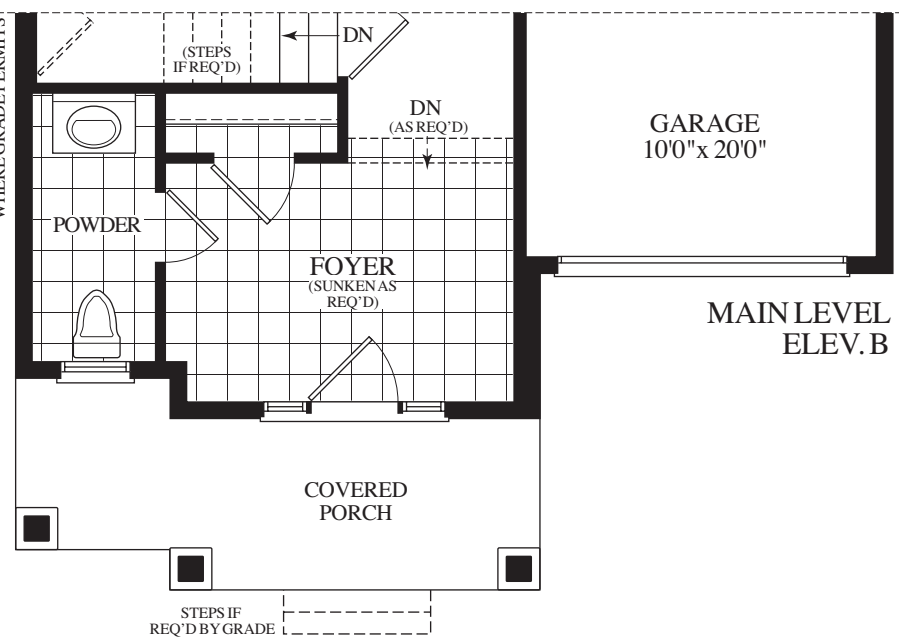

32' LOTS

THE PRIMULA (32-01)

MAYFIELD VILLAGE

ROYALPINEHOMES.COM

ELEVATION A
2240
SQUARE FEET

32' LOTS

THE PRIMULA (32-01)

MAYFIELD VILLAGE

ROYALPINEHOMES.COM

ELEVATION B
2240
SQUARE FEET

THE PRIMULA (32-01)

ELEVATION A
2240
SQUARE FEET

ELEVATION B
2240
SQUARE FEET

32' LOTS

Materials, specifications and floor plans are subject to change without notice. All renderings are artist's concept. All floor plans are approximate dimensions. Actual usable floor space may vary from the stated floor area. E.&O.E.

32' LOTS

THE **SILENE** (32-02)

MAYFIELD VILLAGE

ROYALPINEHOMES.COM

ELEVATION A
2280
SQUARE FEET

32' LOTS

THE SILENE (32-02)

MAYFIELD VILLAGE

ROYALPINEHOMES.COM

ELEVATION B
2280
SQUARE FEET

THE SILENE (32-02)

ELEVATION A
2280
SQUARE FEET

ELEVATION B
2280
SQUARE FEET

32' LOTS