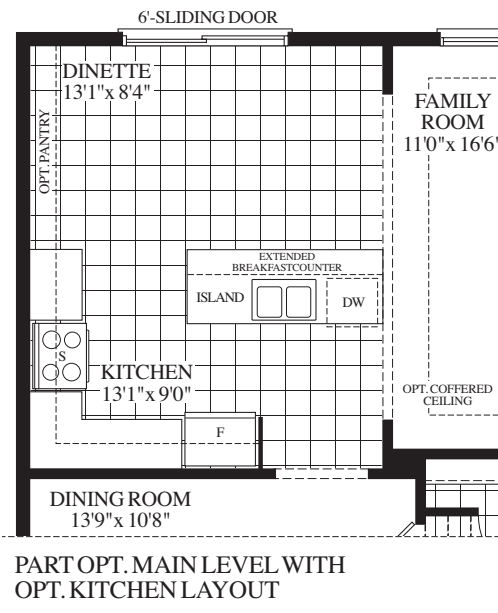

32' LOTS

THE PRIMULA (32-01)

MAYFIELD VILLAGE

ROYALPINEHOMES.COM

ELEVATION A
2240
SQUARE FEET

32' LOTS

THE PRIMULA (32-01)

MAYFIELD VILLAGE

ROYALPINEHOMES.COM

ELEVATION B
2240
SQUARE FEET

THE PRIMULA (32-01)

ELEVATION A
2240
SQUARE FEET

ELEVATION B
2240
SQUARE FEET

32' LOTS

Materials, specifications and floor plans are subject to change without notice. All renderings are artist's concept. All floor plans are approximate dimensions. Actual usable floor space may vary from the stated floor area. E.&O.E.

32' LOTS

THE **SILENE** (32-02)

MAYFIELD VILLAGE

ROYALPINEHOMES.COM

ELEVATION A
2280
SQUARE FEET

32' LOTS

THE SILENE (32-02)

MAYFIELD VILLAGE