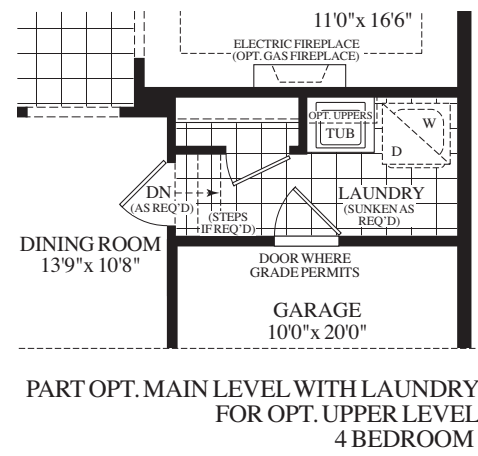

ROYALPINEHOMES.COM

ELEVATION B
2240
SQUARE FEET

THE PRIMULA (32-01)

ELEVATION A
2240
SQUARE FEET

ELEVATION B
2240
SQUARE FEET

32' LOTS

Materials, specifications and floor plans are subject to change without notice. All renderings are artist's concept. All floor plans are approximate dimensions. Actual usable floor space may vary from the stated floor area. E.&O.E.

32' LOTS

THE **SILENE** (32-02)

MAYFIELD VILLAGE

ROYALPINEHOMES.COM

ELEVATION A
2280
SQUARE FEET

32' LOTS

THE SILENE (32-02)

MAYFIELD VILLAGE