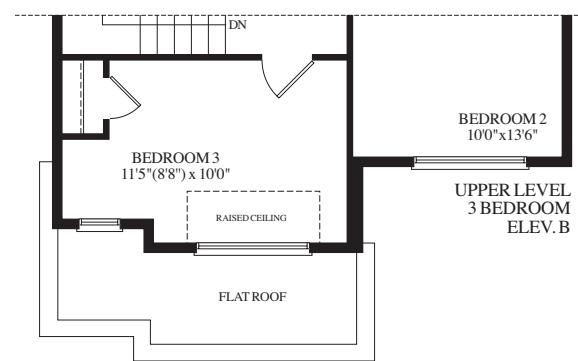

32' LOTS

THE PRIMULA (32-01)

MAYFIELD VILLAGE

ROYALPINEHOMES.COM

ELEVATION A
2240
SQUARE FEET

32' LOTS

THE PRIMULA (32-01)

MAYFIELD VILLAGE

ROYALPINEHOMES.COM

ELEVATION B
2240
SQUARE FEET

THE PRIMULA (32-01)

ELEVATION A
2240
SQUARE FEET

ELEVATION B
2240
SQUARE FEET

32' LOTS

Materials, specifications and floor plans are subject to change without notice. All renderings are artist's concept. All floor plans are approximate dimensions. Actual usable floor space may vary from the stated floor area. E.&O.E.

32' LOTS

THE **SILENE** (32-02)

MAYFIELD VILLAGE

ROYALPINEHOMES.COM

ELEVATION A
2280
SQUARE FEET

32' LOTS

THE SILENE (32-02)

MAYFIELD VILLAGE

ROYALPINEHOMES.COM

ELEVATION B
2280
SQUARE FEET

THE SILENE (32-02)

ELEVATION A
2280
SQUARE FEET

ELEVATION B
2280
SQUARE FEET

32' LOTS