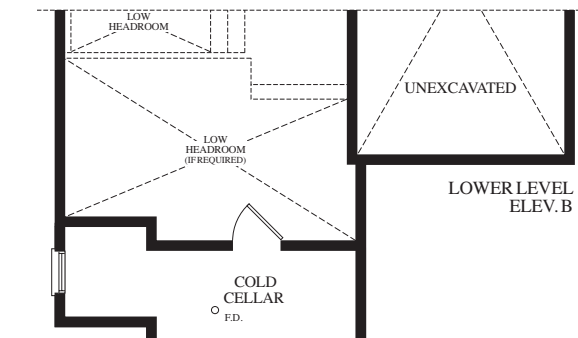

32' LOTS

THE PRIMULA (32-01)

MAYFIELD VILLAGE

ROYALPINEHOMES.COM

ELEVATION A
2240
SQUARE FEET

32' LOTS

THE PRIMULA (32-01)

MAYFIELD VILLAGE

ROYALPINEHOMES.COM

ELEVATION B
2240
SQUARE FEET

THE PRIMULA (32-01)

ELEVATION A
2240
SQUARE FEET

ELEVATION B
2240
SQUARE FEET

32' LOTS

Materials, specifications and floor plans are subject to change without notice. All renderings are artist's concept. All floor plans are approximate dimensions. Actual usable floor space may vary from the stated floor area. E.&O.E.

32' LOTS

THE **SILENE** (32-02)

MAYFIELD VILLAGE

ROYALPINEHOMES.COM

ELEVATION A
2280
SQUARE FEET

32' LOTS

THE SILENE (32-02)

MAYFIELD VILLAGE