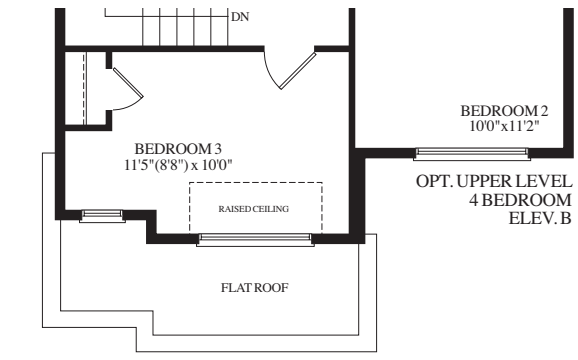

32' LOTS

THE PRIMULA (32-01)

MAYFIELD VILLAGE

ROYALPINEHOMES.COM

ELEVATION A
2240
SQUARE FEET

32' LOTS

THE PRIMULA (32-01)

MAYFIELD VILLAGE

ROYALPINEHOMES.COM

ELEVATION B
2240
SQUARE FEET

THE PRIMULA (32-01)

ELEVATION A
2240
SQUARE FEET

ELEVATION B
2240
SQUARE FEET

32' LOTS

Materials, specifications and floor plans are subject to change without notice. All renderings are artist's concept. All floor plans are approximate dimensions. Actual usable floor space may vary from the stated floor area. E.&O.E.

32' LOTS

THE **SILENE** (32-02)

MAYFIELD VILLAGE

ROYALPINEHOMES.COM

ELEVATION A
2280
SQUARE FEET

32' LOTS

THE SILENE (32-02)

MAYFIELD VILLAGE

ROYALPINEHOMES.COM

ELEVATION B
2280
SQUARE FEET

THE SILENE (32-02)

ELEVATION A
2280
SQUARE FEET

ELEVATION B
2280
SQUARE FEET

32' LOTS