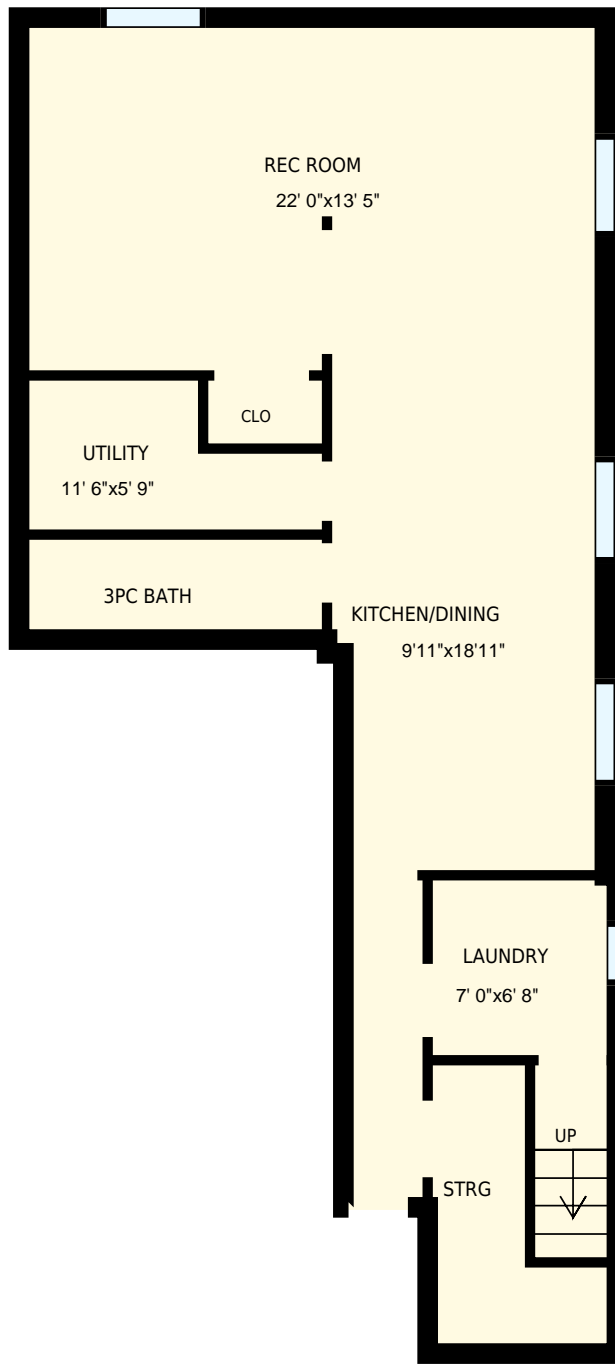

1336 Playford Rd, Mississauga, ON

Total Exterior Area Above Grade 1219 sq. ft

Main floor
Exterior Area 1219 sq. ft

Basement

1336 Playford Rd, Mississauga, ON		PREPARED FOR:
Main floor		
Interior Area	1088 sq. ft	 Included Area
Exterior Area	1219 sq. ft	
All rooms dimensions and floor areas must be considered approximate and are subject to independent verification. For method of measurement please see http://youriguide.com/measure/ .		PREPARED ON: Aug, 2016

1336 Playford Rd, Mississauga, ON

PREPARED FOR:

Basement

Interior Area 778 sq. ft
Exterior Area

 Included Area

PREPARED ON:
Aug, 2016

All rooms dimensions and floor areas must be considered approximate and are subject to independent verification. For method of measurement please see <http://youriguide.com/measure/>.