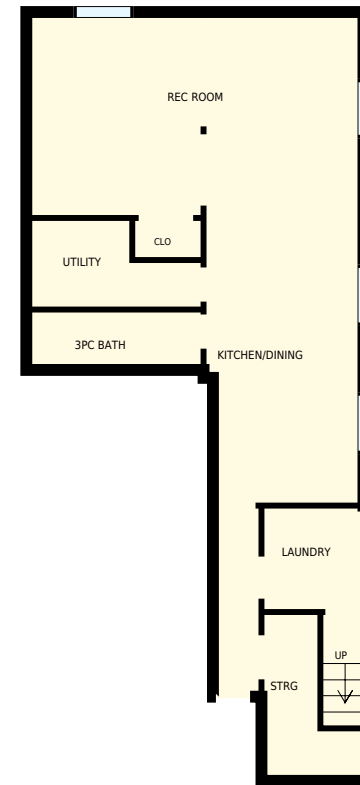

1336 Playford Rd, Mississauga, ON

Total Exterior Area Above Grade 1219 sq. ft

Main floor
Exterior Area 1219 sq. ft

Basement

1336 Playford Rd, Mississauga, ON		PREPARED FOR:
Main floor		
Interior Area	1088 sq. ft	 Included Area
Exterior Area	1219 sq. ft	
All rooms dimensions and floor areas must be considered approximate and are subject to independent verification. For method of measurement please see http://youriguide.com/measure/ .		PREPARED ON: Aug, 2016

1336 Playford Rd, Mississauga, ON

PREPARED FOR:

Basement

Interior Area 778 sq. ft
Exterior Area

 Included Area

PREPARED ON:
Aug, 2016

All rooms dimensions and floor areas must be considered approximate and are subject to independent verification. For method of measurement please see <http://youriguide.com/measure/>.