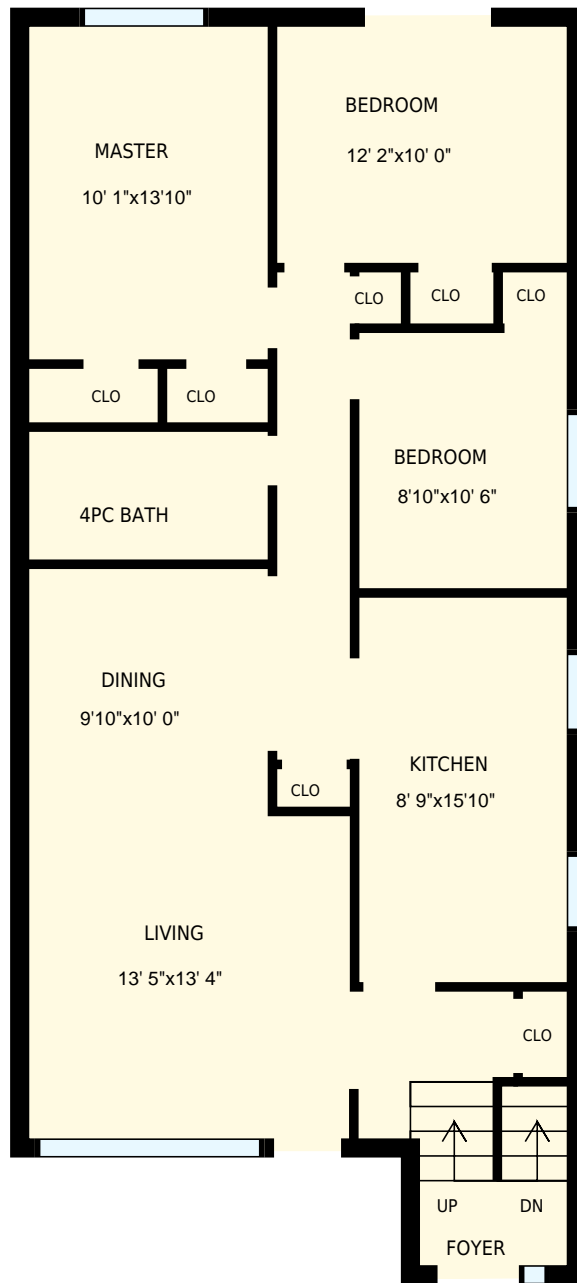

1336 Playford Rd, Mississauga, ON

Total Exterior Area Above Grade 1219 sq. ft

Main floor
Exterior Area 1219 sq. ft

Basement

1336 Playford Rd, Mississauga, ON		PREPARED FOR:
Main floor		
Interior Area	1088 sq. ft	 Included Area
Exterior Area	1219 sq. ft	
All rooms dimensions and floor areas must be considered approximate and are subject to independent verification. For method of measurement please see http://youriguide.com/measure/ .		PREPARED ON: Aug, 2016

1336 Playford Rd, Mississauga, ON

PREPARED FOR:

Basement

Interior Area 778 sq. ft
Exterior Area

 Included Area

PREPARED ON:
Aug, 2016

All rooms dimensions and floor areas must be considered approximate and are subject to independent verification. For method of measurement please see <http://youriguide.com/measure/>.