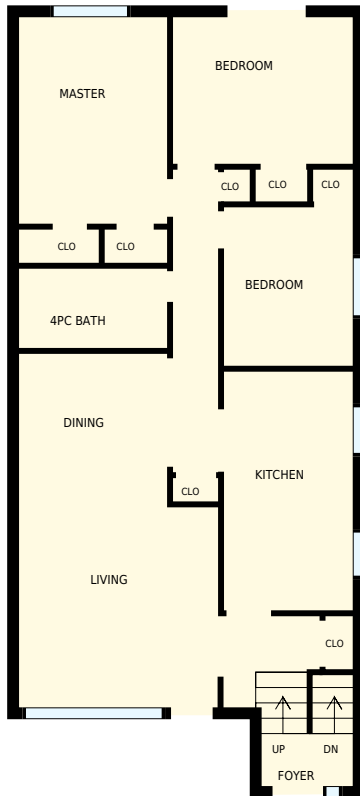

1336 Playford Rd, Mississauga, ON

Total Exterior Area Above Grade 1219 sq. ft

Main floor
Exterior Area 1219 sq. ft

Basement

1336 Playford Rd, Mississauga, ON		PREPARED FOR:
Main floor		
Interior Area	1088 sq. ft	 Included Area
Exterior Area	1219 sq. ft	
All rooms dimensions and floor areas must be considered approximate and are subject to independent verification. For method of measurement please see http://youriguide.com/measure/ .		PREPARED ON: Aug, 2016

1336 Playford Rd, Mississauga, ON

PREPARED FOR:

Basement

Interior Area 778 sq. ft
Exterior Area

 Included Area

PREPARED ON:
Aug, 2016

All rooms dimensions and floor areas must be considered approximate and are subject to independent verification. For method of measurement please see <http://youriguide.com/measure/>.