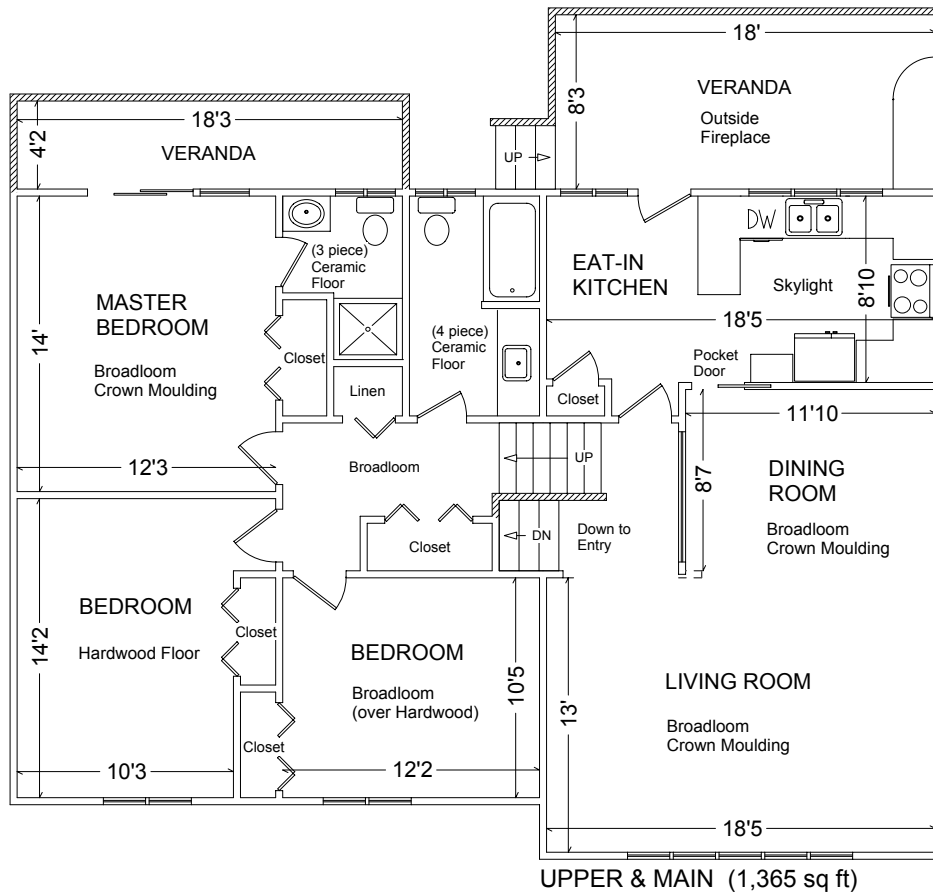

# 16 GLENN MURRAY DRIVE

Please note: Measurements may not be 100% accurate. Floor plans are provided for convenience and are to be used as a guideline only.

FloorPlans Unlimited (416) 766-7479