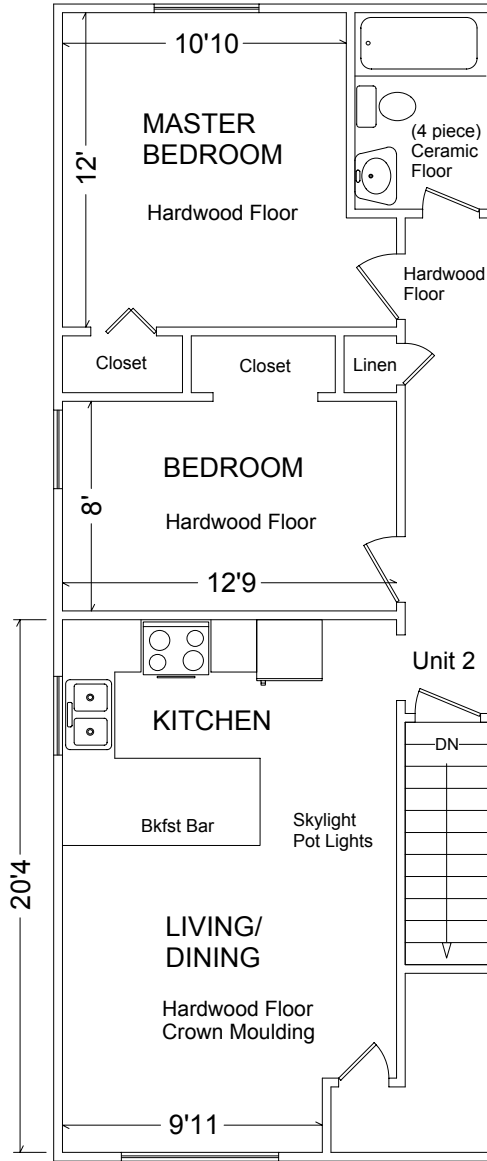

547 DONLANDS AVENUE

Please note: Measurements may not be 100% accurate. Floor plans are provided for convenience and are to be used as a guideline only.

MAIN (760 sq ft)

SECOND (760 sq ft)

BASEMENT (750 sq ft)