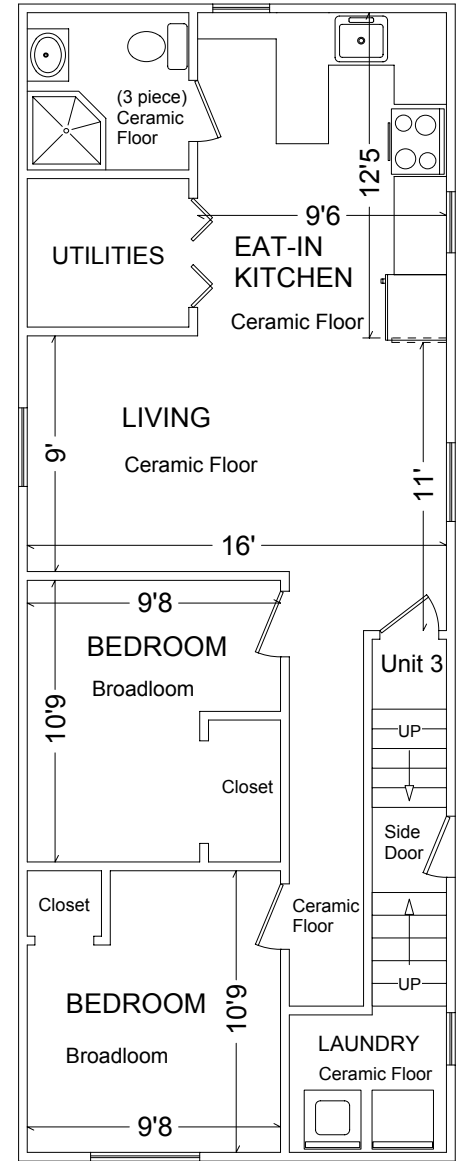

547 DONLANDS AVENUE

Please note: Measurements may not be 100% accurate. Floor plans are provided for convenience and are to be used as a guideline only.

MAIN (760 sq ft)

SECOND (760 sq ft)

BASEMENT (750 sq ft)