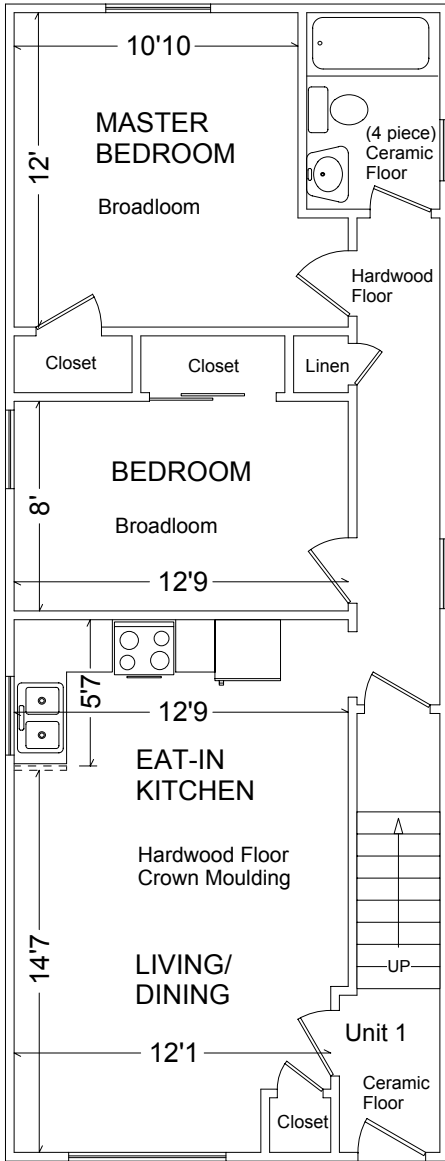

547 DONLANDS AVENUE

Please note: Measurements may not be 100% accurate. Floor plans are provided for convenience and are to be used as a guideline only.

MAIN (760 sq ft)

SECOND (760 sq ft)

BASEMENT (750 sq ft)