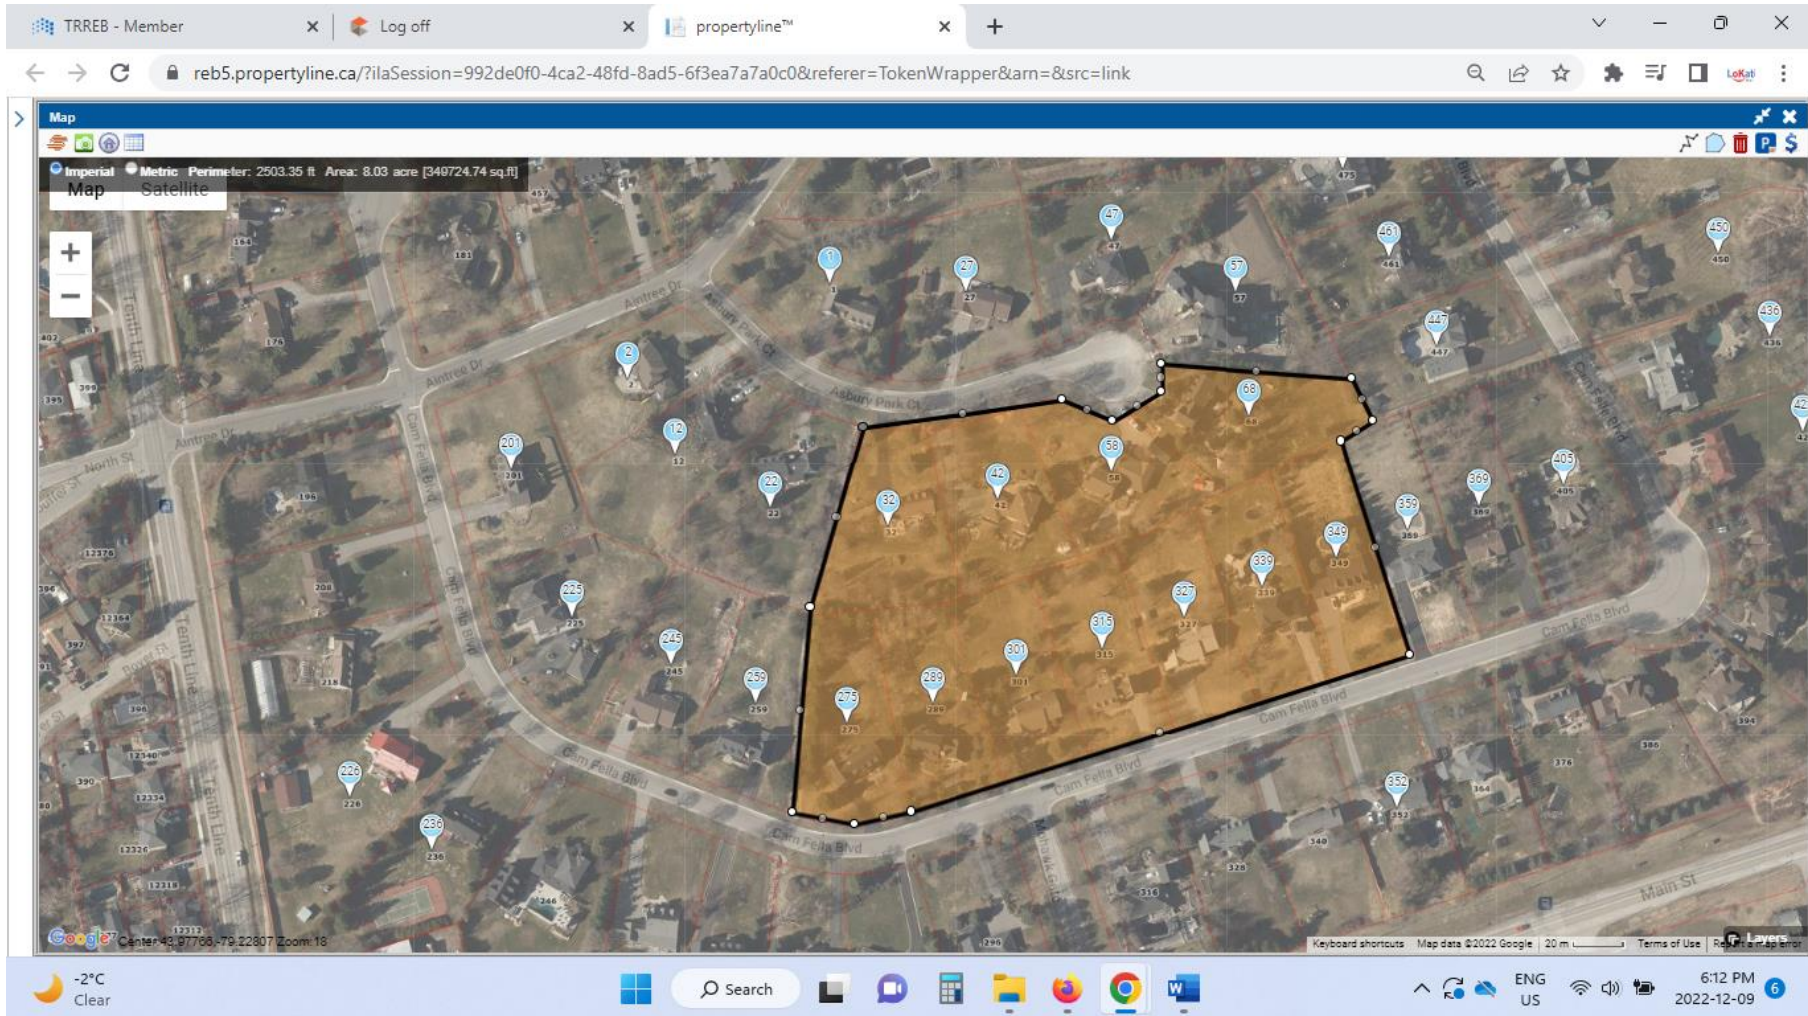

Possible land assemblies
4-8 homes / any direction

Est. 1989

Bruno Costabile, broker of record bcostabile2020@gmail.com

Tel or text : 6478927355

Possible land assemblies
4-8 homes / any direction

Est. 1989

Bruno Costabile, broker of record bcostabile2020@gmail.com Tel or text : 6478927355

Possible land assemblies
4-8 homes / any direction

Est. 1989

Possible land assemblies
4-8 homes / any direction

Est. 1989