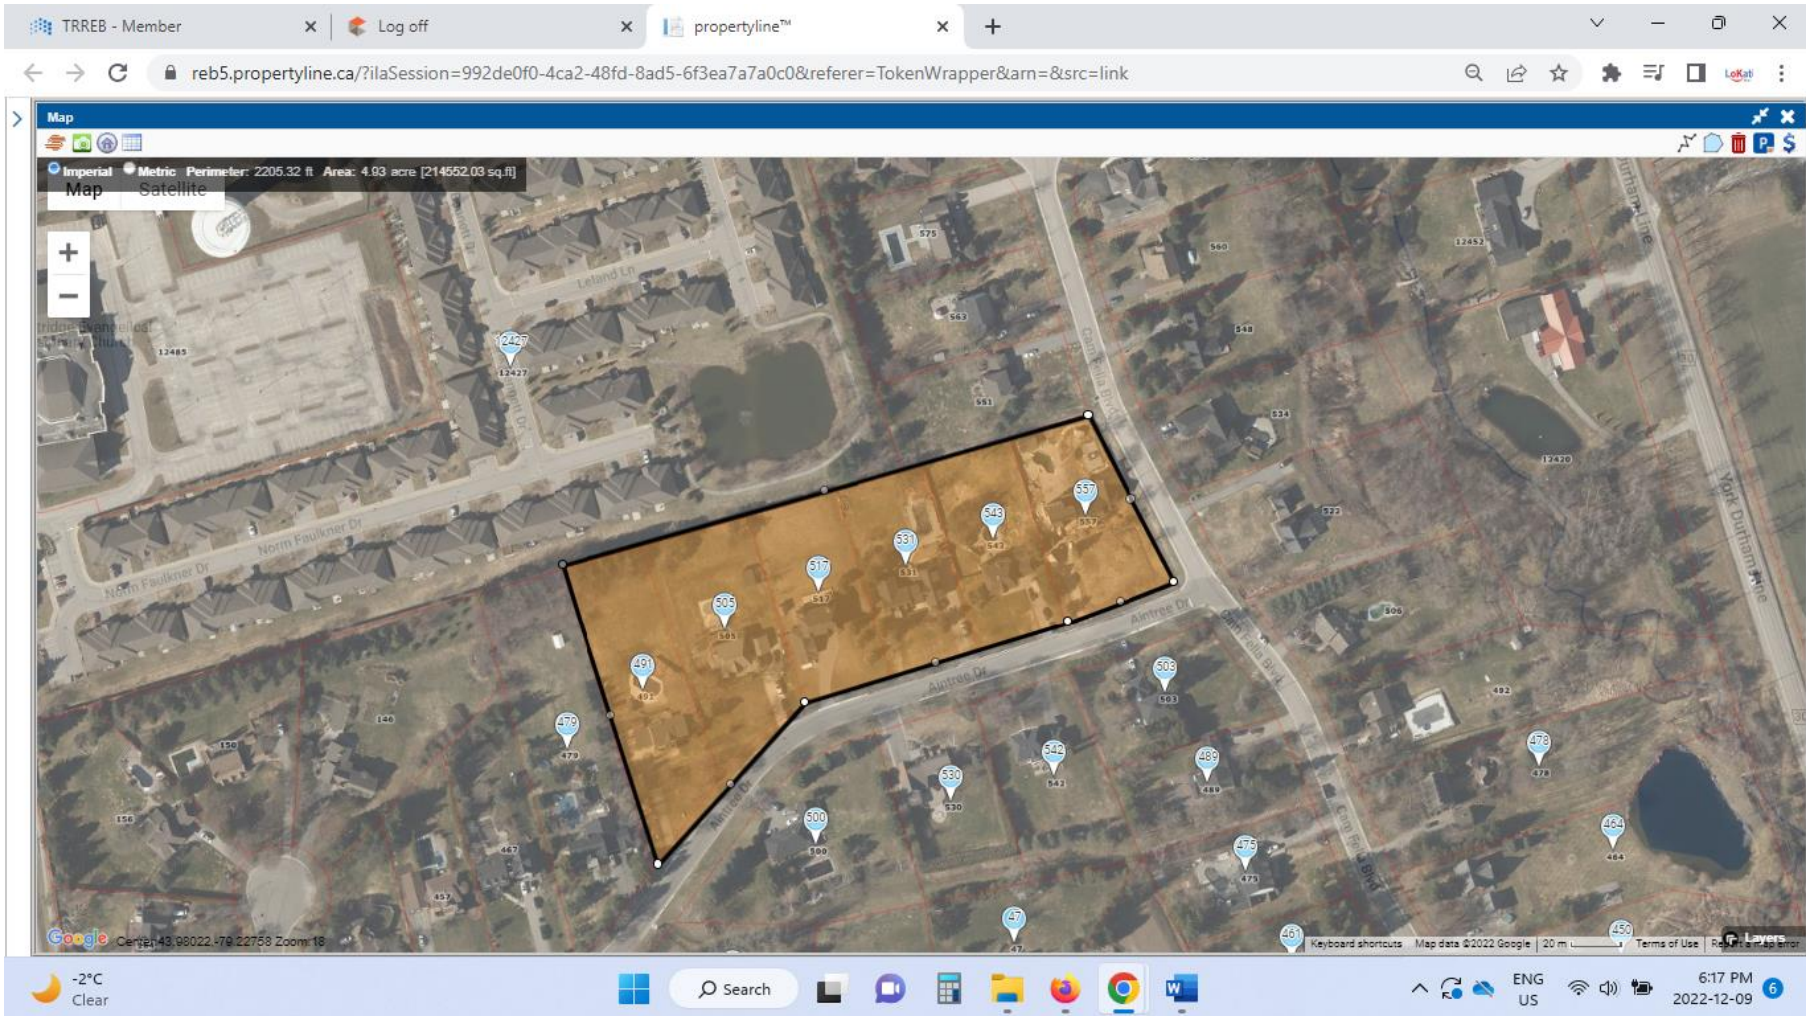

Possible land assemblies
4-8 homes / any direction

Est. 1989

Bruno Costabile, broker of record bcostabile2020@gmail.com

Tel or text : 6478927355

Possible land assemblies
4-8 homes / any direction

Est. 1989