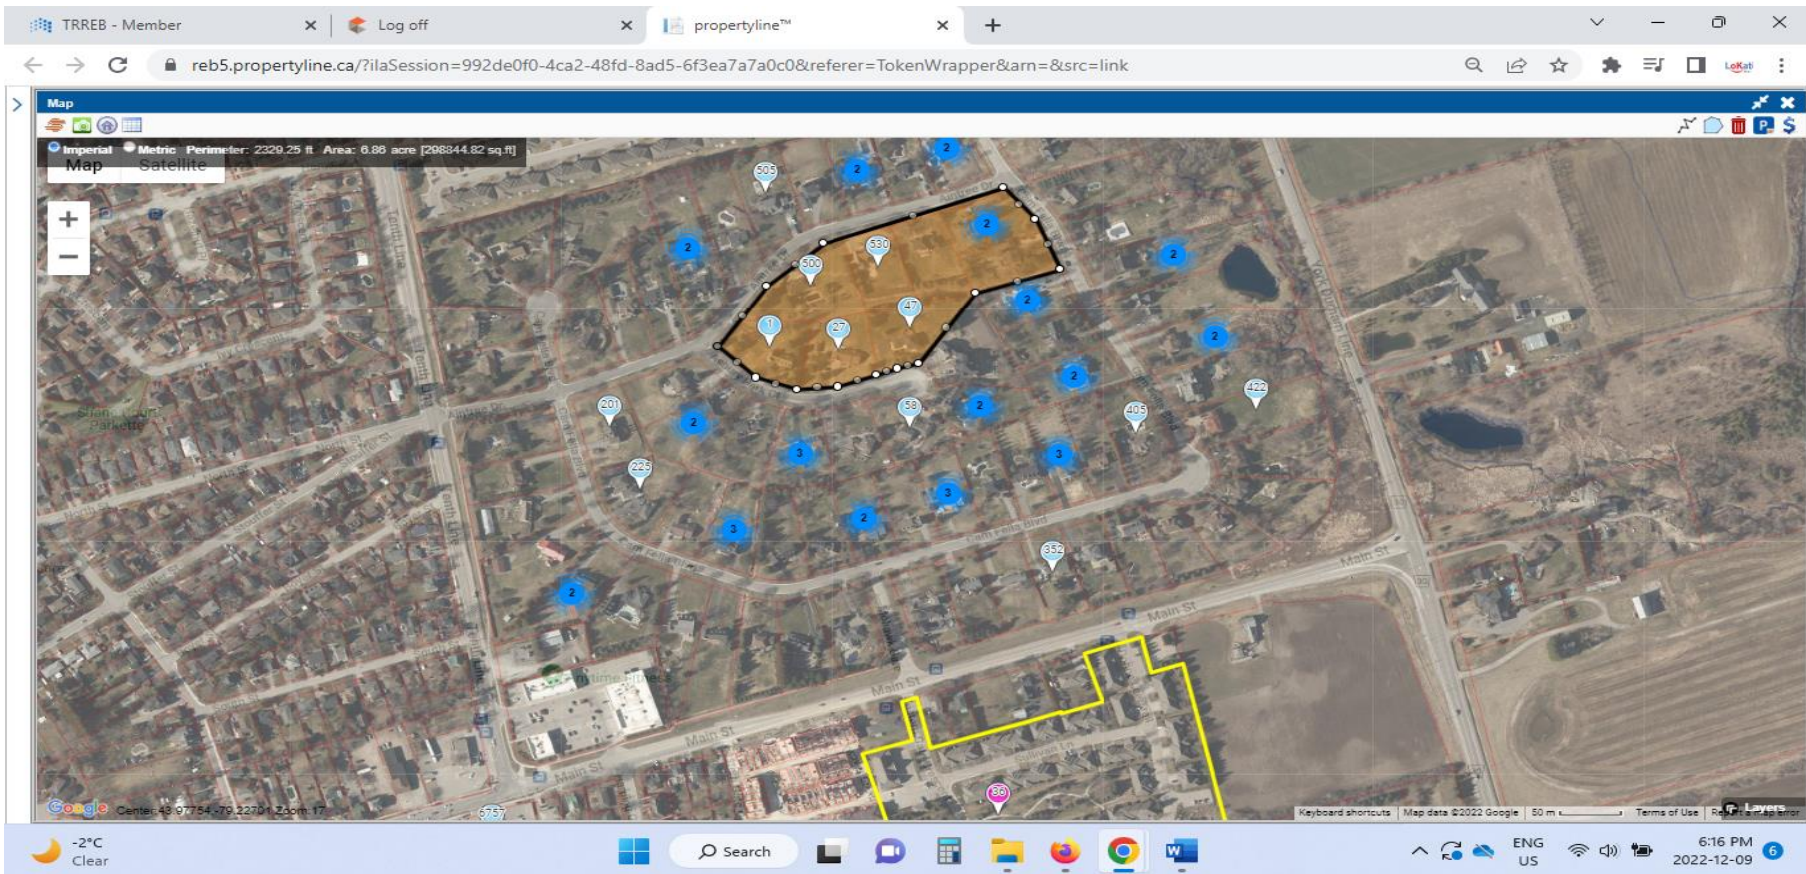

Possible land assemblies
4-8 homes / any direction

Est. 1989

Bruno Costabile, broker of record bcostabile2020@gmail.com

Tel or text : 6478927355

Possible land assemblies
4-8 homes / any direction

Est. 1989

Bruno Costabile, broker of record bcostabile2020@gmail.com Tel or text : 6478927355

Possible land assemblies
4-8 homes / any direction

Est. 1989

Possible land assemblies
4-8 homes / any direction

Est. 1989