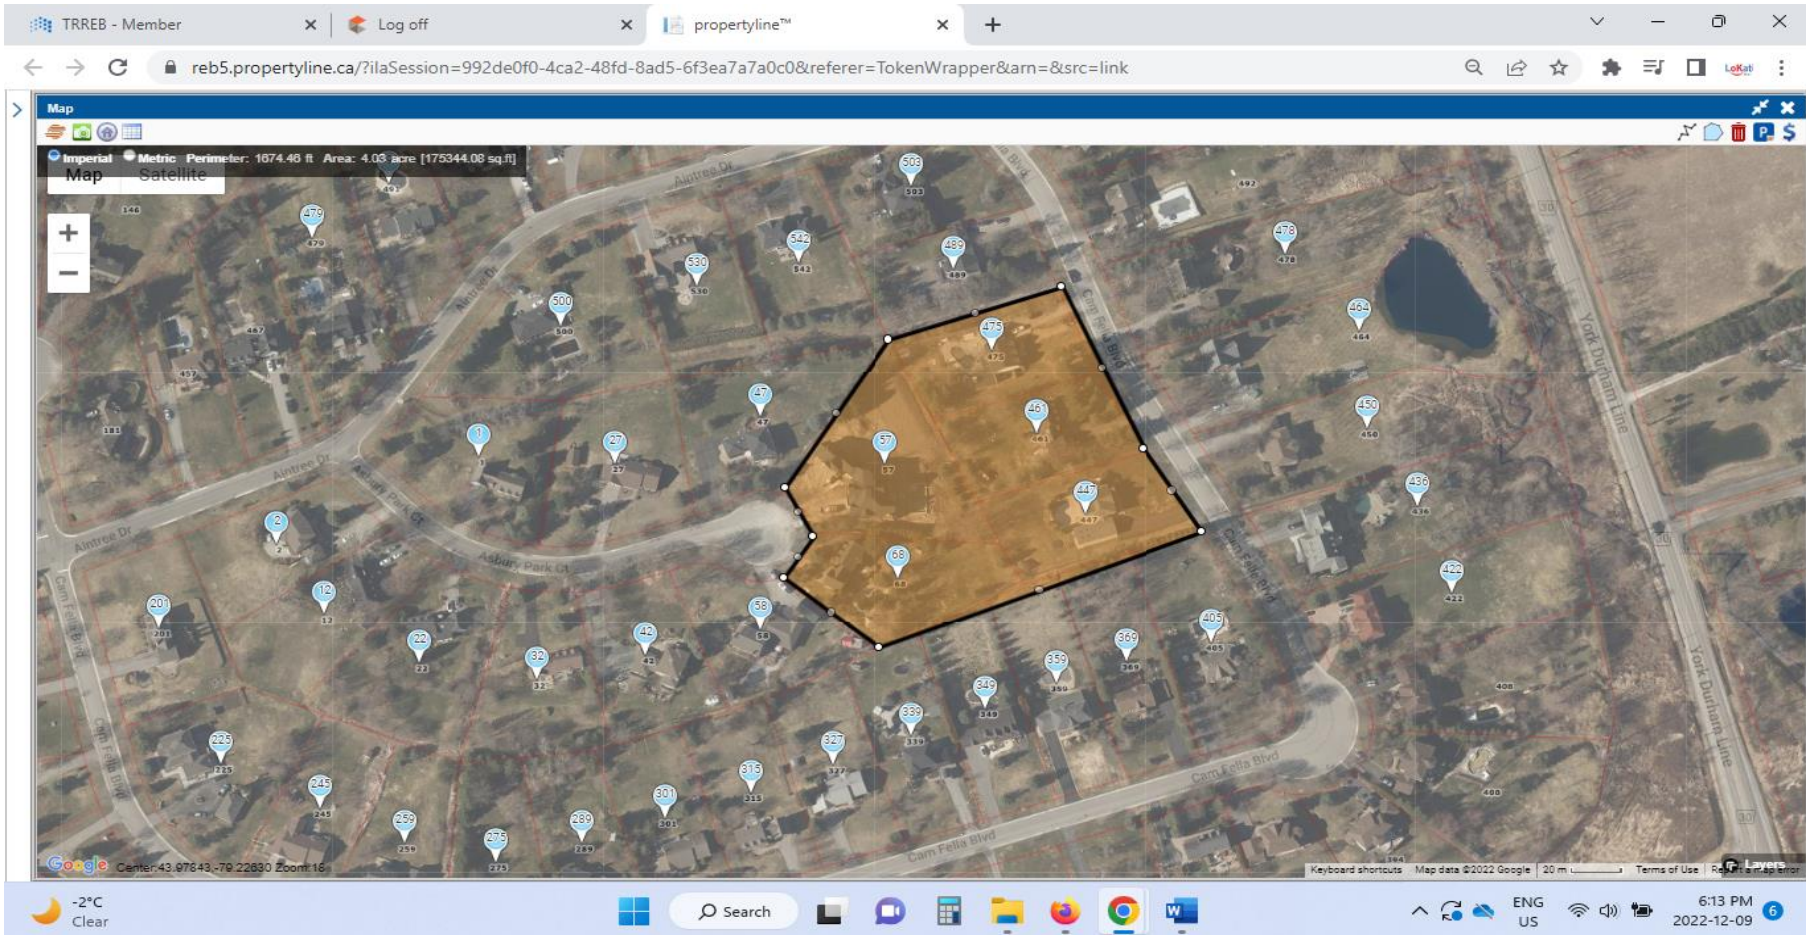

Possible land assemblies
4-8 homes / any direction

Est. 1989

Bruno Costabile, broker of record bcostabile2020@gmail.com

Tel or text : 6478927355

Possible land assemblies
4-8 homes / any direction

Est. 1989

Bruno Costabile, broker of record bcostabile2020@gmail.com Tel or text : 6478927355

Possible land assemblies
4-8 homes / any direction

Est. 1989

Possible land assemblies
4-8 homes / any direction

Est. 1989