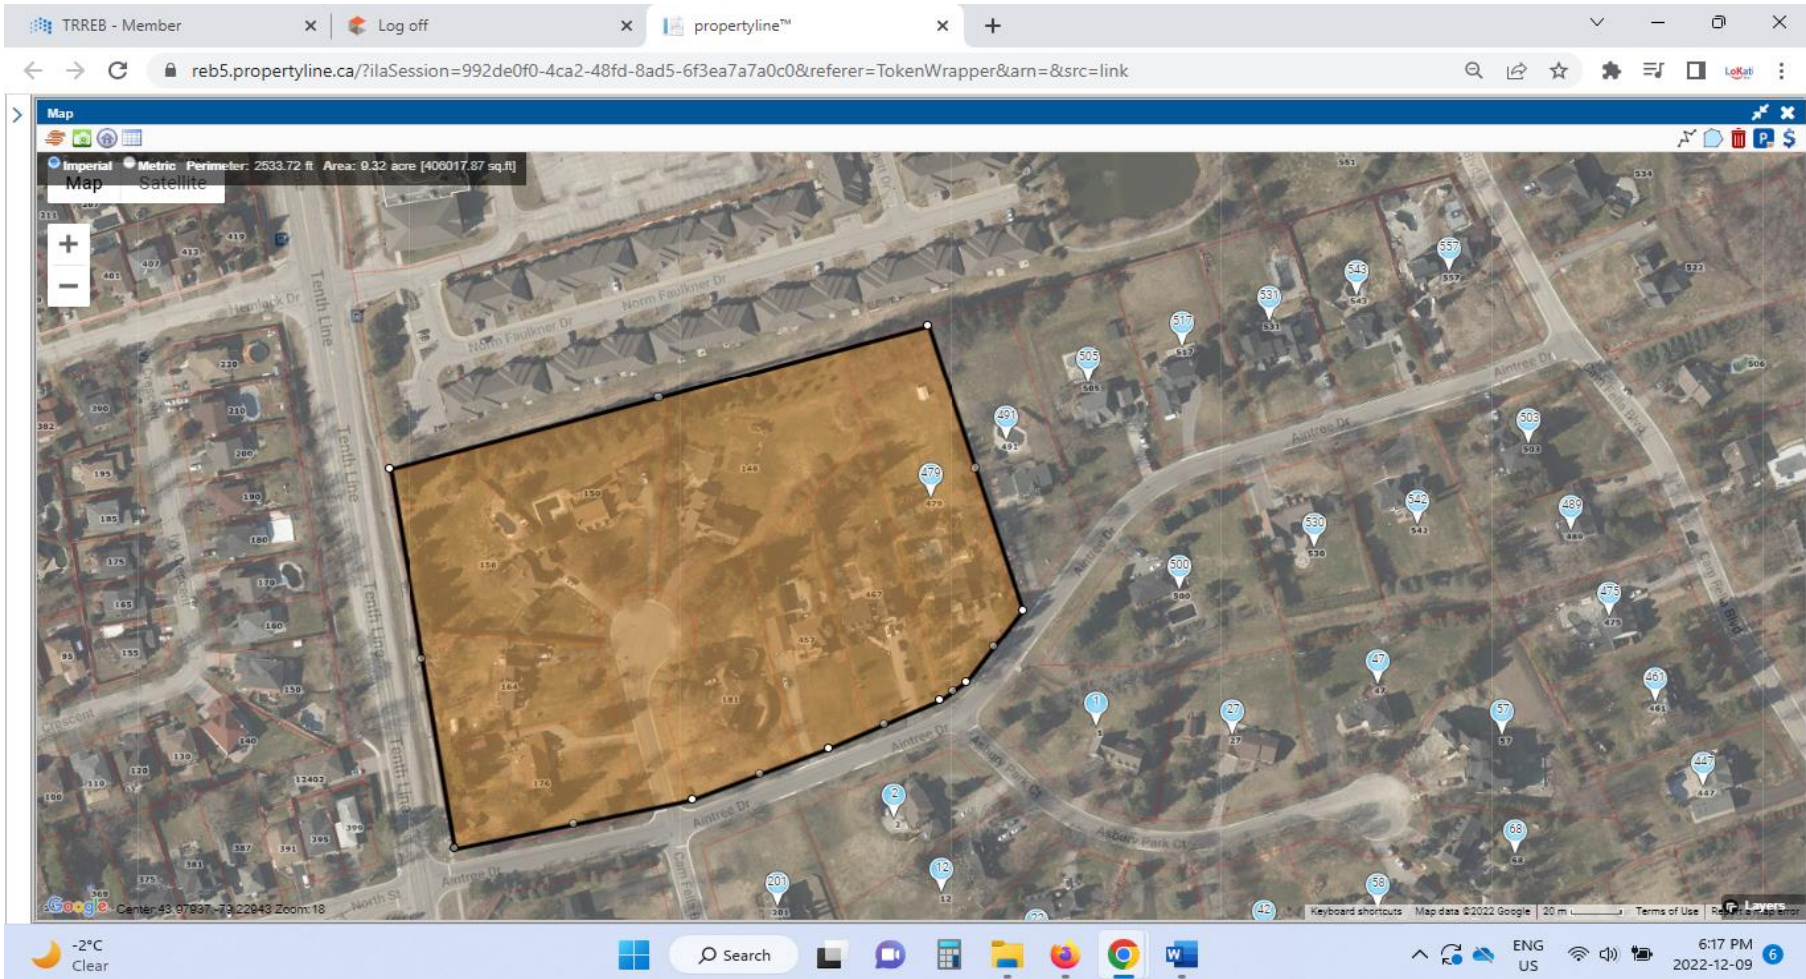

Possible land assemblies
4-8 homes / any direction

Est. 1989

Bruno Costabile, broker of record bcostabile2020@gmail.com

Tel or text : 6478927355

Possible land assemblies
4-8 homes / any direction

Est. 1989