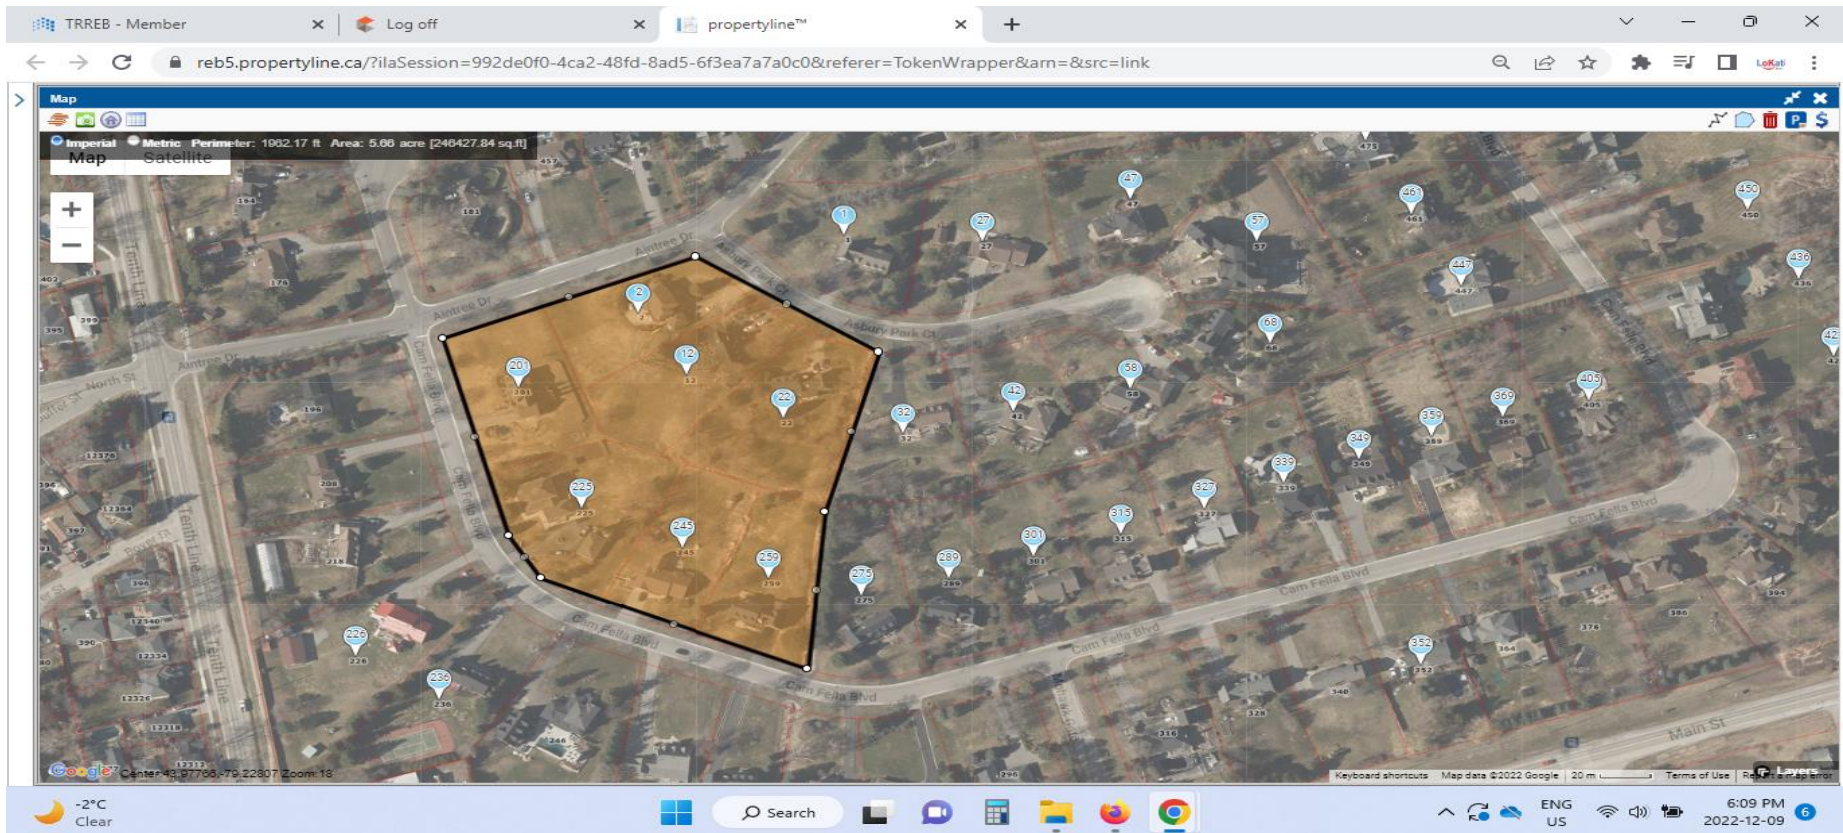

Possible land assemblies
4-8 homes / any direction

Est. 1989

Bruno Costabile, broker of record bcostabile2020@gmail.com

Tel or text : 6478927355

Possible land assemblies
4-8 homes / any direction

Est. 1989

Bruno Costabile, broker of record bcostabile2020@gmail.com Tel or text : 6478927355

Possible land assemblies
4-8 homes / any direction

Est. 1989

Possible land assemblies
4-8 homes / any direction

Est. 1989