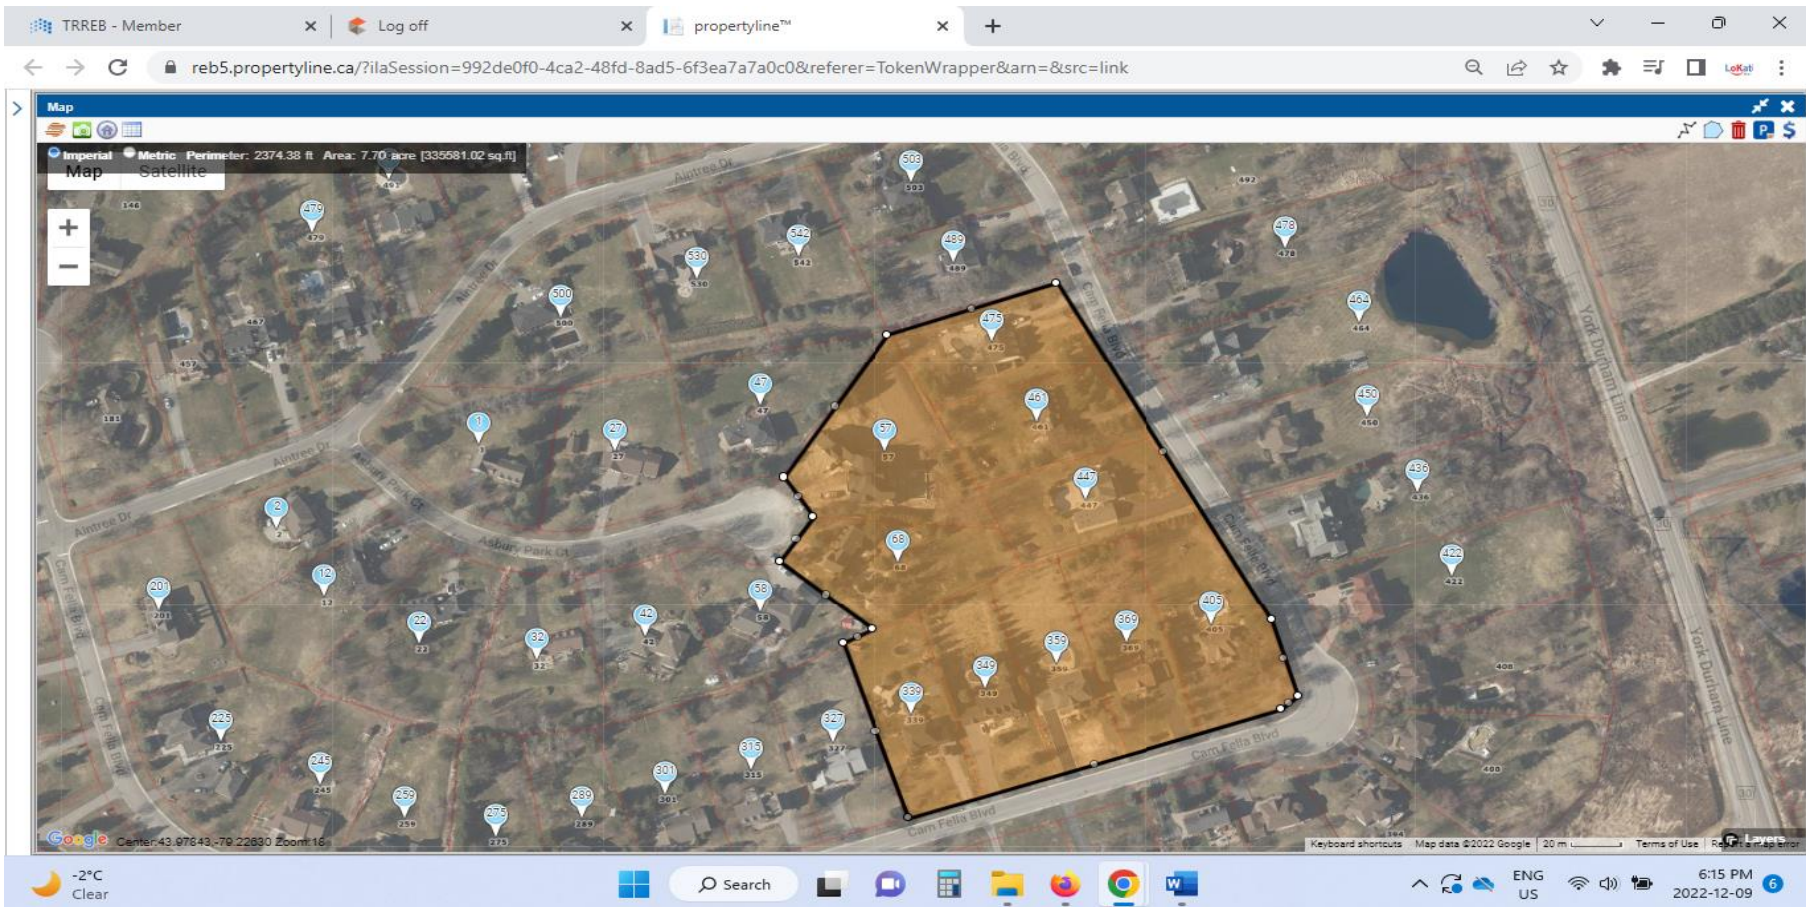

Possible land assemblies
4-8 homes / any direction

Est. 1989

Bruno Costabile, broker of record bcostabile2020@gmail.com

Tel or text : 6478927355

Possible land assemblies
4-8 homes / any direction

Est. 1989

Bruno Costabile, broker of record bcostabile2020@gmail.com Tel or text : 6478927355

Possible land assemblies
4-8 homes / any direction

Est. 1989

Possible land assemblies
4-8 homes / any direction

Est. 1989