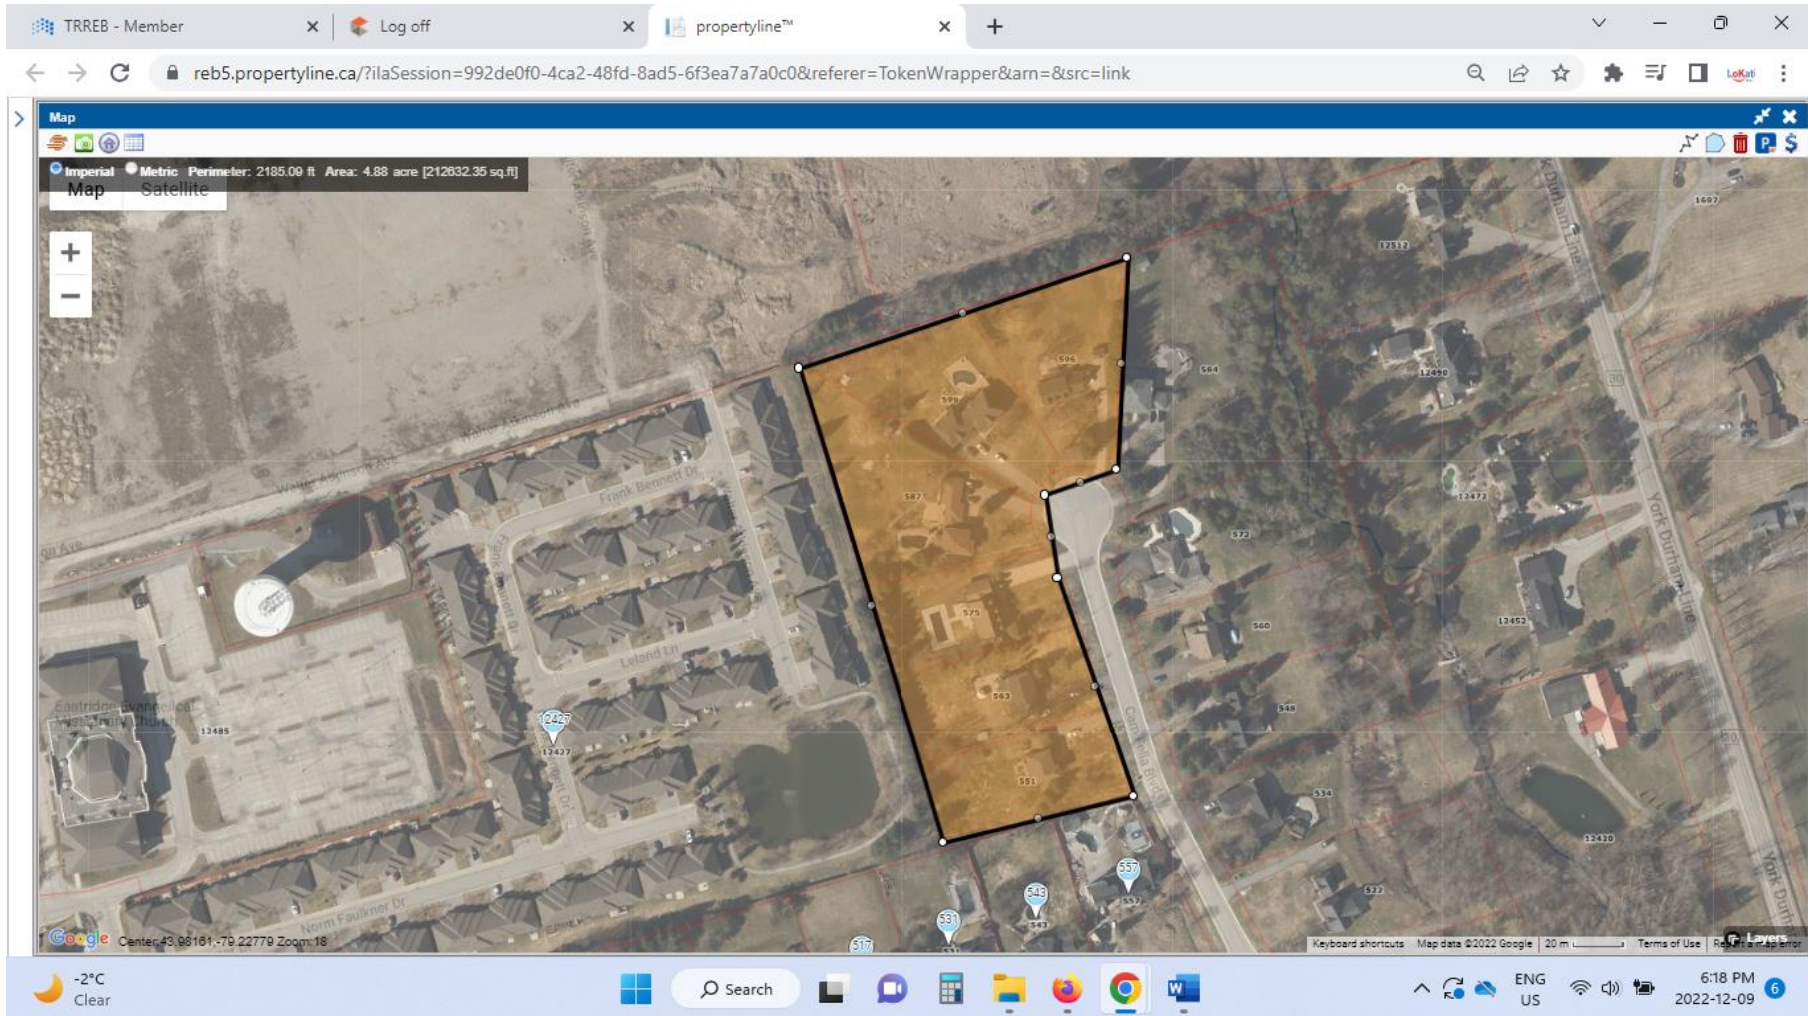

Possible land assemblies
4-8 homes / any direction

Est. 1989

Bruno Costabile, broker of record bcostabile2020@gmail.com Tel or text : 6478927355

Possible land assemblies
4-8 homes / any direction

Est. 1989